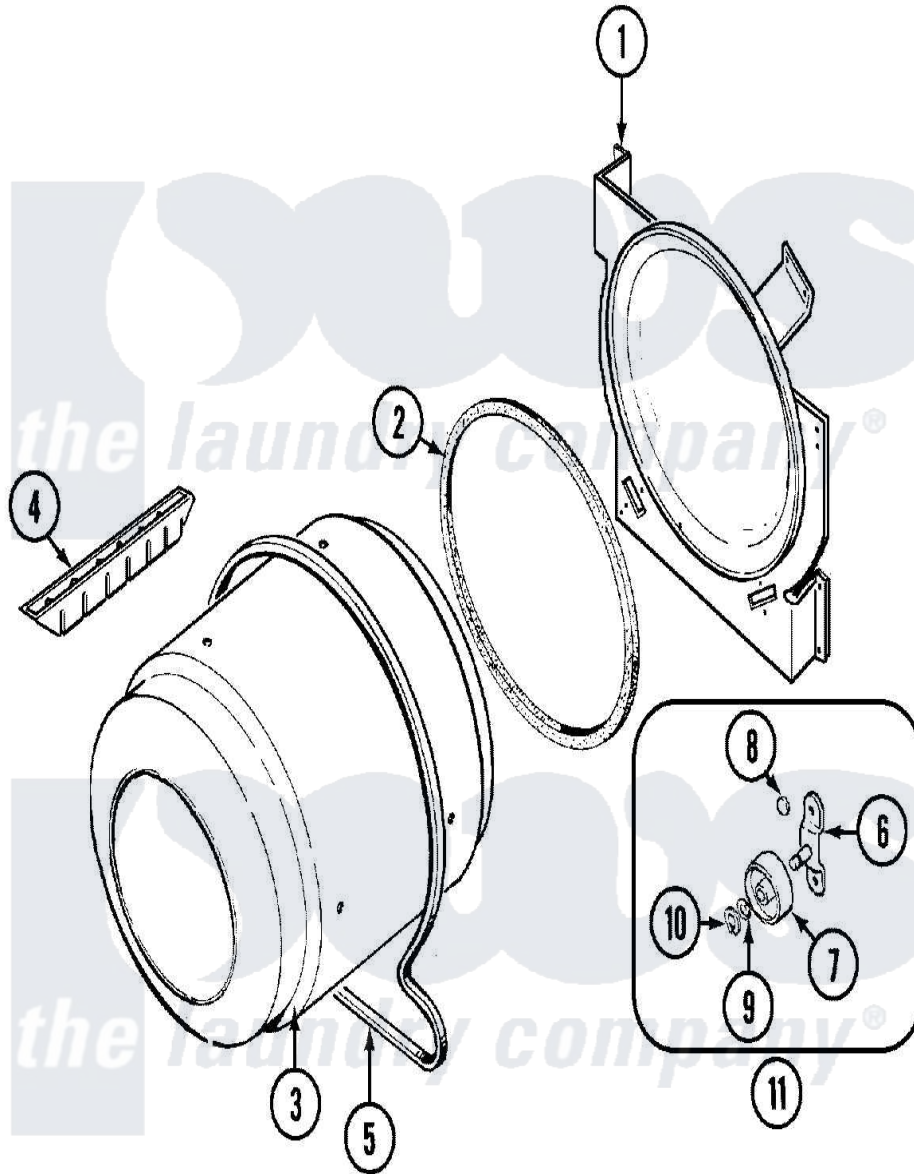

# Norge DGP223M 03 - TUMBLER

Norge Residential Norge DGP223M Dryer Parts Parts Diagram 03 - TUMBLER  
 Click on the part number to view part

Item	Original Part Number	Replaced By	Status	Part Description
1	<a href="#">LA-1054</a>			Dryer Bulkhead Kit
"	25-7733	<a href="#">681414</a>		Screw, 10AB X 1/2
2	53-0282	<a href="#">31001637</a>		Seal Assembly, Cylinder Front
3	<a href="#">53-1250</a>			Cylinder
4	25-7759	<a href="#">3196164</a>		Screw
"	Y02100002		Not Available	BAFFLE (WHT)
5	31531589	<a href="#">341241</a>		Belt
6	<a href="#">53-0197</a>			Support Assembly-Cylinder Rear
"	25-7101	<a href="#">3351614</a>		Screw, Gearcase Cover Mounting
7	<a href="#">31001096</a>			Roller
8	<a href="#">25-7813</a>			Spacer
9	<a href="#">25-7814</a>			Washer
10	<a href="#">25-7854</a>			Ring, Retaining
11	<a href="#">LA-1008</a>			Rr Roller Kit