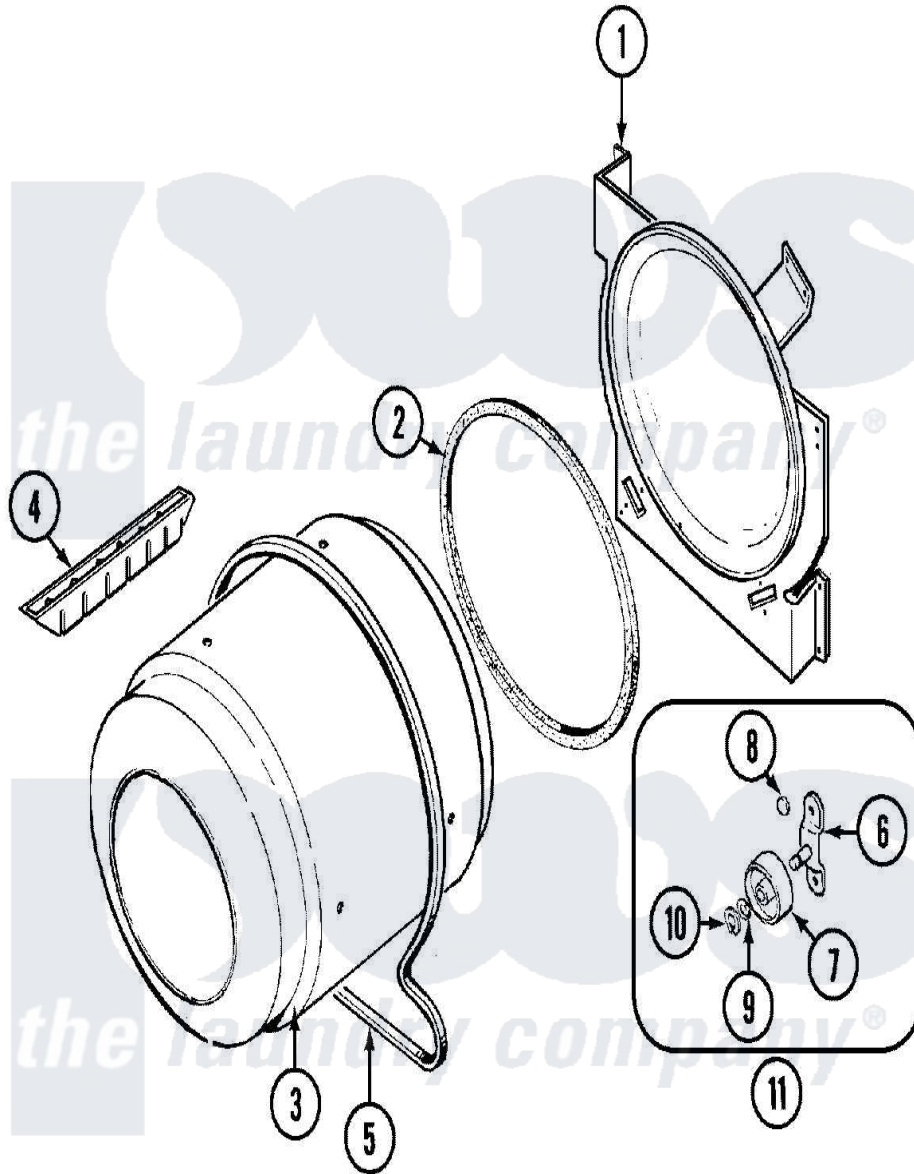

# Norge DGP223V 06 - TUMBLER

Norge [Residential Norge DGP223V Dryer Parts](#) Parts Diagram 06 - TUMBLER  
 Click on the part number to view part

| Item | Original Part Number     | Replaced By              | Status        | Part Description               |
|------|--------------------------|--------------------------|---------------|--------------------------------|
| 1    | <a href="#">LA-1054</a>  |                          |               | Dryer Bulkhead Kit             |
| "    | 25-7733                  | <a href="#">681414</a>   |               | Screw, 10AB X 1/2              |
| 2    | 53-0282                  | <a href="#">31001637</a> |               | Seal Assembly, Cylinder Front  |
| 3    | <a href="#">53-1250</a>  |                          |               | Cylinder                       |
| 4    | 25-7759                  | <a href="#">3196164</a>  |               | Screw                          |
| "    | Y02100002                |                          | Not Available | BAFFLE (WHT)                   |
| 5    | 31531589                 | <a href="#">341241</a>   |               | Belt                           |
| 6    | <a href="#">53-0197</a>  |                          |               | Support Assembly-Cylinder Rear |
| "    | 25-7101                  | <a href="#">3351614</a>  |               | Screw, Gearcase Cover Mounting |
| 7    | <a href="#">31001096</a> |                          |               | Roller                         |
| 8    | <a href="#">25-7813</a>  |                          |               | Spacer                         |
| 9    | <a href="#">25-7814</a>  |                          |               | Washer                         |
| 10   | <a href="#">25-7854</a>  |                          |               | Ring, Retaining                |
| 11   | <a href="#">LA-1008</a>  |                          |               | Rr Roller Kit                  |