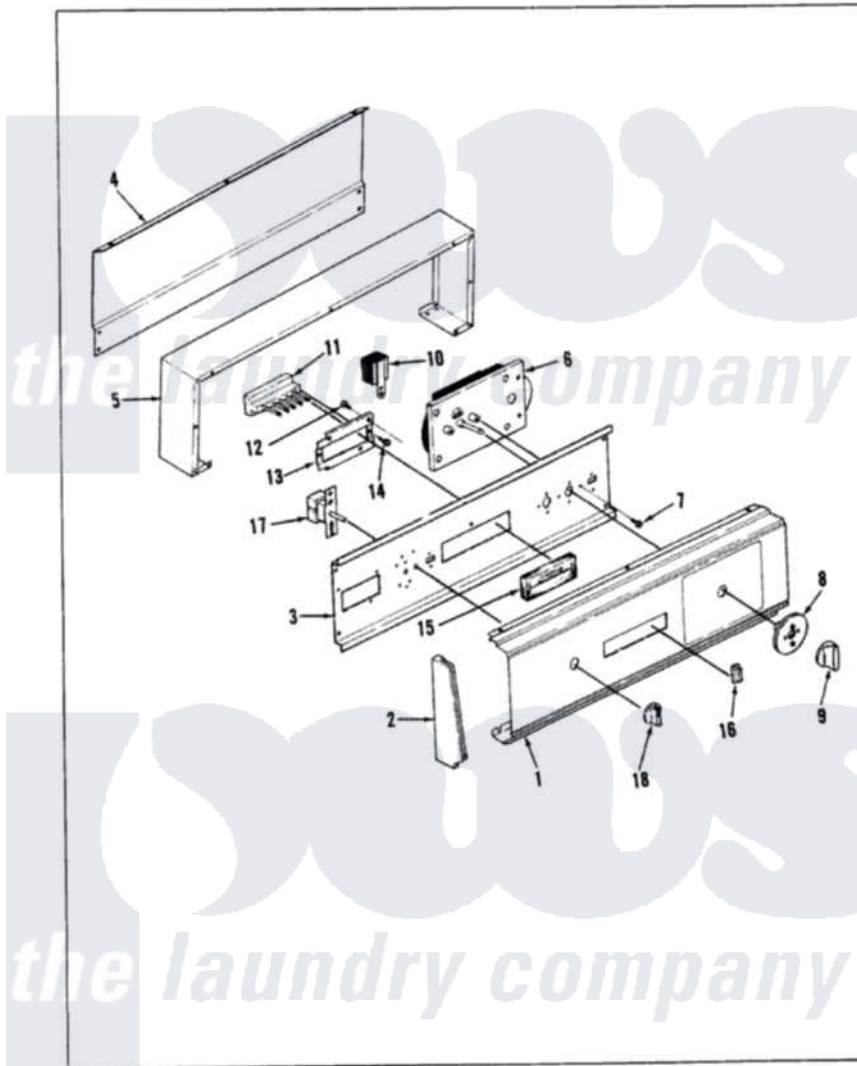

# Norge LDE9127H 01 - CONTROL PANEL

MASTERCARE LDE9127 BACKGUARD

Norge Residential Norge LDE9127H Dryer Parts Parts Diagram 01 - CONTROL PANEL  
 Click on the part number to view part

Item	Original Part Number	Replaced By	Status	Part Description
1	25-7649	<a href="#">910187</a>		Screw
"	53-0242		Not Available	CONTROL PANEL
2	<a href="#">33-6766</a>			RH End Cap
"	<a href="#">25-7760</a>			Screw
"	<a href="#">33-6765</a>			LH End Cap
3	53-0243		Not Available	CONTROL SHIELD
"	25-3092	<a href="#">90767</a>		Screw, 8A X 3/8 HeX Washer Head Tapping
"	25-7461		Not Available	CLIP
4	53-0247		Not Available	BACKGARD SHIELD
"	25-3092	<a href="#">90767</a>		Screw, 8A X 3/8 HeX Washer Head Tapping
5	33-9668		Not Available	WRAPPER
"	25-3092	<a href="#">90767</a>		Screw, 8A X 3/8 HeX Washer Head Tapping
"	25-7284	<a href="#">33-2653</a>		Bumper, Cabinet
6	63-6690		Not Available	TIMER

"	63-6743	<a href="#">31001484</a>		Resistor Assembly
7	25-0205	<a href="#">216412</a>		Screw, Bracket To Timer
8	25-7250		Not Available	SCREW
"	33-7469		Not Available	SKIRT-TIMER KNOB
9	33-7467		Not Available	KNOB, TIMER
"	<a href="#">33-7508</a>			Timer Knob
10	63-6731	<a href="#">53-1639</a>		Buzzer Assembly
"	25-3092	<a href="#">90767</a>		Screw, 8A X 3/8 HeX Washer Head Tapping
11	63-5483		Not Available	5 PB SWITCH
12	33-6621		Not Available	BRACKET, SWITCH
13	25-7712		Not Available	SCREW
14	25-3092	<a href="#">90767</a>		Screw, 8A X 3/8 HeX Washer Head Tapping
15	33-8541		Not Available	SWITCH PAD
16	83-0215		Not Available	CYCLE BUTTON
17	25-3092	<a href="#">90767</a>		Screw, 8A X 3/8 HeX Washer Head Tapping
"	63-5775		Not Available	SWITCH
18	<a href="#">33-8636</a>			Knob