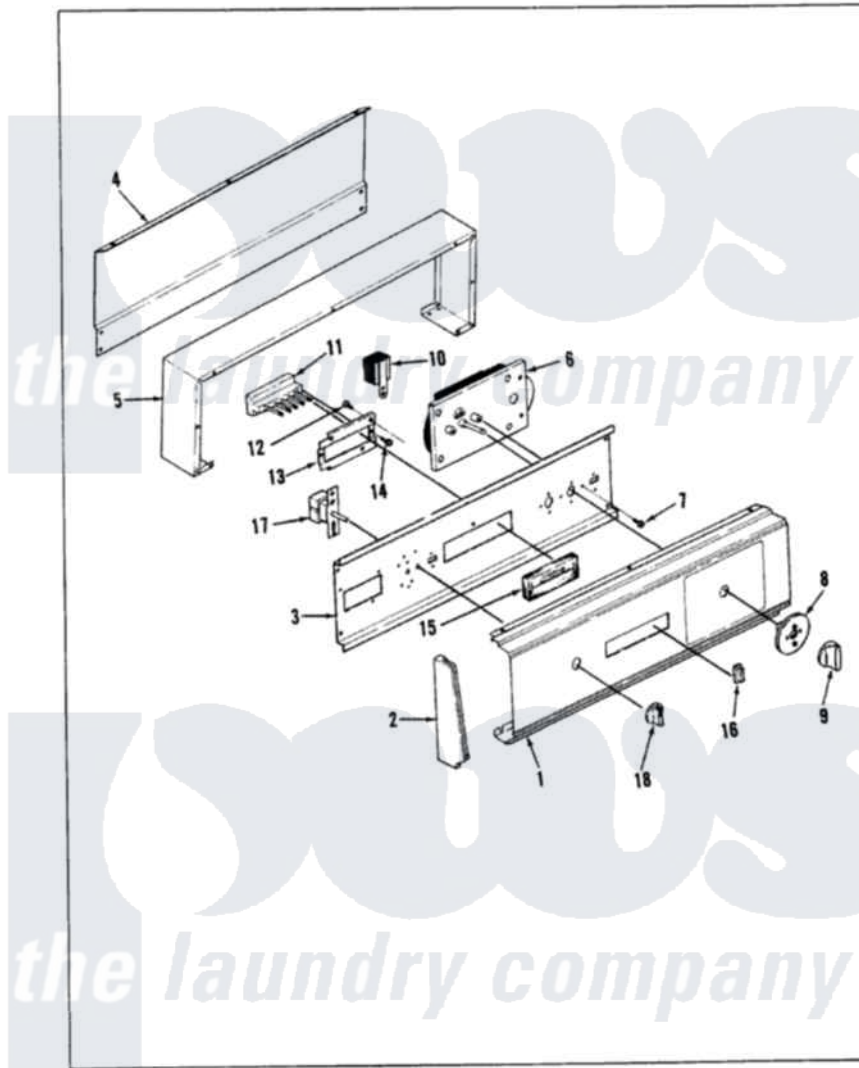

Norge LDE9127W 01 - CONTROL PANEL

MASTERCARE LDE9127 BACKGUARD

Norge [Residential Norge LDE9127W Dryer Parts](#) Parts Diagram 01 - CONTROL PANEL
 Click on the part number to view part

Item	Original Part Number	Replaced By	Status	Part Description
1	25-7649	910187		Screw
"	53-0242		Not Available	CONTROL PANEL
2	33-6766			RH End Cap
"	25-7760			Screw
"	33-6765			LH End Cap
3	53-0243		Not Available	CONTROL SHIELD
"	25-3092	90767		Screw, 8A X 3/8 HeX Washer Head Tapping
"	25-7461		Not Available	CLIP
4	53-0247		Not Available	BACKGARD SHIELD
"	25-3092	90767		Screw, 8A X 3/8 HeX Washer Head Tapping
5	33-9668		Not Available	WRAPPER
"	25-3092	90767		Screw, 8A X 3/8 HeX Washer Head Tapping
"	25-7284	33-2653		Bumper, Cabinet
6	63-6690		Not Available	TIMER

"	63-6743	31001484		Resistor Assembly
7	25-0205	216412		Screw, Bracket To Timer
8	25-7250		Not Available	SCREW
"	33-7469		Not Available	SKIRT-TIMER KNOB
9	33-7467		Not Available	KNOB, TIMER
"	33-7508			Timer Knob
10	63-6731	53-1639		Buzzer Assembly
"	25-3092	90767		Screw, 8A X 3/8 HeX Washer Head Tapping
11	63-5483		Not Available	5 PB SWITCH
12	33-6621		Not Available	BRACKET, SWITCH
13	25-7712		Not Available	SCREW
14	25-3092	90767		Screw, 8A X 3/8 HeX Washer Head Tapping
15	33-8541		Not Available	SWITCH PAD
16	83-0215		Not Available	CYCLE BUTTON
17	25-3092	90767		Screw, 8A X 3/8 HeX Washer Head Tapping
"	63-5775		Not Available	SWITCH
18	33-8636			Knob