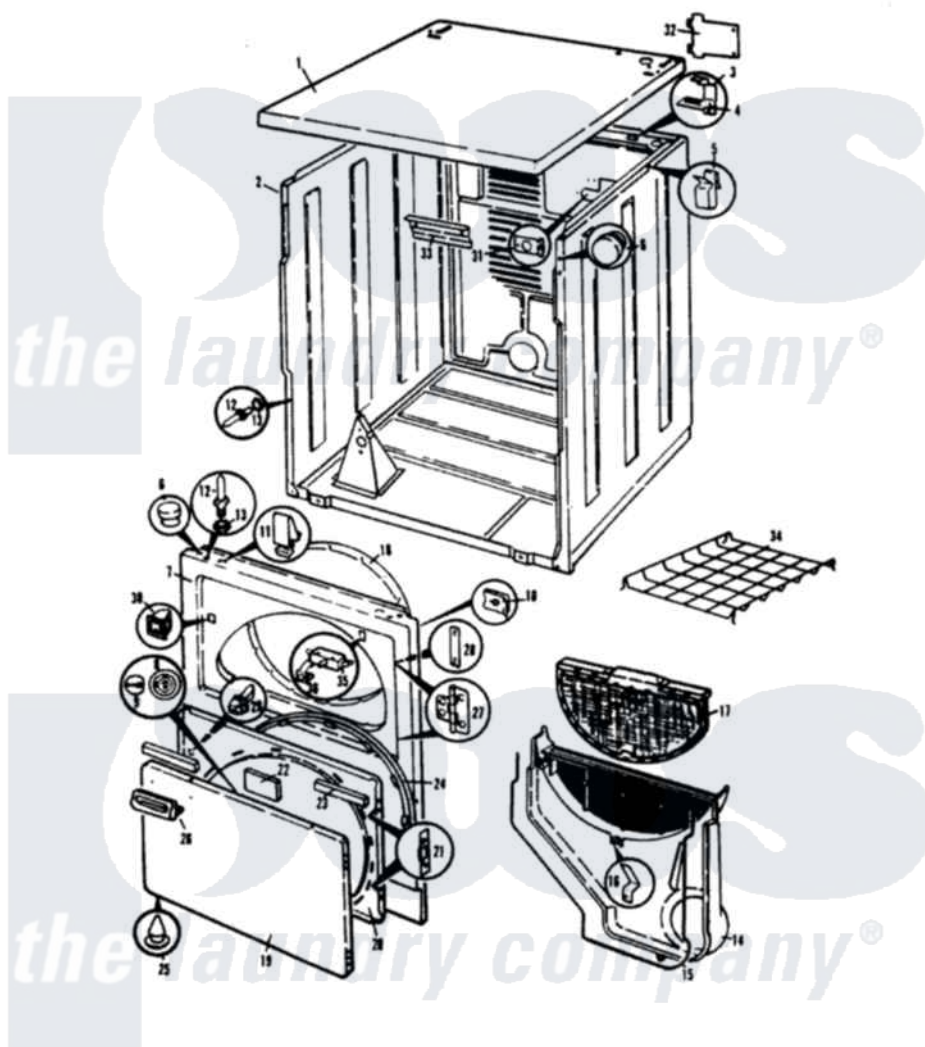

# Norge LDE9127W 03 - EXTERIOR

MASTER CARE

LDE9127

EXTERIOR

[Norge Residential Norge LDE9127W Dryer Parts](#) Parts Diagram 03 - EXTERIOR  
 Click on the part number to view part

Item	Original Part Number	Replaced By	Status	Part Description
1	53-0124		Not Available	CABINET TOP
2	53-0160-25		Not Available	CABINET ASM
"	53-0160-24	<a href="#">31001715</a>		Cabinet And Base Assembly
"	53-0160	<a href="#">31001714</a>		Cabinet And Base Assembly
3	<a href="#">63-5712</a>			Hinge, Cabinet Top
4	25-3092	<a href="#">90767</a>		Screw, 8A X 3/8 HeX Washer Head Tapping
"	<a href="#">33-0930</a>			Pad, Top Hinge
5	<a href="#">25-3034</a>			Clip, Wiring
6	<a href="#">33-2653</a>			Bumper, Cabinet
7	53-0126	<a href="#">31001771</a>		Panel, Front
8	W10124350		Not Available	NOT REQUIRED PART OR SEE NOTE
9	W10124350		Not Available	NOT REQUIRED PART OR SEE NOTE
10	25-7817		Not Available	CLIP, U-TYPE
"	25-7820	<a href="#">489478</a>		Screw, 8 X 1/2