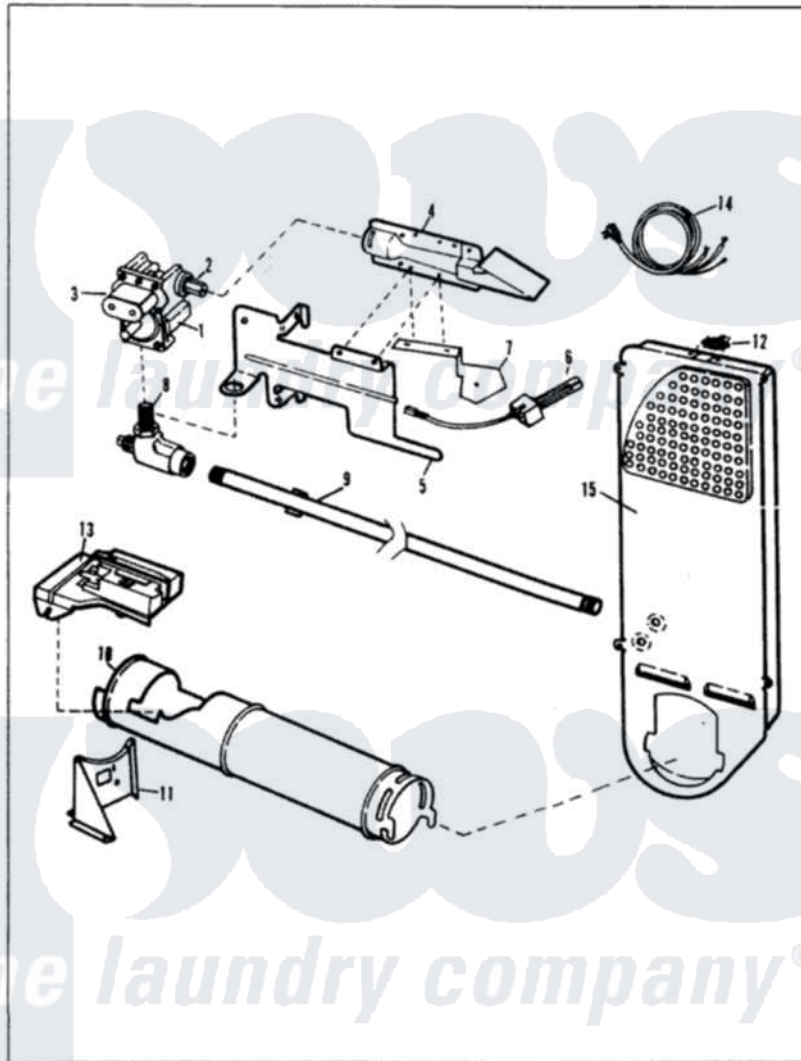

Norge LDG9127H 03 - HEATER

MASTERCARE LDG9127 HEATER

Norge Residential Norge LDG9127H Dryer Parts Parts Diagram 03 - HEATER
 Click on the part number to view part

Item	Original Part Number	Replaced By	Status	Part Description
1	53-0194	306176		Valve, Gas
2	63-3570			Burner Orifice
3	63-6615	279834		Coil-Valve
"	63-6614	279834		Coil-Valve
"	W10124350		Not Available	NOT REQUIRED PART OR SEE NOTE SCREW-PURCHASE LOCALLY
"	63-6766			Conversion Kit
4	63-6682	31001784		Burner
5	25-7741	W10116760		Screw
"	53-0140			Mtg Bracket
6	53-0689	31001556		Igniter
7	25-7744	8281196		Screw
"	53-0686		Not Available	BRACKET
8	53-0101	31001042		Valve, Gas Shut Off
9	25-7741	W10116760		Screw
"	53-0173	31001777		Main Gas L

10	53-0138		Not Available	HEATER HOUSING
11	25-7741	W10116760		Screw
"	25-3092	90767		Screw, 8A X 3/8 HeX Washer Head Tapping
"	53-0139		Not Available	HEATER SUPPORT
12	25-0168			Screw
"	53-0143	LA-1053		Fuse Kit, Thermal
13	25-7741	W10116760		Screw
"	63-5013	338906		Radiant, Sensor
"	25-3092	90767		Screw, 8A X 3/8 HeX Washer Head Tapping
"	25-2134	W10116760		Screw
14	63-6259	31001547		Cord, Power
15	53-0169		Not Available	INLET AIR DUCT