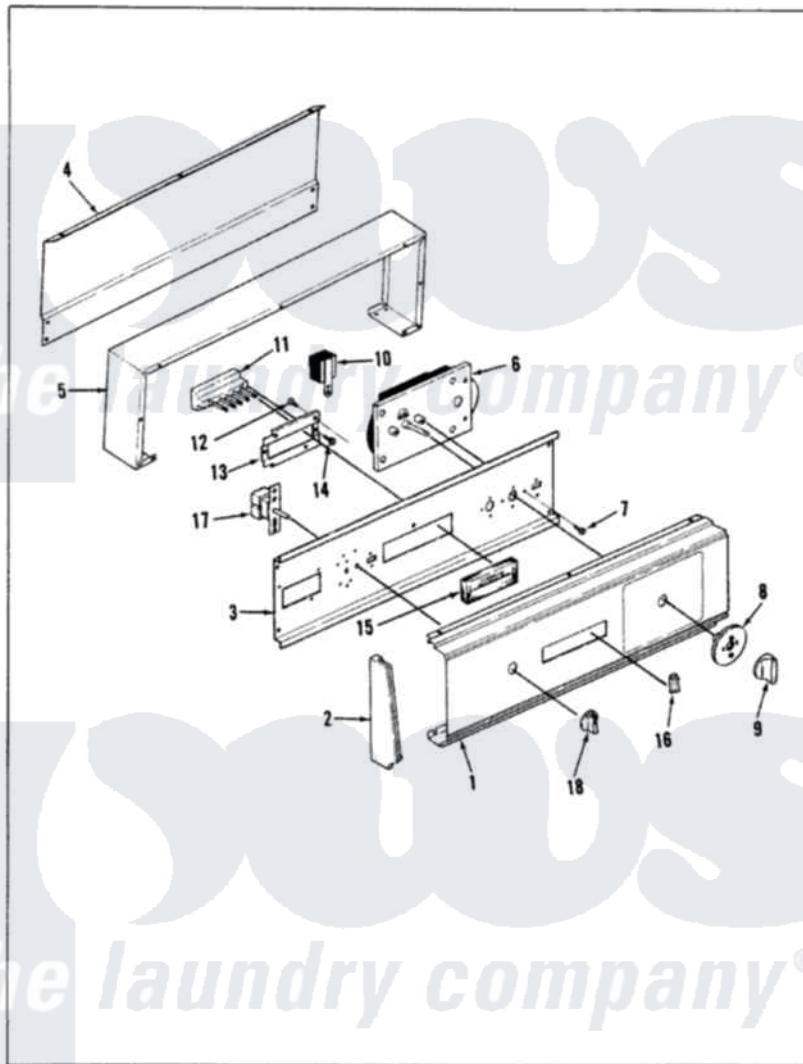

Norge LDG9127W 01 - CONTROL PANEL

MASTERCARE

LDG9127

BACKGUARD

Norge [Residential Norge LDG9127W Dryer Parts](#) Parts Diagram 01 - CONTROL PANEL
 Click on the part number to view part

Item	Original Part Number	Replaced By	Status	Part Description
1	25-7649	910187		Screw
"	53-0242		Not Available	CONTROL PANEL
2	33-6766			RH End Cap
"	25-7760			Screw
"	33-6765			LH End Cap
3	53-0243		Not Available	CONTROL SHIELD
"	25-3092	90767		Screw, 8A X 3/8 HeX Washer Head Tapping
"	25-7461		Not Available	CLIP
4	25-3092	90767		Screw, 8A X 3/8 HeX Washer Head Tapping
"	53-0247		Not Available	BACKGARD SHIELD
5	33-9668		Not Available	WRAPPER
"	25-3092	90767		Screw, 8A X 3/8 HeX Washer Head Tapping
"	25-7284	33-2653		Bumper, Cabinet
6	63-6690		Not Available	TIMER

7	25-0205	216412		Screw, Bracket To Timer
8	33-7469		Not Available	SKIRT-TIMER KNOB
"	25-7250		Not Available	SCREW
9	33-7467		Not Available	KNOB, TIMER
"	33-7508			Timer Knob
10	63-6731	53-1639		Buzzer Assembly
"	25-3092	90767		Screw, 8A X 3/8 HeX Washer Head Tapping
11	63-5483		Not Available	5 PB SWITCH
12	33-6621		Not Available	BRACKET, SWITCH
13	25-7712		Not Available	SCREW
14	25-3092	90767		Screw, 8A X 3/8 HeX Washer Head Tapping
15	33-8541		Not Available	SWITCH PAD
16	83-0215		Not Available	CYCLE BUTTON
17	63-5775		Not Available	SWITCH
"	25-3092	90767		Screw, 8A X 3/8 HeX Washer Head Tapping
18	33-8636			Knob