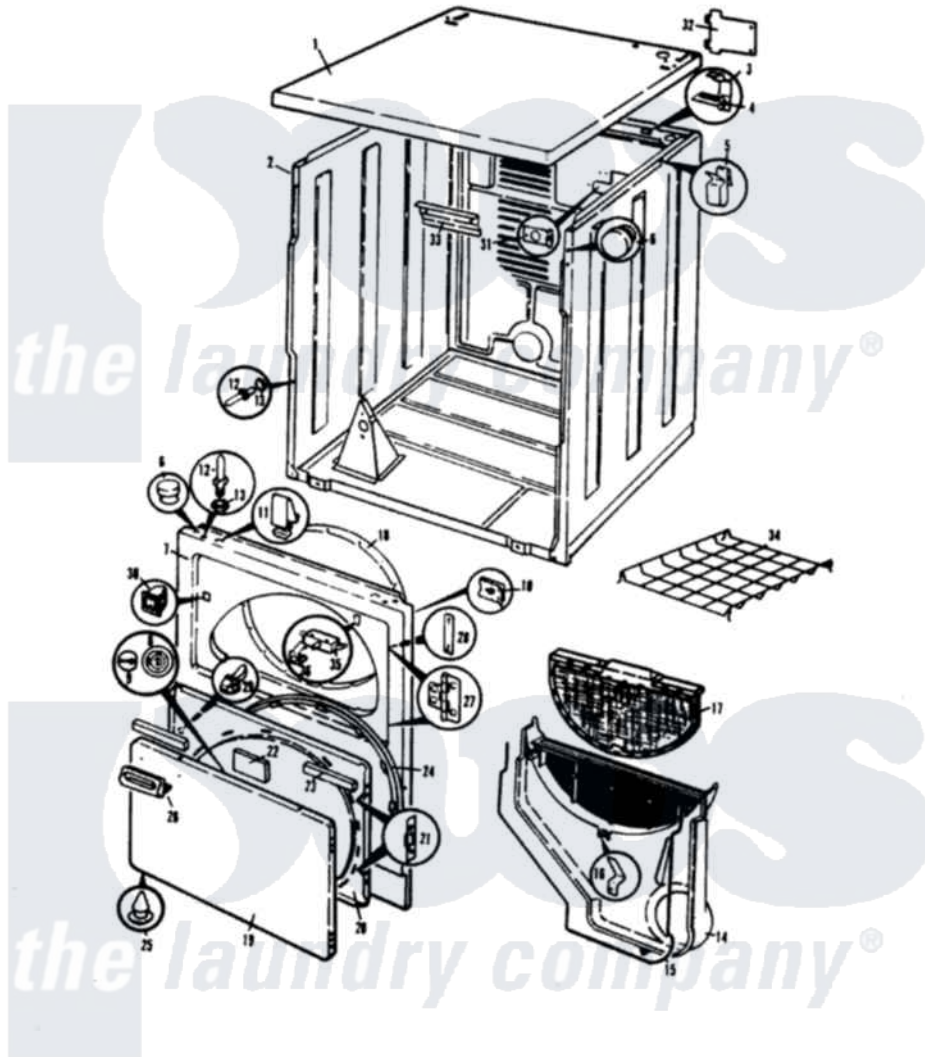

# Norge LDG9127W 03 - EXTERIOR

MASTER CARE

LDG9127

EXTERIOR

[Norge Residential Norge LDG9127W Dryer Parts](#) Parts Diagram 03 - EXTERIOR  
 Click on the part number to view part

Item	Original Part Number	Replaced By	Status	Part Description
1	53-0124		Not Available	CABINET TOP
2	53-0160	<a href="#">31001714</a>		Cabinet And Base Assembly
3	<a href="#">63-5712</a>			Hinge, Cabinet Top
4	<a href="#">33-0930</a>			Pad, Top Hinge
"	25-3092	<a href="#">90767</a>		Screw, 8A X 3/8 HeX Washer Head Tapping
5	<a href="#">25-3034</a>			Clip, Wiring
6	<a href="#">33-2653</a>			Bumper, Cabinet
7	53-0127	<a href="#">12001190</a>		Panel Kit
8	W10124350		Not Available	NOT REQUIRED PART OR SEE NOTE
9	W10124350		Not Available	NOT REQUIRED PART OR SEE NOTE
10	25-7817		Not Available	CLIP, U-TYPE
"	25-7820	<a href="#">489478</a>		Screw, 8 X 1/2
11	<a href="#">25-7220</a>			Clip, Cabinet Top
12	63-6148	<a href="#">53-0643</a>		Pin, Locator