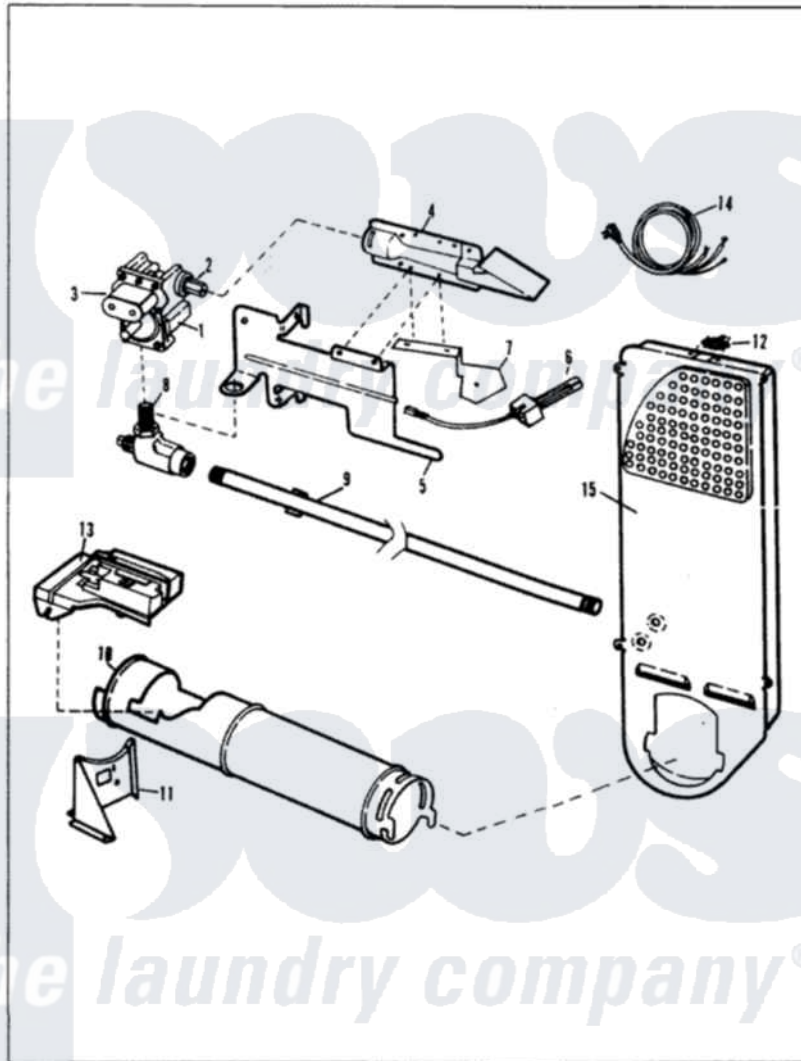

Norge LDG9127W 04 - HEATER

MASTERCARE LDG9127 HEATER

Norge Residential Norge LDG9127W Dryer Parts Parts Diagram 04 - HEATER
 Click on the part number to view part

Item	Original Part Number	Replaced By	Status	Part Description
1	53-0194	306176		Valve, Gas
2	63-3570			Burner Orifice
3	63-6615	279834		Coil-Valve
"	63-6614	279834		Coil-Valve
"	W10124350		Not Available	NOT REQUIRED PART OR SEE NOTE SCREW-PURCHASE LOCALLY
"	63-6766			Conversion Kit
4	63-6682	31001784		Burner
5	25-7741	W10116760		Screw
"	53-0140			Mtg Bracket
6	53-0689	31001556		Igniter
7	25-7744	8281196		Screw
"	53-0686		Not Available	BRACKET
8	53-0101	31001042		Valve, Gas Shut Off
9	25-7741	W10116760		Screw
"	53-0173	31001777		Main Gas L

10	53-0138		Not Available	HEATER HOUSING
11	25-7741	W10116760		Screw
"	25-3092	90767		Screw, 8A X 3/8 HeX Washer Head Tapping
"	53-0139		Not Available	HEATER SUPPORT
12	25-0168			Screw
"	53-0143	LA-1053		Fuse Kit, Thermal
13	25-7741	W10116760		Screw
"	63-5013	338906		Radiant, Sensor
"	25-3092	90767		Screw, 8A X 3/8 HeX Washer Head Tapping
"	25-2134	W10116760		Screw
14	63-6259	31001547		Cord, Power
15	53-0169		Not Available	INLET AIR DUCT