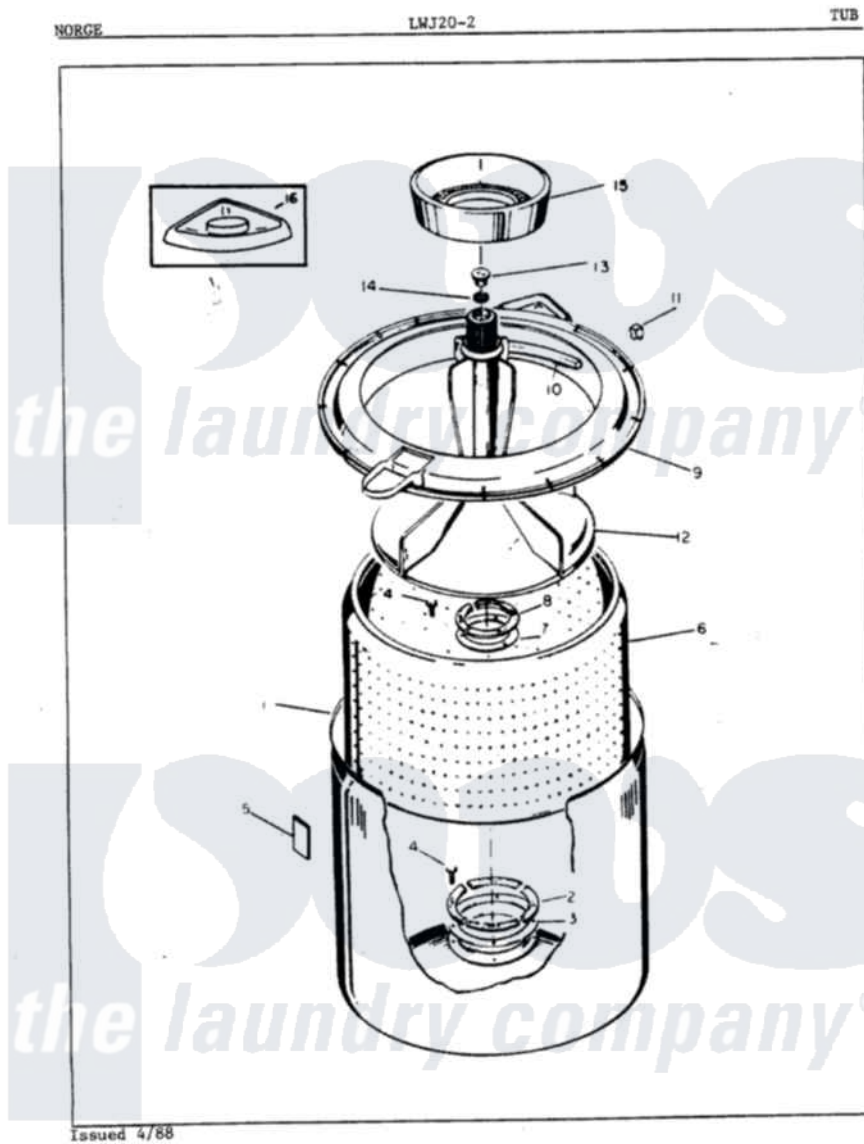

Norge LWJ202A 04 - TUB (ORIG. REV. A)

Norge Residential Norge LWJ202A Washer Parts Parts Diagram 04 - TUB (ORIG. REV. A)
 Click on the part number to view part

Item	Original Part Number	Replaced By	Status	Part Description
1	33-9392		Not Available	TUB ASSEMBLY
2	33-8800	33-8800K		Plate
3	33-6905			Gasket
4	25-7783	4356852		Screw
5	35-0538			Pad
6	35-0003		Not Available	BASKET ASM
7	33-8959			Gasket
8	33-8799		Not Available	REINF PLATE
9	35-0537	35-0993		Tub Top
10	33-3055			Gasket
11	25-7748			Clip
12	35-0049		Not Available	AGITATOR
13	33-6241			Cap
14	25-7330			Rubber Washer
15	33-9888		Not Available	LINT FILTER