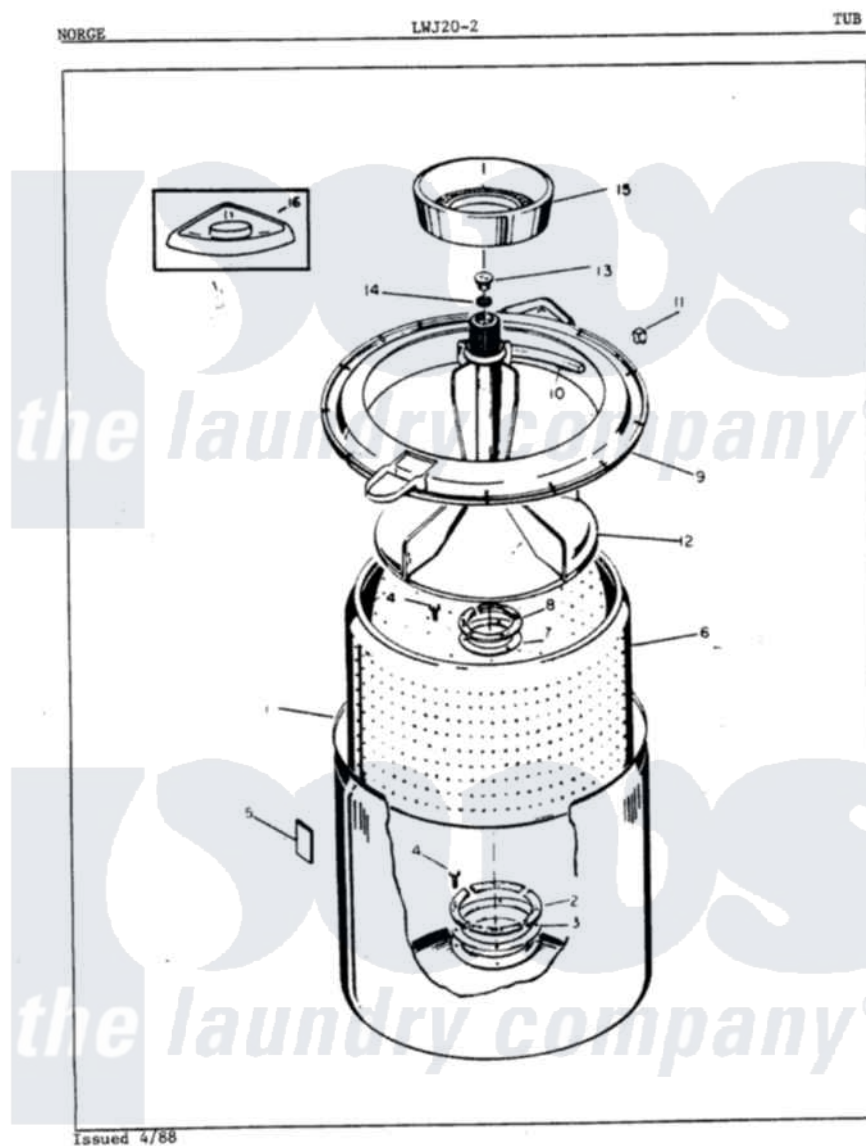

Norge LWJ202W 05 - TUB (ORIG. REV. A)

Norge Residential Norge LWJ202W Washer Parts Parts Diagram 05 - TUB (ORIG. REV. A)

[Click on the part number to view part](#)

Item	Original Part Number	Replaced By	Status	Part Description
1	33-9392		Not Available	TUB ASSEMBLY
2	33-8800	33-8800K		Plate
3	33-6905			Gasket
4	25-7783	4356852		Screw
5	35-0538			Pad
6	35-0003		Not Available	BASKET ASM
7	33-8959			Gasket
8	33-8799		Not Available	REINF PLATE
9	35-0537	35-0993		Tub Top
10	33-3055			Gasket
11	25-7748			Clip
12	35-0049		Not Available	AGITATOR
13	33-6241			Cap
14	25-7330			Rubber Washer
15	33-9888		Not Available	LINT FILTER