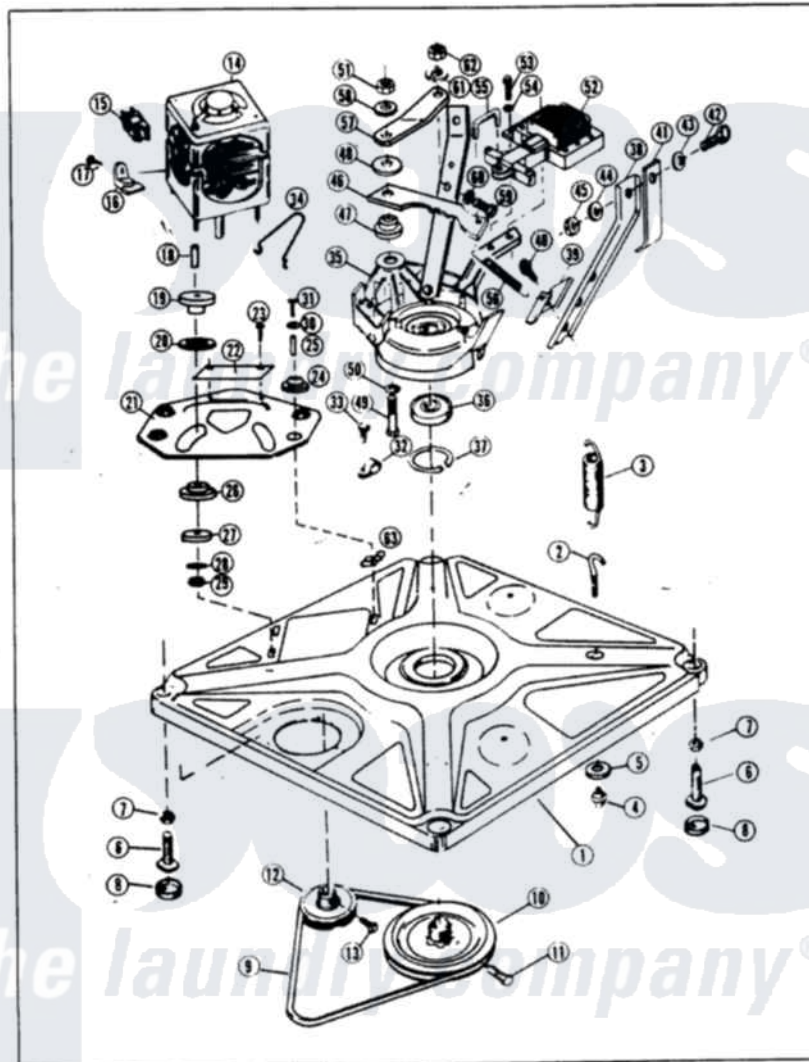

# Norge LWJ206A 01 - BASE & DRIVE (ORIG. REV. A)

NORGE

LWJ20-6

BASE & DRIVE

Issued 4/88

Norge Residential Norge LWJ206A Washer Parts Parts Diagram 01 - BASE & DRIVE (ORIG. REV. A)

Click on the part number to view part

Item	Original Part Number	Replaced By	Status	Part Description
1	<a href="#">35-0058</a>			Base Assembly
2	<a href="#">25-7365</a>			Eye Bolt
3	33-9553		Not Available	SPRING
4	<a href="#">25-7362</a>			Anchor Nut
5	25-7727		Not Available	FLAT WASHER
6	<a href="#">35-0771</a>			Leveling Leg
"	33-0679	<a href="#">35-0771</a>		Leveling Leg
7	25-7032	<a href="#">25-7915</a>		Hex Nut
8	34-0062	<a href="#">25001119</a>		Foot And Pad Assembly
9	35-0465		Not Available	DRIVE BELT
10	33-9374		Not Available	DRIVE PULLEY
11	25-7361		Not Available	SET SCREW
12	33-9952		Not Available	MOTOR PULLEY
13	<a href="#">25-7117</a>			Set Screw
14	<a href="#">LA-1010</a>			Motor Kit
15	35-0259		Not Available	MOTOR SWITCH