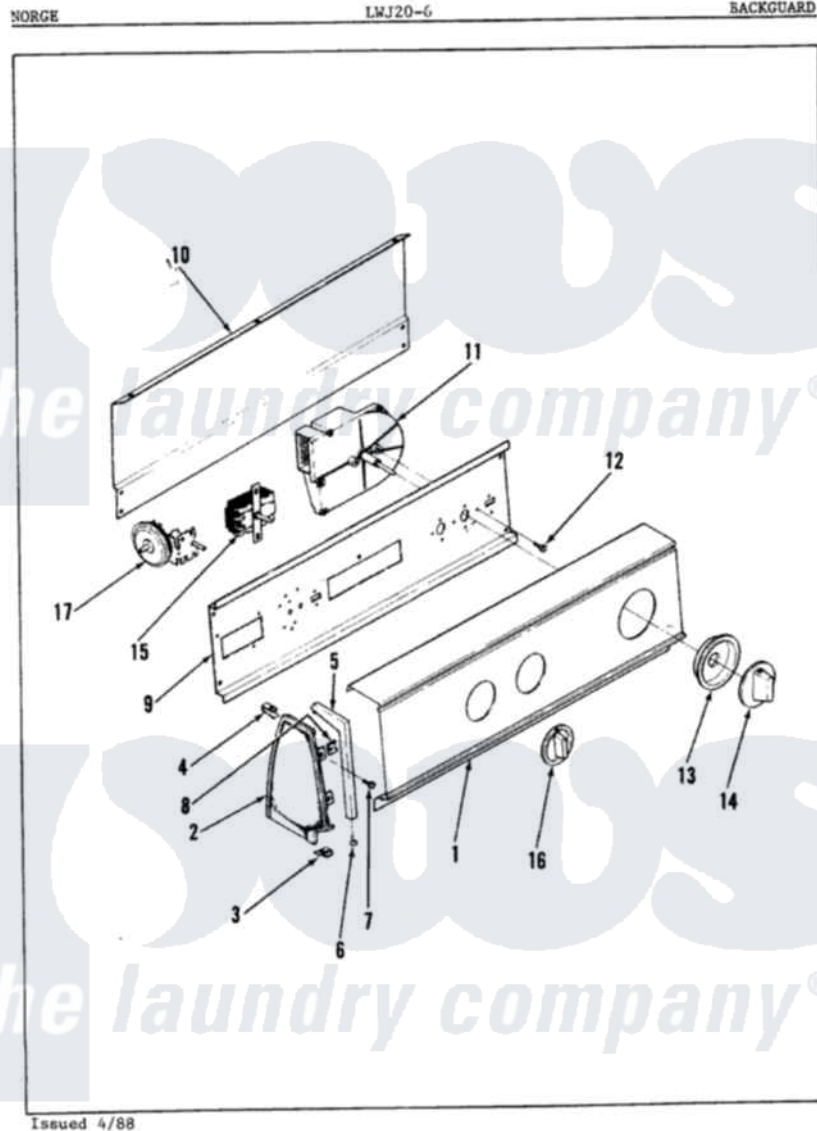

Norge LWJ206A 02 - CONTROL PANEL (ORIG. REV. A)

Norge [Residential Norge LWJ206A Washer Parts](#) Parts Diagram 02 - CONTROL PANEL (ORIG. REV. A)
 Click on the part number to view part

Item	Original Part Number	Replaced By	Status	Part Description
1	35-0190		Not Available	CONTROL PANEL
2	25-7649	910187		Screw
"	25-7702			Speedclip, End Cap To Control Panel
"	53-0265			LH Endcap
"	53-0264			RH Endcap
3	34-9487		Not Available	PLATE, REINFORCEMENT
"	25-7697	25-2219		Screw
"	25-7851			Speedclip, End Cap To Top
4	25-7435	33002917		Screw, No.10-16
"	25-7852			Speedclip, Rr Shld To End Cap
5	53-0277		Not Available	TRIM, END CAP (RT)
"	53-0278		Not Available	TRIM, END CAP (LT)
6	25-7760			Screw
7	25-3092	90767		Screw, 8A X 3/8 HeX Washer Head Tapping

8	25-7702		Speedclip, End Cap To Control Panel
9	53-0365	53-1676	Shield, Control
10	25-7583		Not Available PLASTIC NUT
"	25-3457		Screw, Sems
"	25-3092	90767	Screw, 8A X 3/8 HeX Washer Head Tapping
"	53-0268	21001460	Shield, Rear
11	35-0491		Timer
"	35-0117		Timer Motor 1/2rpm
12	25-0088	489483	Screw 10-32 X 1/2
13	35-0180	12500058	Knob Ski
14	35-0498	12500058	Knob Ski
15	35-0114		Not Available TEMP SWITCH
"	25-3092	90767	Screw, 8A X 3/8 HeX Washer Head Tapping
16	35-0168		Not Available SELECTOR KNOB
17	35-0782		Pressure Switch
"	25-3092	90767	Screw, 8A X 3/8 HeX Washer Head Tapping