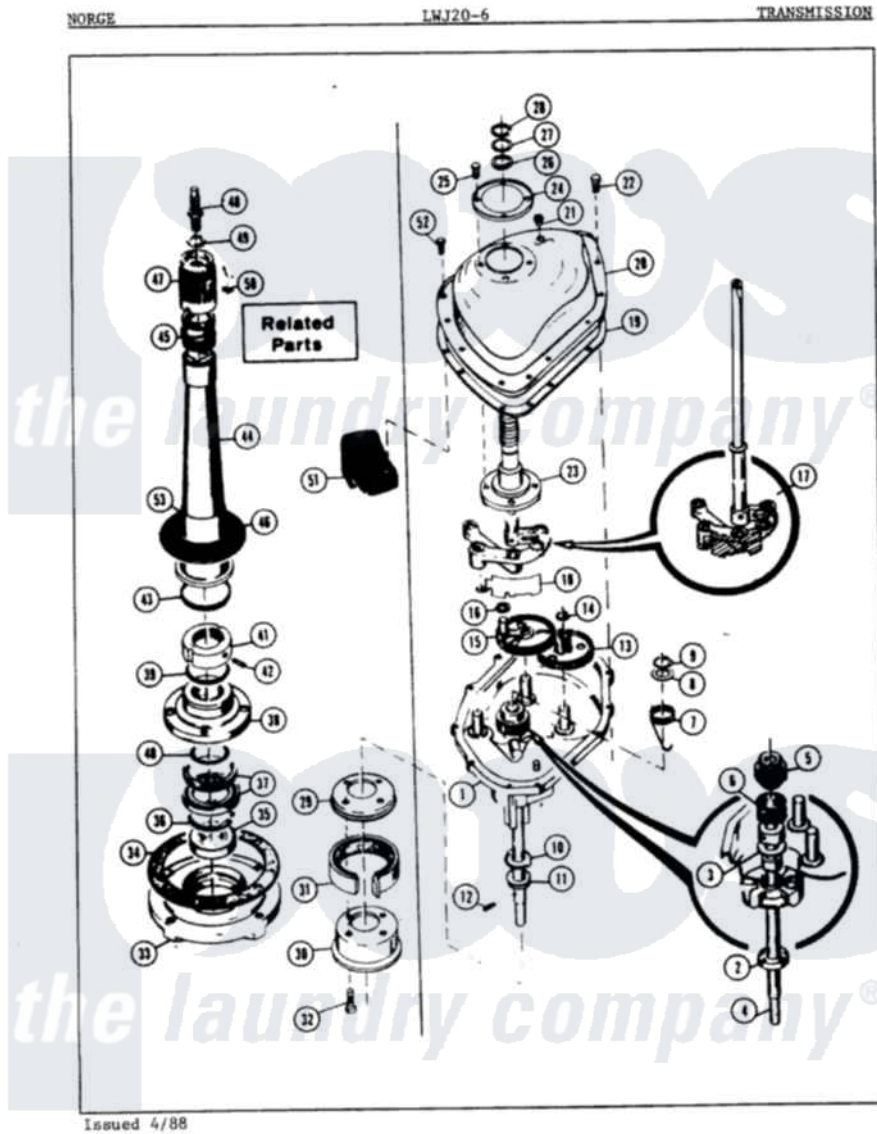

Norge LWJ206A 03 - TRANSMISSION (ORIG. REV. A)

Norge Residential Norge LWJ206A Washer Parts Parts Diagram 03 - TRANSMISSION (ORIG. REV. A)
 Click on the part number to view part

Item	Original Part Number	Replaced By	Status	Part Description
1	33-9986		Not Available	TRANSM HOUSING
"	LA-1033		Not Available	TRANSMISSION REPAIR KIT
2	33-9208		Not Available	SEAL
3	25-7274		Not Available	WASHER, STEEL
"	33-9023N		Not Available	CLUTCH ASM
4	33-9022		Not Available	DRIVE SHAFT
5	33-6115		Not Available	DRIVE PINION
6	33-3195		Not Available	SPRING
7	33-6114	33-6463		Spring
8	25-7415		Not Available	WASHER, FLAT
9	25-7847			Ring, Retaining
10	33-9217		Not Available	THRUST WASHER
11	33-4944			Bearing
12	25-6120		Not Available	PIN
13	35-0547			Cluster Gear
14	25-7853	25-7933		Ring, Retaining