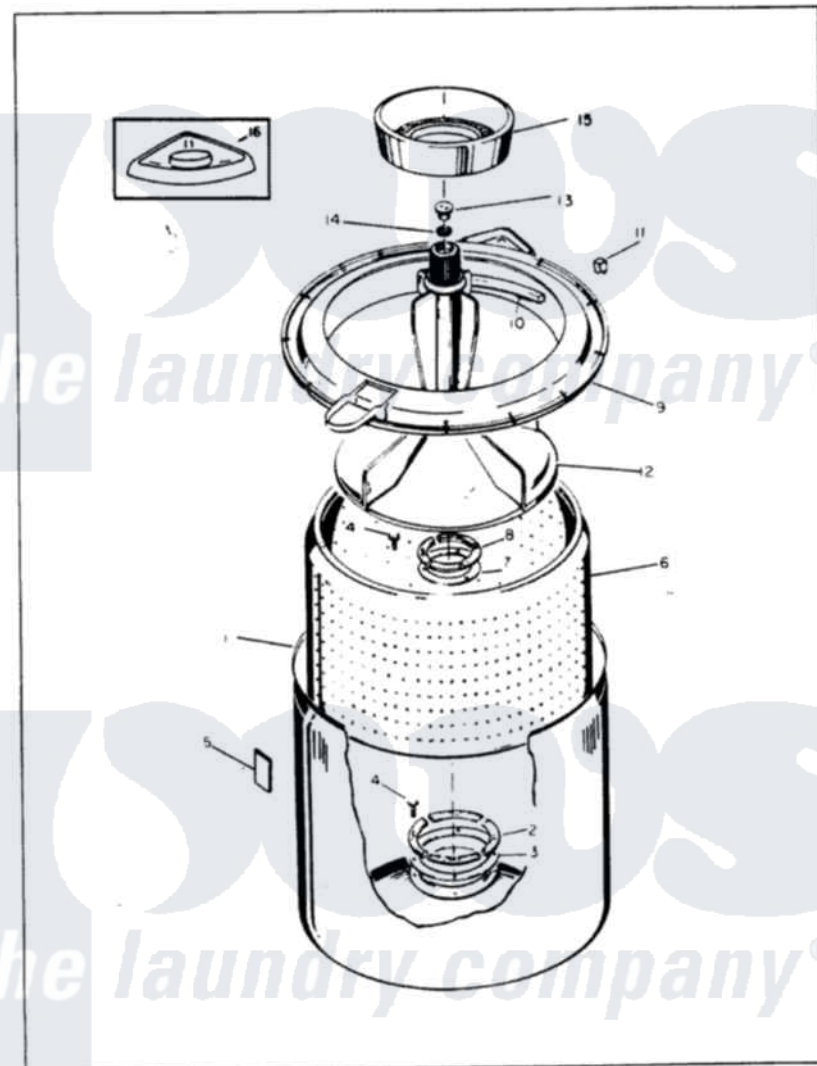

Norge LWJ206A 04 - TUB (ORIG. REV. A)

NORGE LWJ20-6 TUB

Issued 4/88

Norge Residential Norge LWJ206A Washer Parts Parts Diagram 04 - TUB (ORIG. REV. A)

[Click on the part number to view part](#)

Item	Original Part Number	Replaced By	Status	Part Description
1	33-9392		Not Available	TUB ASSEMBLY
2	33-8800	33-8800K		Plate
3	33-6905			Gasket
4	25-7783	4356852		Screw
5	35-0538			Pad
6	35-0003		Not Available	BASKET ASM
7	33-8959			Gasket
8	33-8799		Not Available	REINF PLATE
9	35-0537	35-0993		Tub Top
10	33-3055			Gasket
11	25-7748			Clip
12	35-0049		Not Available	AGITATOR
13	33-6241			Cap
14	25-7330			Rubber Washer
15	33-9888		Not Available	LINT FILTER
16	33-9827	35-2550		Dispenser, Rinse