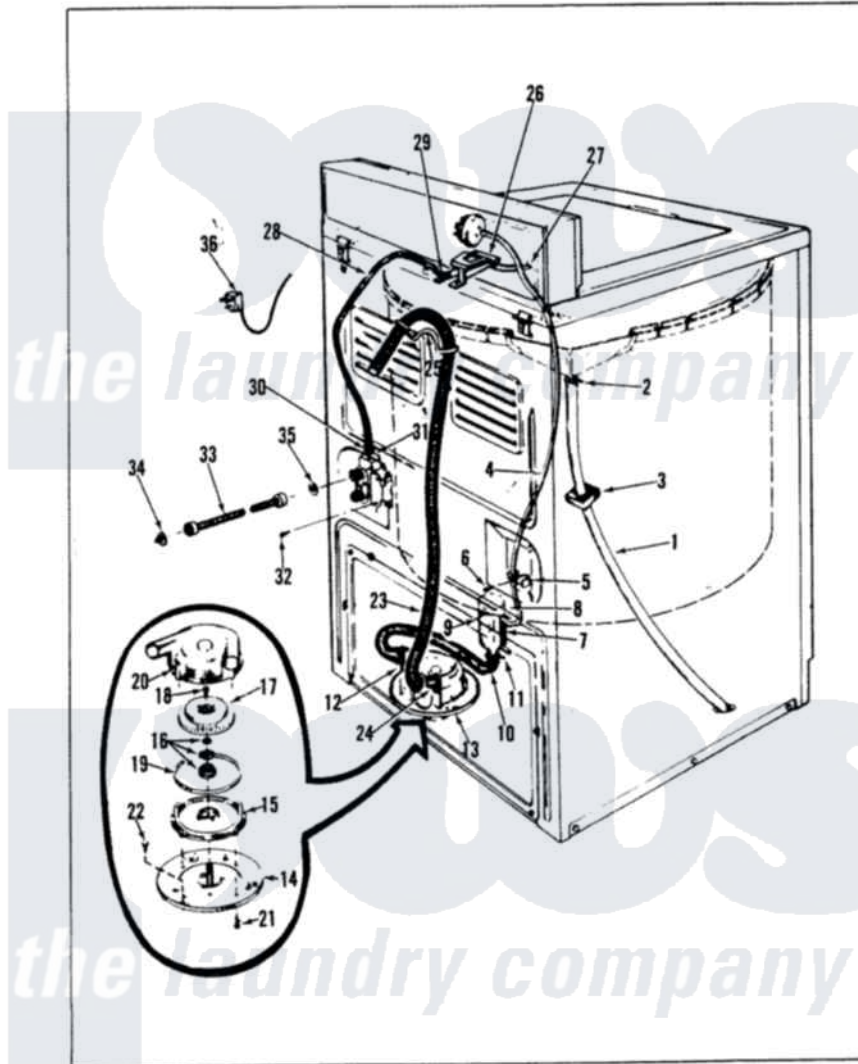

Norge LWJ206A 05 - WATER CARRYING (ORIG. REV. A)

NORGE

LWJ20-6

WATER CARRYING

Issued 4/88

Norge Residential Norge LWJ206A Washer Parts Parts Diagram 05 - WATER CARRYING (ORIG. REV. A)
 Click on the part number to view part

Item	Original Part Number	Replaced By	Status	Part Description
1	35-0059		Not Available	OVERFLOW HOSE
2	25-6057		Not Available	HOSE CLAMP
3	35-0706		Not Available	PAD, FOAM
4	25-7796	596669		Clamp, Manifold
"	35-0853		Not Available	PRES SW HOSE
5	33-6099			Clamp
6	W10124350		Not Available	NOT REQUIRED PART OR SEE NOTE SCREW-PURCHASE LOCALLY
7	33-7314			Sump Assembly
8	33-3633		Not Available	HOSE
9	25-7003			Clamp
10	33-6091			Hose
11	25-6066		Not Available	HOSE CLAMP
12	25-6055		Not Available	HOSE CLAMP
13	35-0008	35-6467		Pump Assem
"	35-1069	35-6467		Pump Assem

14	33-6035		Not Available	PLATE & PULLEY ASSY.
15	33-6029	35-6467		Pump Assem
16	35-0707			Seal, Seat And "O" Ring
17	35-0010			Impeller
18	25-7418	33001178		Back, Tumbler
19	33-6032			Gasket
20	35-0009			Pump Housing
21	25-7405	3196164		Screw
22	25-7419		Not Available	SCREW
23	25-7048			Washer
"	33-9535	211704		Hose, Drain
24	25-7881	285655		Clamp, Hose
"	33-9536			Hose Adapter
25	25-7797	285655		Clamp, Hose
"	33-9537	22003814		Retainer, Drain Hose
26	33-9830		Not Available	INLET FLUME
"	33-8057		Not Available	PLASTIC NUT
"	25-7086	Y0308025		Washer, Stainless Steel
"	25-7455	99002757		Screw
27	33-6038		Not Available	FLUME EXT
28	35-0541		Not Available	WATR INLET HOSE
29	25-7867	596669		Clamp, Manifold
30	25-7866	489503		Clamp
31	35-0085	35-2374N		Valve, Water
"	33-7058		Not Available	SUB 36-1456
32	25-7851			Speedclip, End Cap To Top
33	33-7891	89503		Hose-Inlet
"	35-0874	76313		Hosefill
34	33-7313	33-4264N		Strainer And Washer Kit
35	25-7048			Washer
36	35-0680		Not Available	CORD, POWER