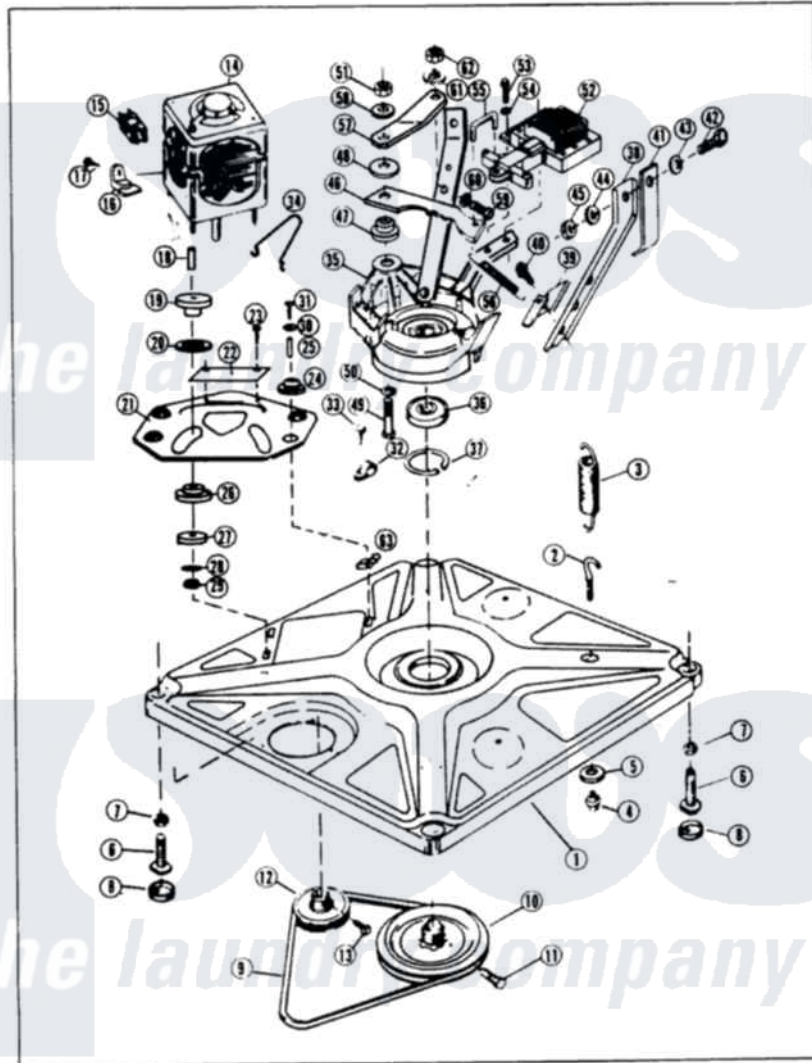

Norge LWJ208H 01 - BASE & DRIVE (ORIG. REV. A)

NORGE LWJ20-8 BASE & DRIVE

Issued 3/88

[Norge Residential Norge LWJ208H Washer Parts](#) Parts Diagram 01 - BASE & DRIVE (ORIG. REV. A)
 Click on the part number to view part

Item	Original Part Number	Replaced By	Status	Part Description
1	35-0058			Base Assembly
2	25-7365			Eye Bolt
3	33-9553		Not Available	SPRING
4	25-7362			Anchor Nut
5	25-7727		Not Available	FLAT WASHER
6	35-0771			Leveling Leg
"	33-0679	35-0771		Leveling Leg
7	25-7032	25-7915		Hex Nut
8	34-0062	25001119		Foot And Pad Assembly
9	35-0465		Not Available	DRIVE BELT
10	33-9374		Not Available	DRIVE PULLEY
11	25-7361		Not Available	SET SCREW
12	33-9952		Not Available	MOTOR PULLEY
13	25-7117			Set Screw
14	LA-1010			Motor Kit
15	35-0259		Not Available	MOTOR SWITCH