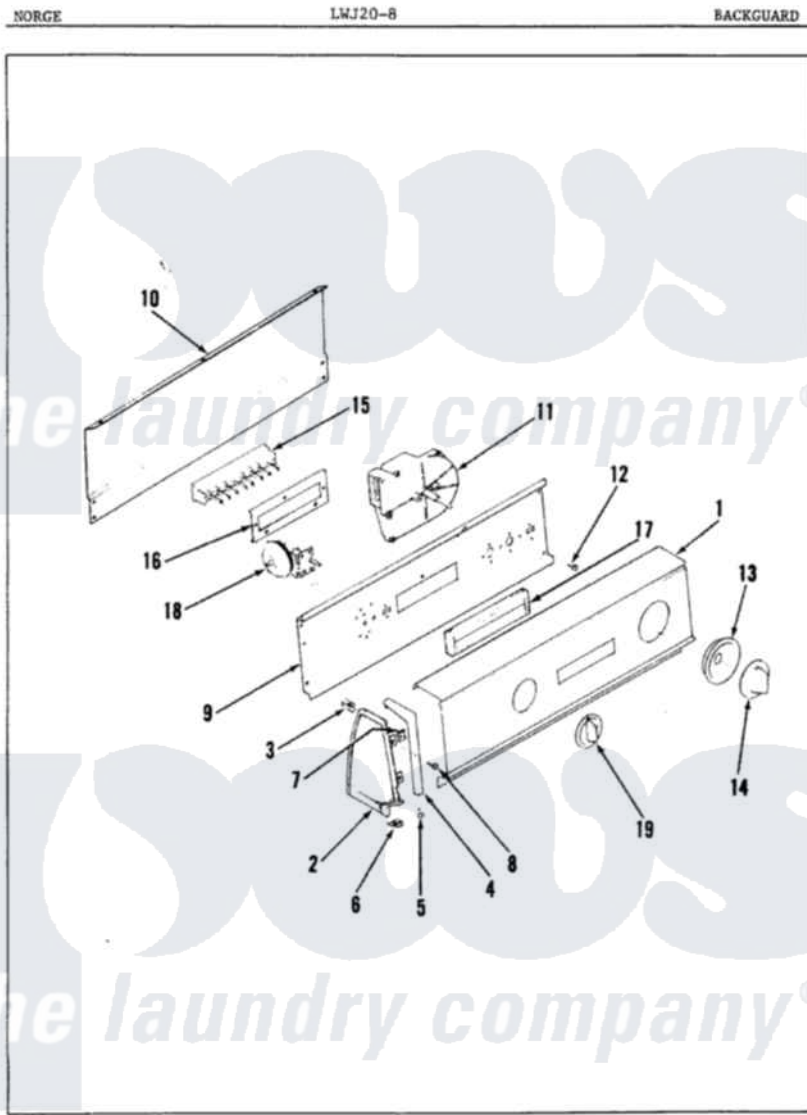

Norge LWJ208H 02 - CONTROL PANEL (ORIG. REV. A)

Norge Residential Norge LWJ208H Washer Parts Parts Diagram 02 - CONTROL PANEL (ORIG. REV. A)
 Click on the part number to view part

Item	Original Part Number	Replaced By	Status	Part Description
1	25-7649	910187		Screw
"	25-7702			Speedclip, End Cap To Control Panel
"	35-0892		Not Available	CONTROL PANEL
2	53-0265			LH Endcap
"	53-0264			RH Endcap
3	25-7435	33002917		Screw, No.10-16
"	25-7852			Speedclip, Rr Shld To End Cap
4	53-0278		Not Available	TRIM, END CAP (LT)
"	53-0277		Not Available	TRIM, END CAP (RT)
5	25-7760			Screw
6	34-9487		Not Available	PLATE, REINFORCEMENT
"	25-7851			Speedclip, End Cap To Top
"	25-7697	25-2219		Screw
7	25-7702			Speedclip, End Cap To Control Panel

8	25-3092	90767	Screw, 8A X 3/8 HeX Washer Head Tapping
9	25-3457		Screw, Sems
"	53-0267	Not Available	CONTROL SHIELD
10	25-3092	90767	Screw, 8A X 3/8 HeX Washer Head Tapping
"	53-0268	21001460	Shield, Rear
"	25-7583	Not Available	PLASTIC NUT
11	35-0486		Timer
12	25-0088	489483	Screw 10-32 X 1/2
13	35-0180	12500058	Knob Ski
14	35-0498	12500058	Knob Ski
15	33-8564	Not Available	PB SWITCH
16	25-3092	90767	Screw, 8A X 3/8 HeX Washer Head Tapping
"	25-7713	Not Available	SCREW
"	33-6620	Not Available	BRACKET
17	35-0385		Pushbutton
"	33-8540	Not Available	SWITCH PAD
18	25-3092	90767	Screw, 8A X 3/8 HeX Washer Head Tapping
"	35-0782		Pressure Switch
19	35-0168	Not Available	SELECTOR KNOB