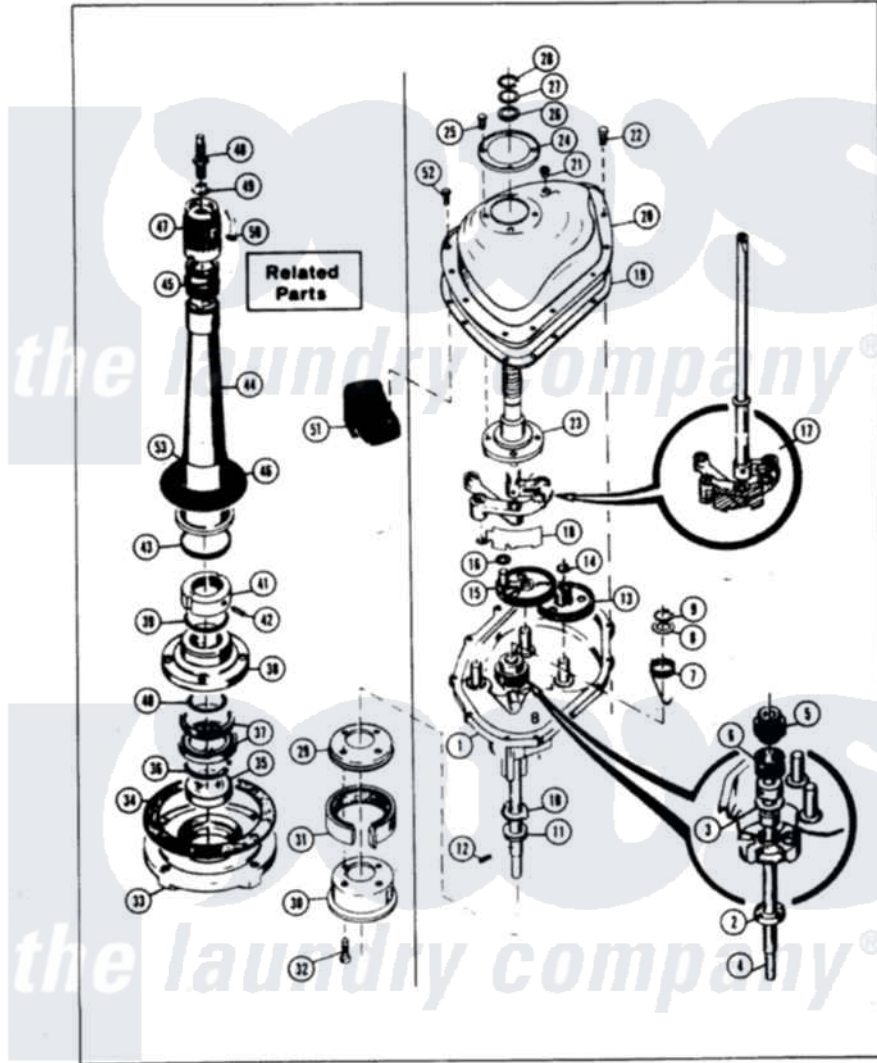

Norge LWJ208H 03 - TRANSMISSION (ORIG. REV. A)

NORGE

LWJ20-8

TRANSMISSION

Norge Residential Norge LWJ208H Washer Parts Parts Diagram 03 - TRANSMISSION (ORIG. REV. A)
 Click on the part number to view part

Item	Original Part Number	Replaced By	Status	Part Description
1	33-9986		Not Available	TRANSM HOUSING
"	LA-1033		Not Available	TRANSMISSION REPAIR KIT
2	33-9208		Not Available	SEAL
3	25-7274		Not Available	WASHER, STEEL
"	33-9023N		Not Available	CLUTCH ASM
4	33-9022		Not Available	DRIVE SHAFT
5	33-6115		Not Available	DRIVE PINION
6	33-3195		Not Available	SPRING
7	33-6114	33-6463		Spring
8	25-7415		Not Available	WASHER, FLAT
9	25-7847			Ring, Retaining
10	33-9217		Not Available	THRUST WASHER
11	33-4944			Bearing
12	25-6120		Not Available	PIN
13	35-0547			Cluster Gear
14	25-7853	25-7933		Ring, Retaining