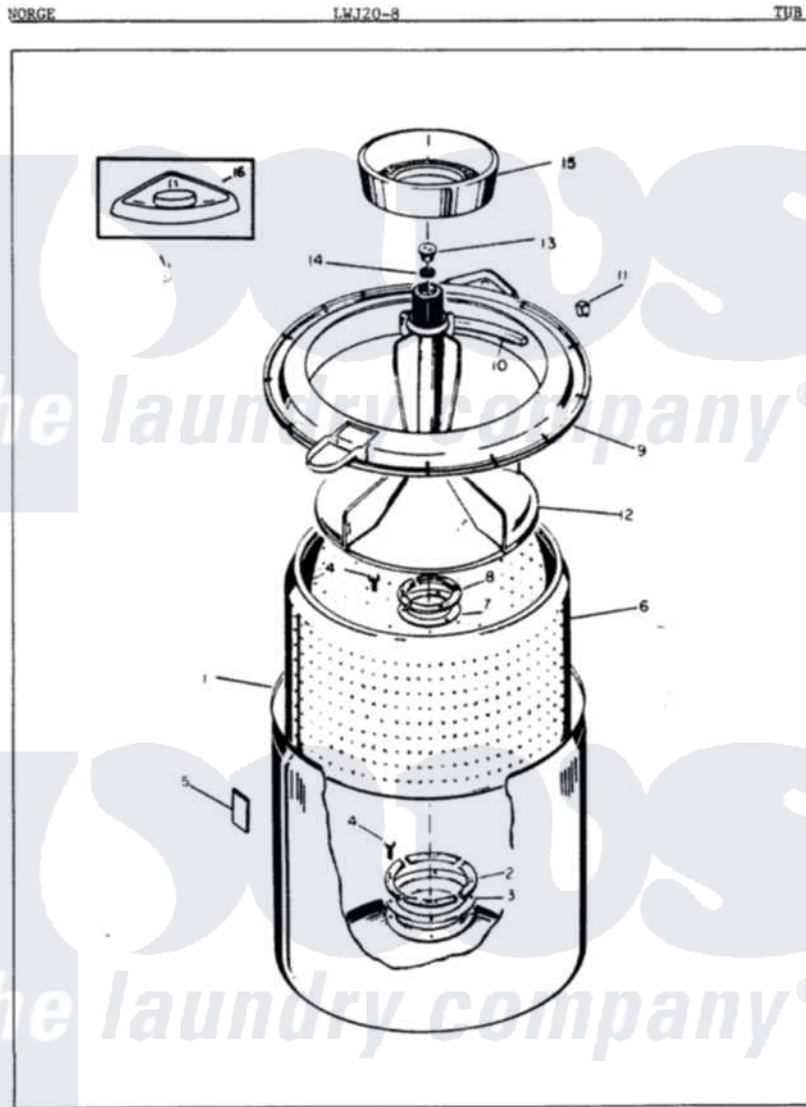

Norge LWJ208H 04 - TUB (ORIG. REV. A)

Norge Residential Norge LWJ208H Washer Parts Parts Diagram 04 - TUB (ORIG. REV. A)
 Click on the part number to view part

Item	Original Part Number	Replaced By	Status	Part Description
1	33-9392		Not Available	TUB ASSEMBLY
2	33-8800	33-8800K		Plate
3	33-6905			Gasket
4	25-7783	4356852		Screw
5	35-0538			Pad
6	35-0004		Not Available	BASKET ASM
7	33-8959			Gasket
8	33-8799		Not Available	REINF PLATE
9	35-0537	35-0993		Tub Top
10	33-3055			Gasket
11	25-7748			Clip
12	35-0049		Not Available	AGITATOR
13	33-6241			Cap
14	25-7330			Rubber Washer
15	33-9888		Not Available	LINT FILTER
16	33-9827	35-2550		Dispenser, Rinse