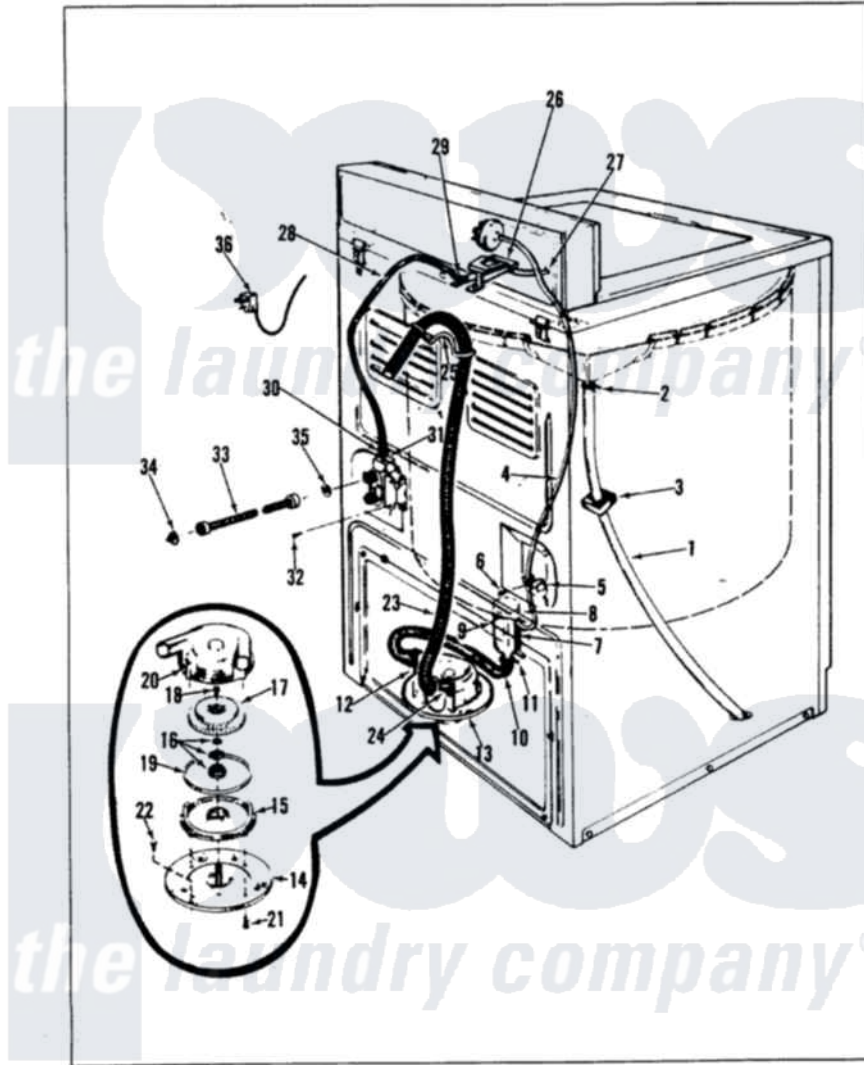

# Norge LWJ208H 05 - WATER CARRYING (ORIG. REV. A)

NORGE

LWJ20-8

WATER CARRYING

Norge Residential Norge LWJ208H Washer Parts Parts Diagram 05 - WATER CARRYING (ORIG. REV. A)  
 Click on the part number to view part

Item	Original Part Number	Replaced By	Status	Part Description
1	35-0059		Not Available	OVERFLOW HOSE
2	25-6057		Not Available	HOSE CLAMP
3	35-0706		Not Available	PAD, FOAM
4	25-7796	<a href="#">596669</a>		Clamp, Manifold
"	35-0853		Not Available	PRES SW HOSE
5	<a href="#">33-6099</a>			Clamp
6	W10124350		Not Available	NOT REQUIRED PART OR SEE NOTE SCREW-PURCHASE LOCALLY
7	<a href="#">33-7314</a>			Sump Assembly
8	33-3633		Not Available	HOSE
9	<a href="#">25-7003</a>			Clamp
10	<a href="#">33-6091</a>			Hose
11	25-6066		Not Available	HOSE CLAMP
12	25-6055		Not Available	HOSE CLAMP
13	35-0008	<a href="#">35-6467</a>		Pump Assem
"	35-1069	<a href="#">35-6467</a>		Pump Assem