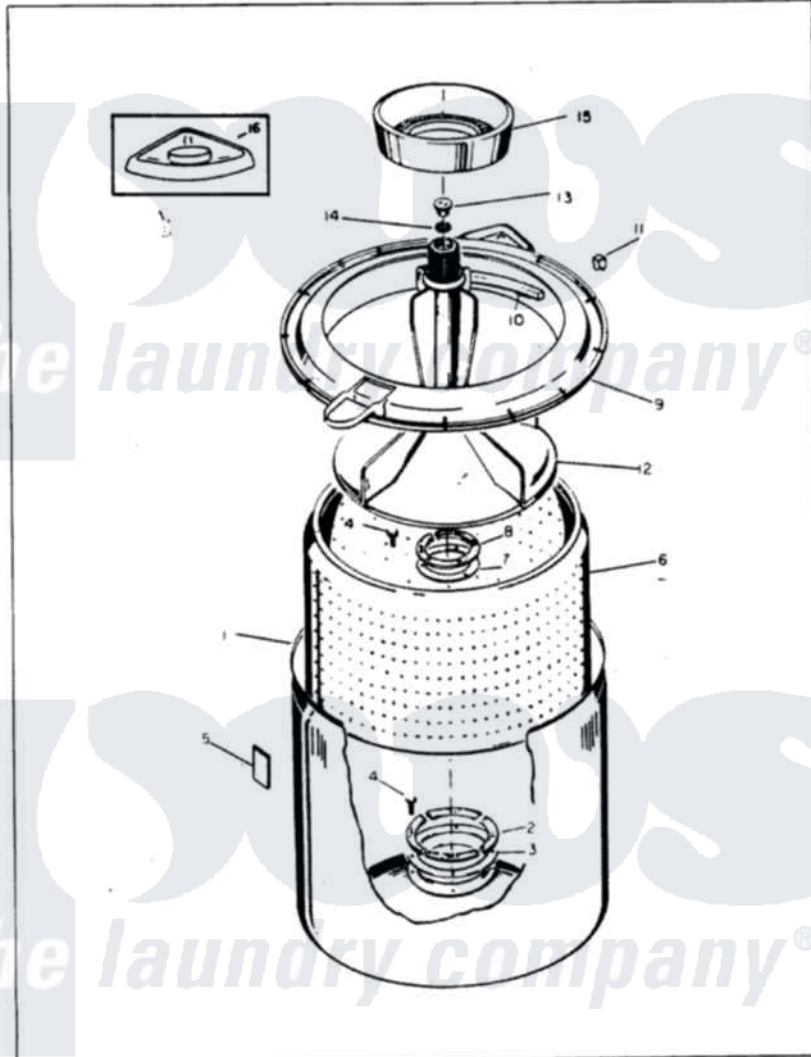

Norge LWJ256A 04 - TUB (ORIG. REV. A)

NORGE

LWJ25-6

TUB

Issued 4/88

Norge Residential Norge LWJ256A Washer Parts Parts Diagram 04 - TUB (ORIG. REV. A)
 Click on the part number to view part

Item	Original Part Number	Replaced By	Status	Part Description
1	33-9392		Not Available	TUB ASSEMBLY
2	33-8800	33-8800K		Plate
3	33-6905			Gasket
4	25-7783	4356852		Screw
5	35-0538			Pad
6	35-0004		Not Available	BASKET ASM
7	33-8959			Gasket
8	33-8799		Not Available	REINF PLATE
9	35-0537	35-0993		Tub Top
10	33-3055			Gasket
11	25-7748			Clip
12	35-0049		Not Available	AGITATOR
13	33-6241			Cap
14	25-7330			Rubber Washer
15	33-9888		Not Available	LINT FILTER
16	33-9906	21001167		Dispenser, Bleach