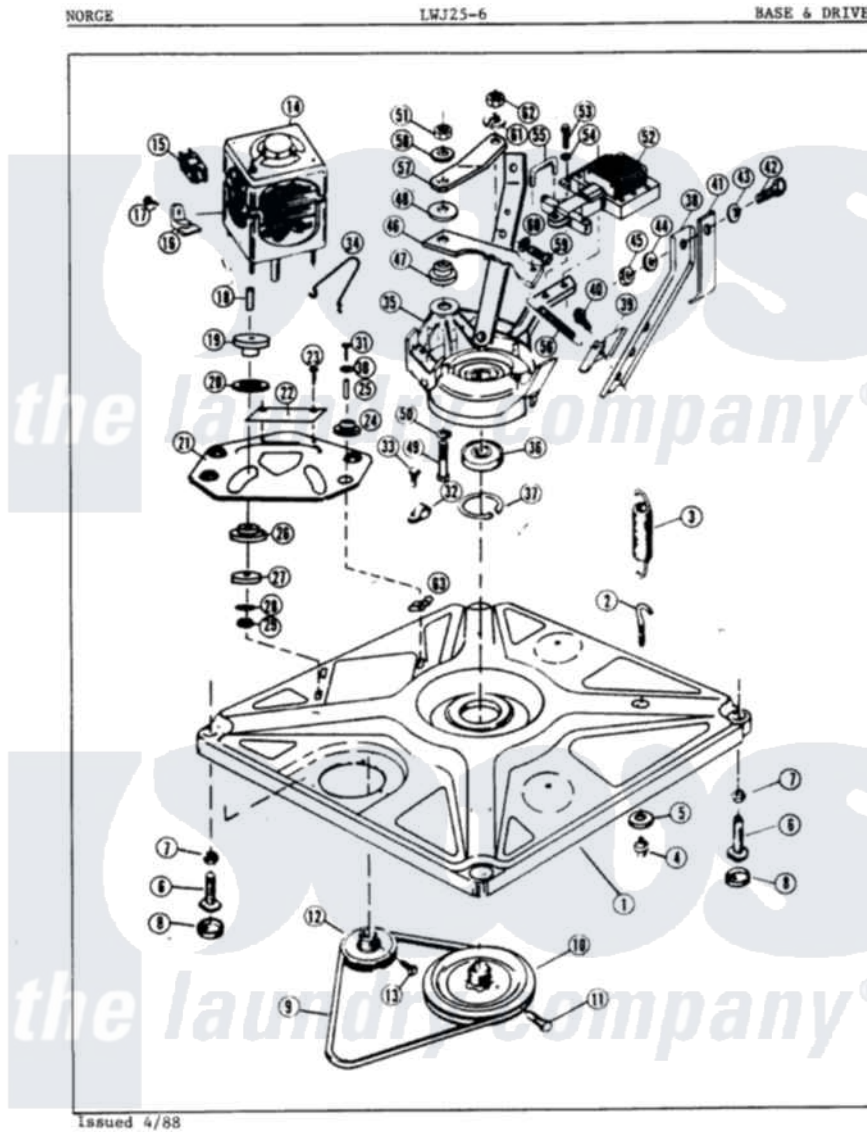

Norge LWJ256H 01 - BASE & DRIVE (ORIG. REV. A)

Norge Residential Norge LWJ256H Washer Parts Parts Diagram 01 - BASE & DRIVE (ORIG. REV. A)
 Click on the part number to view part

Item	Original Part Number	Replaced By	Status	Part Description
1	35-0058			Base Assembly
2	25-7365			Eye Bolt
3	33-9553		Not Available	SPRING
4	25-7362			Anchor Nut
5	25-7727		Not Available	FLAT WASHER
6	35-0771			Leveling Leg
7	25-7032	25-7915		Hex Nut
8	34-0062	25001119		Foot And Pad Assembly
9	33-6343	35-0425		Belt
10	33-9374		Not Available	DRIVE PULLEY
11	25-7361		Not Available	SET SCREW
12	33-1171	21001833		Pulley, Motor
13	25-7117			Set Screw
14	33-9998			Export Motor
15	33-9765			Switch, Motor
16	33-9945			Slide, Foot