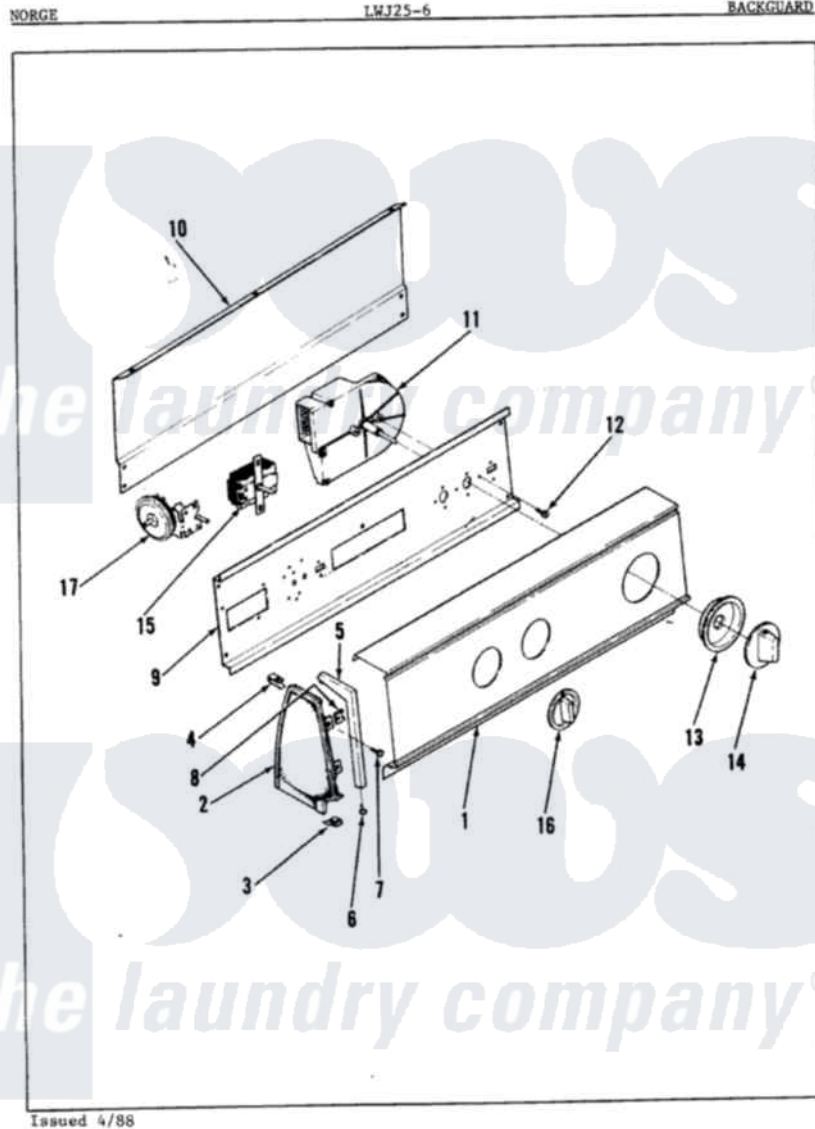

Norge LWJ256H 02 - CONTROL PANEL (ORIG. REV. A)

Norge [Residential Norge LWJ256H Washer Parts](#) Parts Diagram 02 - CONTROL PANEL (ORIG. REV. A)
 Click on the part number to view part

Item	Original Part Number	Replaced By	Status	Part Description
1	35-0190		Not Available	CONTROL PANEL
2	25-7649	910187		Screw
"	25-7702			Speedclip, End Cap To Control Panel
"	53-0265			LH Endcap
"	53-0264			RH Endcap
3	34-9487		Not Available	PLATE, REINFORCEMENT
"	25-7697	25-2219		Screw
"	25-7851			Speedclip, End Cap To Top
4	25-7579	489478		Screw, 8 X 1/2
"	25-7852			Speedclip, Rr Shld To End Cap
5	53-0277		Not Available	TRIM, END CAP (RT)
"	53-0278		Not Available	TRIM, END CAP (LT)
6	25-7760			Screw
7	25-3092	90767		Screw, 8A X 3/8 HeX Washer Head Tapping

8	25-7702		Speedclip, End Cap To Control Panel
9	53-0365	53-1676	Shield, Control
10	25-7583		Not Available PLASTIC NUT
"	25-3457		Screw, Sems
"	25-3092	90767	Screw, 8A X 3/8 HeX Washer Head Tapping
"	53-0268	21001460	Shield, Rear
11	35-0518		Not Available MOTOR-TIMER
"	35-0493		Not Available TIMER EXPORT
12	25-0088	489483	Screw 10-32 X 1/2
13	35-0180	12500058	Knob Ski
14	35-0498	12500058	Knob Ski
15	35-0114		Not Available TEMP SWITCH
"	25-3092	90767	Screw, 8A X 3/8 HeX Washer Head Tapping
16	35-0168		Not Available SELECTOR KNOB
17	35-0782		Pressure Switch
"	25-3092	90767	Screw, 8A X 3/8 HeX Washer Head Tapping