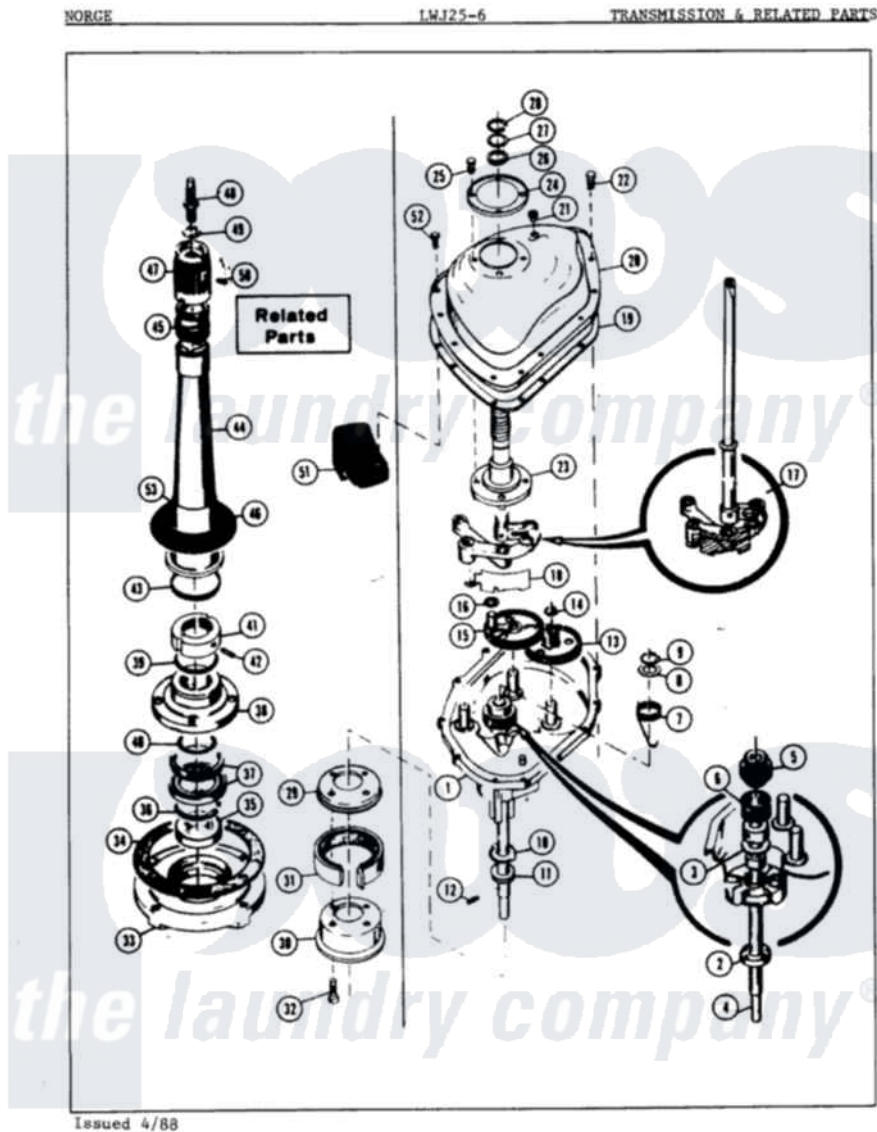

Norge LWJ256H 03 - TRANSMISSION (ORIG. REV. A)

Norge Residential Norge LWJ256H Washer Parts Parts Diagram 03 - TRANSMISSION (ORIG. REV. A)
 Click on the part number to view part

Item	Original Part Number	Replaced By	Status	Part Description
1	33-9986		Not Available	TRANSM HOUSING
"	LA-1033		Not Available	TRANSMISSION REPAIR KIT
2	33-9208		Not Available	SEAL
3	25-7274		Not Available	WASHER, STEEL
"	33-9023N		Not Available	CLUTCH ASM
4	33-9022		Not Available	DRIVE SHAFT
5	33-6115		Not Available	DRIVE PINION
6	33-3195		Not Available	SPRING
7	33-6114	33-6463		Spring
8	25-7415		Not Available	WASHER, FLAT
9	25-7847			Ring, Retaining
10	33-9217		Not Available	THRUST WASHER
11	33-4944			Bearing
12	25-6120		Not Available	PIN
13	35-0547			Cluster Gear
14	25-7853	25-7933		Ring, Retaining