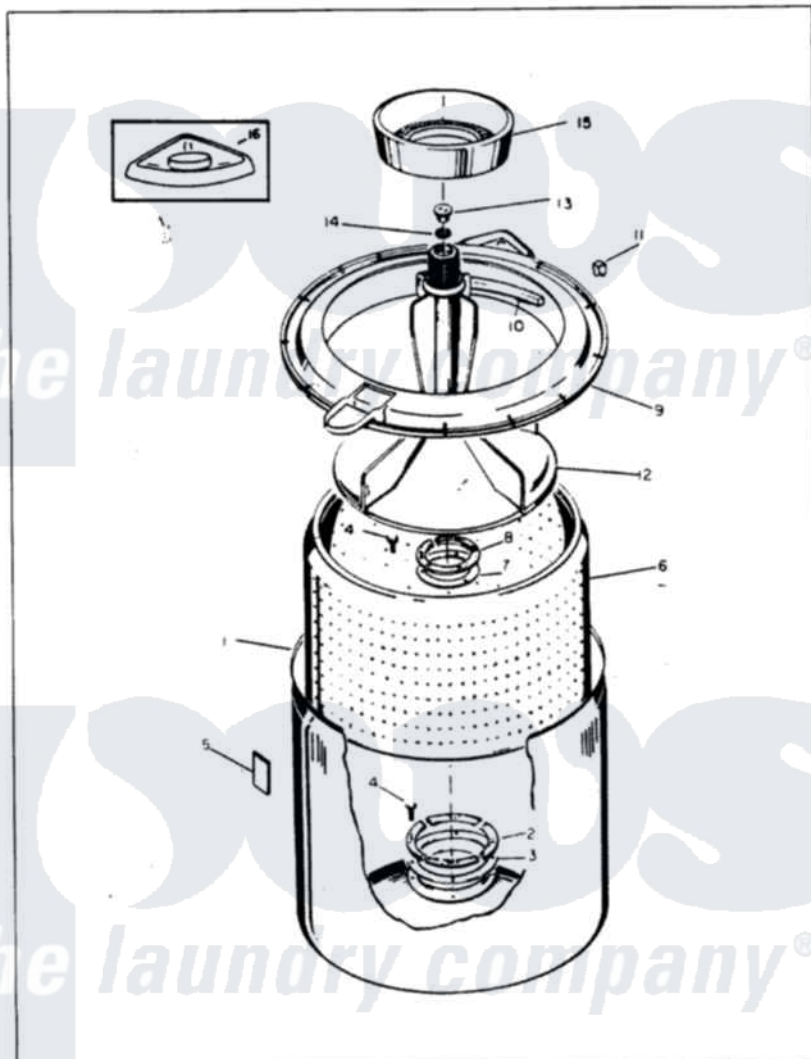

Norge LWJ256H 04 - TUB (ORIG. REV. A)

NORGE

LWJ25-6

TUB

Issued 4/88

Norge Residential Norge LWJ256H Washer Parts Parts Diagram 04 - TUB (ORIG. REV. A)

[Click on the part number to view part](#)

Item	Original Part Number	Replaced By	Status	Part Description
1	33-9392		Not Available	TUB ASSEMBLY
2	33-8800	33-8800K		Plate
3	33-6905			Gasket
4	25-7783	4356852		Screw
5	35-0538			Pad
6	35-0004		Not Available	BASKET ASM
7	33-8959			Gasket
8	33-8799		Not Available	REINF PLATE
9	35-0537	35-0993		Tub Top
10	33-3055			Gasket
11	25-7748			Clip
12	35-0049		Not Available	AGITATOR
13	33-6241			Cap
14	25-7330			Rubber Washer
15	33-9888		Not Available	LINT FILTER
16	33-9906	21001167		Dispenser, Bleach