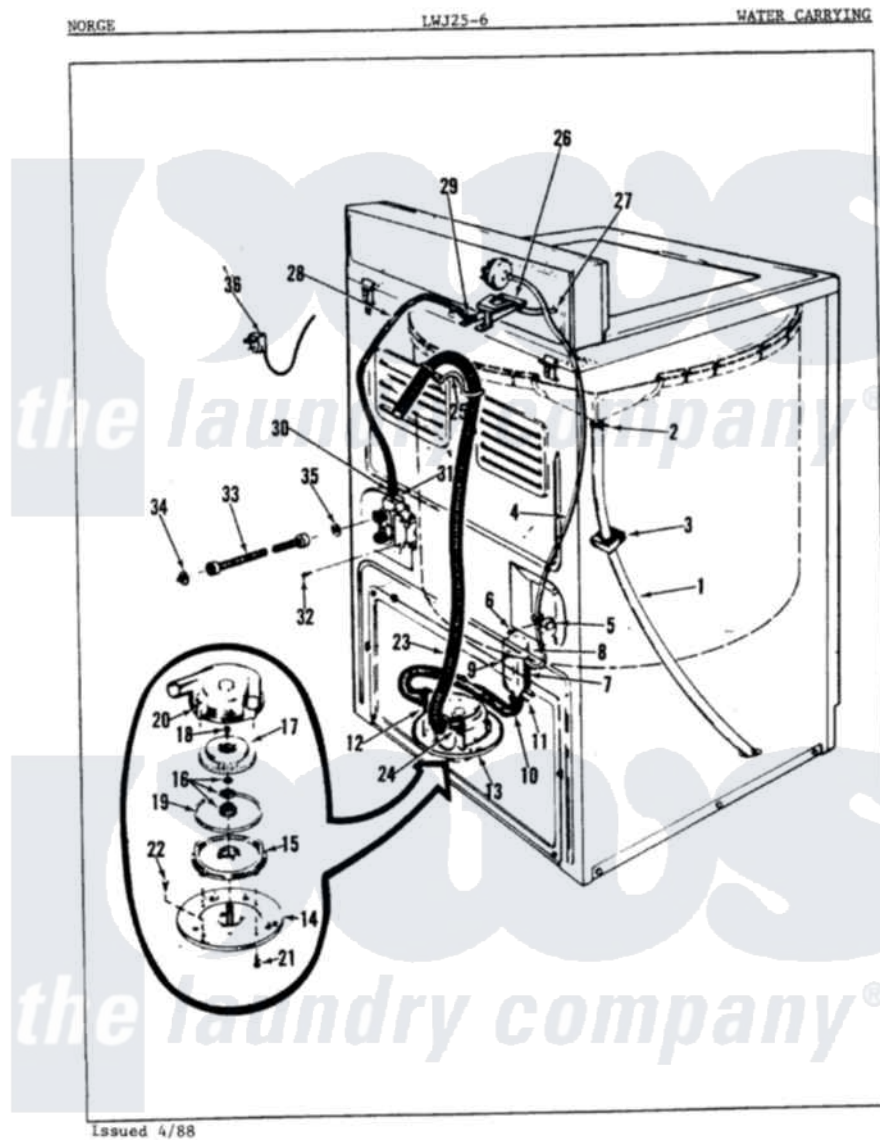

Norge LWJ256H 05 - WATER CARRYING (ORIG. REV. A)

Norge Residential Norge LWJ256H Washer Parts Parts Diagram 05 - WATER CARRYING (ORIG. REV. A)
 Click on the part number to view part

Item	Original Part Number	Replaced By	Status	Part Description
1	35-0059		Not Available	OVERFLOW HOSE
2	25-6057		Not Available	HOSE CLAMP
3	35-0706		Not Available	PAD, FOAM
4	25-7796	596669		Clamp, Manifold
"	35-0853		Not Available	PRES SW HOSE
5	33-6099			Clamp
6	W10124350		Not Available	NOT REQUIRED PART OR SEE NOTE SCREW-PURCHASE LOCALLY
7	33-7314			Sump Assembly
8	33-3633		Not Available	HOSE
9	25-7003			Clamp
10	33-6091			Hose
11	25-6066		Not Available	HOSE CLAMP
12	25-6055		Not Available	HOSE CLAMP
13	35-0008	35-6467		Pump Assem
"	35-1069	35-6467		Pump Assem

14	33-6035		Not Available	PLATE & PULLEY ASSY.
15	33-6029	35-6467		Pump Assem
16	35-0707			Seal, Seat And "O" Ring
17	35-0010			Impeller
18	25-7418	33001178		Back, Tumbler
19	33-6032			Gasket
20	35-0009			Pump Housing
21	25-7405	3196164		Screw
22	25-7419		Not Available	SCREW
23	33-9535	211704		Hose, Drain
"	25-7048			Washer
24	33-9536			Hose Adapter
25	33-9537	22003814		Retainer, Drain Hose
"	25-7881	285655		Clamp, Hose
26	25-7086	Y0308025		Washer, Stainless Steel
"	33-9830		Not Available	INLET FLUME
"	25-3092	90767		Screw, 8A X 3/8 HeX Washer Head Tapping
"	25-7583		Not Available	PLASTIC NUT
27	33-6038		Not Available	FLUME EXT
28	35-0541		Not Available	WATR INLET HOSE
29	25-7867	596669		Clamp, Manifold
30	25-7866	489503		Clamp
31	35-0086	39-1482		Mixing Valve
"	33-7058		Not Available	SUB 36-1456
32	25-7851			Speedclip, End Cap To Top
33	33-7891	89503		Hose-Inlet
"	35-0874	76313		Hosefill
34	33-7313	33-4264N		Strainer And Washer Kit
35	25-7048			Washer
36	35-0680		Not Available	CORD, POWER