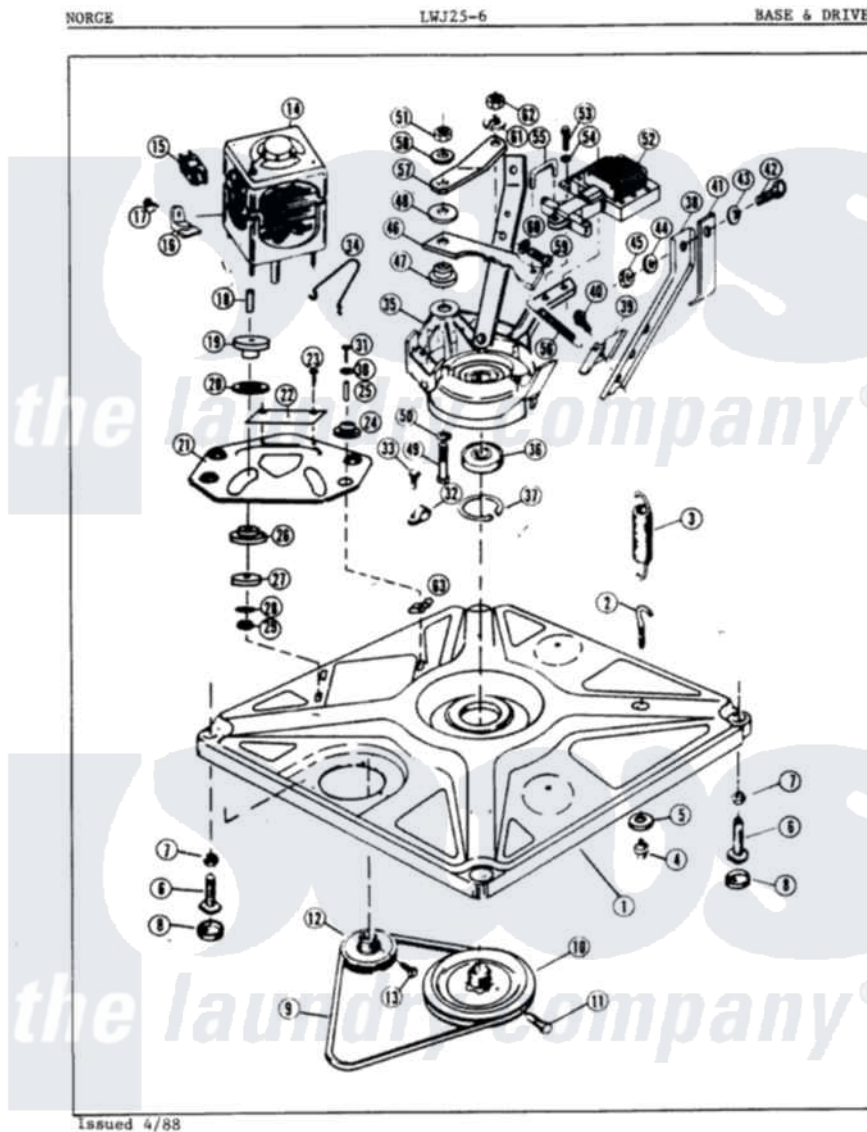

Norge LWJ256W 01 - BASE & DRIVE (ORIG. REV. A)

Norge Residential Norge LWJ256W Washer Parts Parts Diagram 01 - BASE & DRIVE (ORIG. REV. A)
 Click on the part number to view part

Item	Original Part Number	Replaced By	Status	Part Description
1	35-0058			Base Assembly
2	25-7365			Eye Bolt
3	33-9553		Not Available	SPRING
4	25-7362			Anchor Nut
5	25-7727		Not Available	FLAT WASHER
6	35-0771			Leveling Leg
7	25-7032	25-7915		Hex Nut
8	34-0062	25001119		Foot And Pad Assembly
9	33-6343	35-0425		Belt
10	33-9374		Not Available	DRIVE PULLEY
11	25-7361		Not Available	SET SCREW
12	33-1171	21001833		Pulley, Motor
13	25-7117			Set Screw
14	33-9998			Export Motor
15	33-9765			Switch, Motor
16	33-9945			Slide, Foot