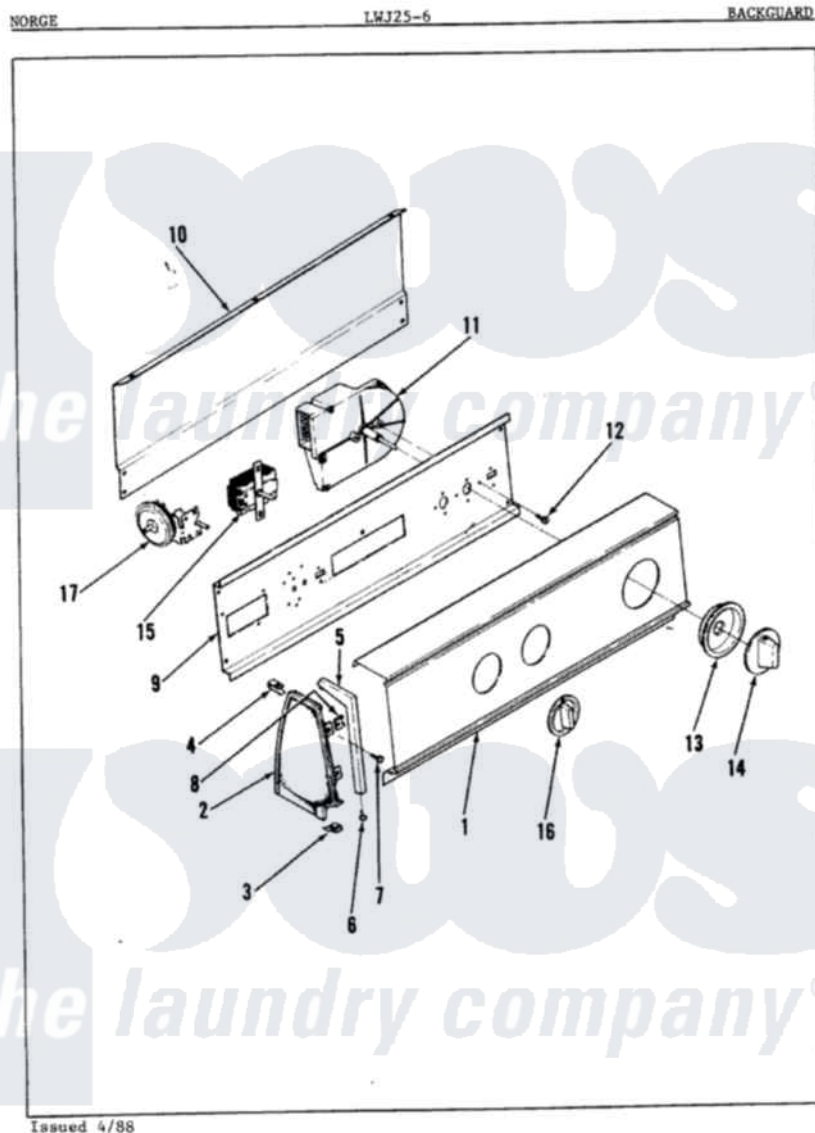

# Norge LWJ256W 02 - CONTROL PANEL (ORIG. REV. A)

Norge [Residential Norge LWJ256W Washer Parts](#) Parts Diagram 02 - CONTROL PANEL (ORIG. REV. A)  
 Click on the part number to view part

Item	Original Part Number	Replaced By	Status	Part Description
1	35-0190		Not Available	CONTROL PANEL
2	25-7649	<a href="#">910187</a>		Screw
"	<a href="#">25-7702</a>			Speedclip, End Cap To Control Panel
"	<a href="#">53-0265</a>			LH Endcap
"	<a href="#">53-0264</a>			RH Endcap
3	34-9487		Not Available	PLATE, REINFORCEMENT
"	25-7697	<a href="#">25-2219</a>		Screw
"	<a href="#">25-7851</a>			Speedclip, End Cap To Top
4	25-7579	<a href="#">489478</a>		Screw, 8 X 1/2
"	<a href="#">25-7852</a>			Speedclip, Rr Shld To End Cap
5	53-0277		Not Available	TRIM, END CAP (RT)
"	53-0278		Not Available	TRIM, END CAP (LT)
6	<a href="#">25-7760</a>			Screw
7	25-3092	<a href="#">90767</a>		Screw, 8A X 3/8 HeX Washer Head Tapping

8	<a href="#">25-7702</a>		Speedclip, End Cap To Control Panel
9	53-0365	<a href="#">53-1676</a>	Shield, Control
10	25-7583		Not Available PLASTIC NUT
"	<a href="#">25-3457</a>		Screw, Sems
"	25-3092	<a href="#">90767</a>	Screw, 8A X 3/8 HeX Washer Head Tapping
"	53-0268	<a href="#">21001460</a>	Shield, Rear
11	35-0518		Not Available MOTOR-TIMER
"	35-0493		Not Available TIMER EXPORT
12	25-0088	<a href="#">489483</a>	Screw 10-32 X 1/2
13	35-0180	<a href="#">12500058</a>	Knob Ski
14	35-0498	<a href="#">12500058</a>	Knob Ski
15	35-0114		Not Available TEMP SWITCH
"	25-3092	<a href="#">90767</a>	Screw, 8A X 3/8 HeX Washer Head Tapping
16	35-0168		Not Available SELECTOR KNOB
17	<a href="#">35-0782</a>		Pressure Switch
"	25-3092	<a href="#">90767</a>	Screw, 8A X 3/8 HeX Washer Head Tapping