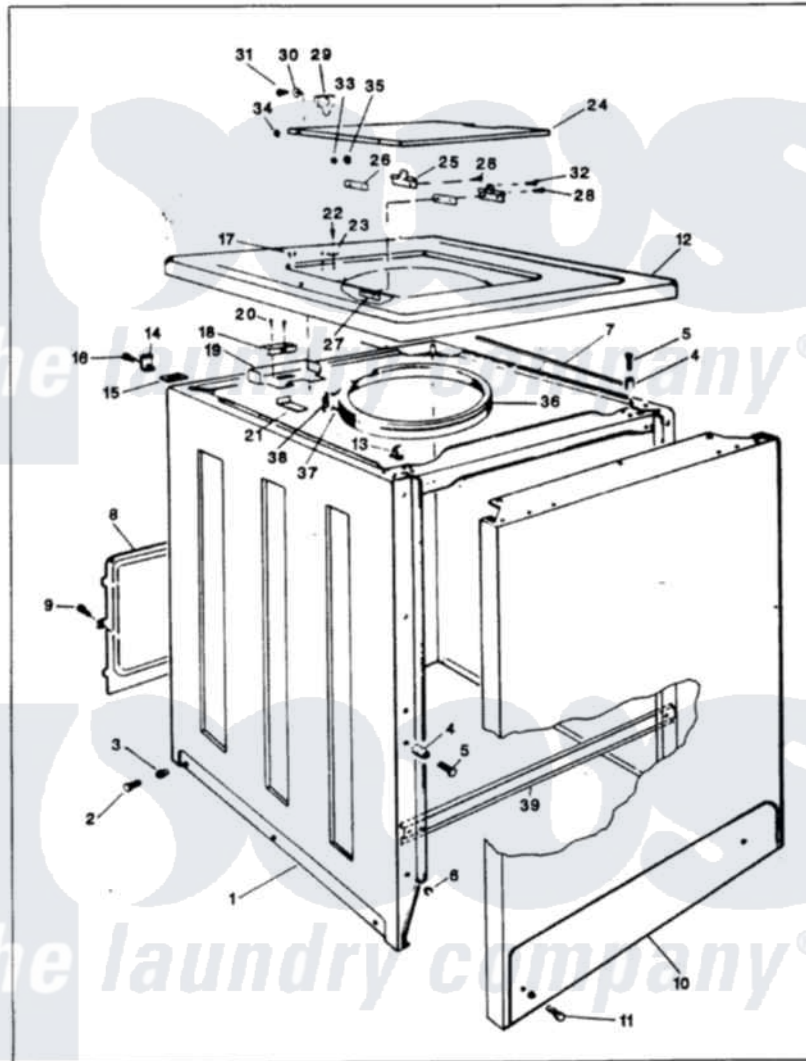

Norge LWJ256W 03 - EXTERIOR (ORIG. REV. A)

NORGE

LWJ25-6

EXTERIOR

Issued 4/08

Norge Residential Norge LWJ256W Washer Parts Parts Diagram 03 - EXTERIOR (ORIG. REV. A)

[Click on the part number to view part](#)

Item	Original Part Number	Replaced By	Status	Part Description
1	35-0061		Not Available	CABINET BODY
2	25-7001	308685		Side Trim)
3	33-2088		Not Available	SLEEVE
"	25-7071		Not Available	LOCKWASHER
"	25-7458	308685		Side Trim)
4	34-9701			Guide, Cabinet
5	25-6109			Screw
6	33-2653			Bumper, Cabinet
7	33-9948		Not Available	CUSHION STRIP
8	33-8687		Not Available	REAR SHIELD
9	25-2000		Not Available	SCREW
10	35-0056		Not Available	FRONT PANEL
11	25-7001	308685		Side Trim)
12	35-0586		Not Available	CABINET TOP
13	25-7285			Clip
14	33-7450	35-2846		Hinge, Cabinet Top