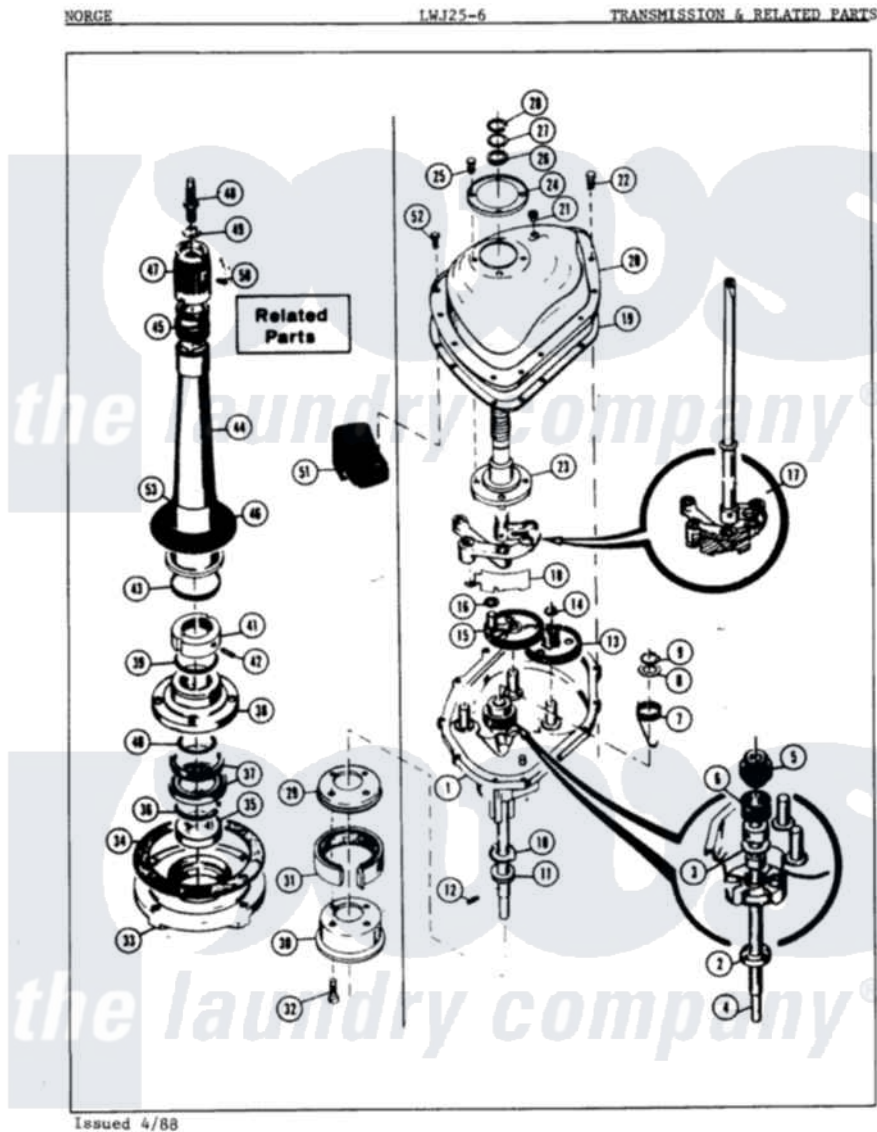

# Norge LWJ256W 04 - TRANSMISSION (ORIG. REV. A)

Norge Residential Norge LWJ256W Washer Parts Parts Diagram 04 - TRANSMISSION (ORIG. REV. A)  
 Click on the part number to view part

Item	Original Part Number	Replaced By	Status	Part Description
1	33-9986		Not Available	TRANSM HOUSING
"	LA-1033		Not Available	TRANSMISSION REPAIR KIT
2	33-9208		Not Available	SEAL
3	25-7274		Not Available	WASHER, STEEL
"	33-9023N		Not Available	CLUTCH ASM
4	33-9022		Not Available	DRIVE SHAFT
5	33-6115		Not Available	DRIVE PINION
6	33-3195		Not Available	SPRING
7	33-6114	<a href="#">33-6463</a>		Spring
8	25-7415		Not Available	WASHER, FLAT
9	<a href="#">25-7847</a>			Ring, Retaining
10	33-9217		Not Available	THRUST WASHER
11	<a href="#">33-4944</a>			Bearing
12	25-6120		Not Available	PIN
13	<a href="#">35-0547</a>			Cluster Gear
14	25-7853	<a href="#">25-7933</a>		Ring, Retaining