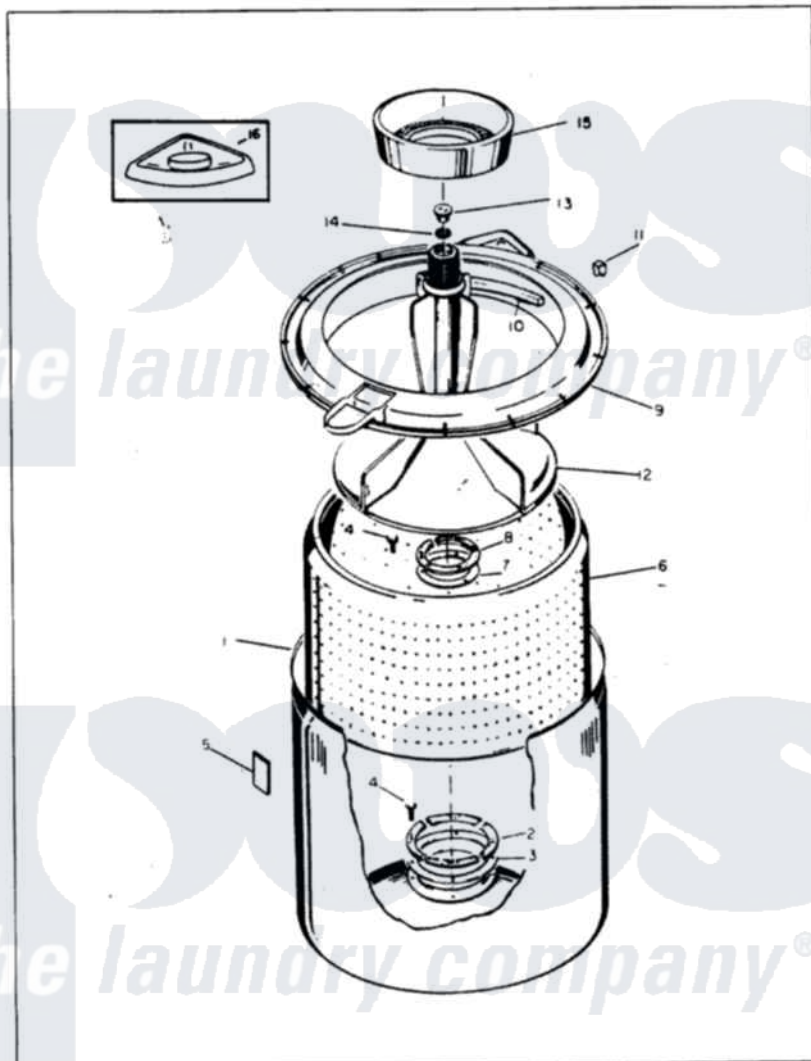

# Norge LWJ256W 05 - TUB (ORIG. REV. A)

NORGE

LWJ25-6

TUB

Issued 4/88

Norge Residential Norge LWJ256W Washer Parts Parts Diagram 05 - TUB (ORIG. REV. A)

[Click on the part number to view part](#)

Item	Original Part Number	Replaced By	Status	Part Description
1	33-9392		Not Available	TUB ASSEMBLY
2	33-8800	<a href="#">33-8800K</a>		Plate
3	<a href="#">33-6905</a>			Gasket
4	25-7783	<a href="#">4356852</a>		Screw
5	<a href="#">35-0538</a>			Pad
6	35-0004		Not Available	BASKET ASM
7	<a href="#">33-8959</a>			Gasket
8	33-8799		Not Available	REINF PLATE
9	35-0537	<a href="#">35-0993</a>		Tub Top
10	<a href="#">33-3055</a>			Gasket
11	<a href="#">25-7748</a>			Clip
12	35-0049		Not Available	AGITATOR
13	<a href="#">33-6241</a>			Cap
14	<a href="#">25-7330</a>			Rubber Washer
15	33-9888		Not Available	LINT FILTER
16	33-9906	<a href="#">21001167</a>		Dispenser, Bleach