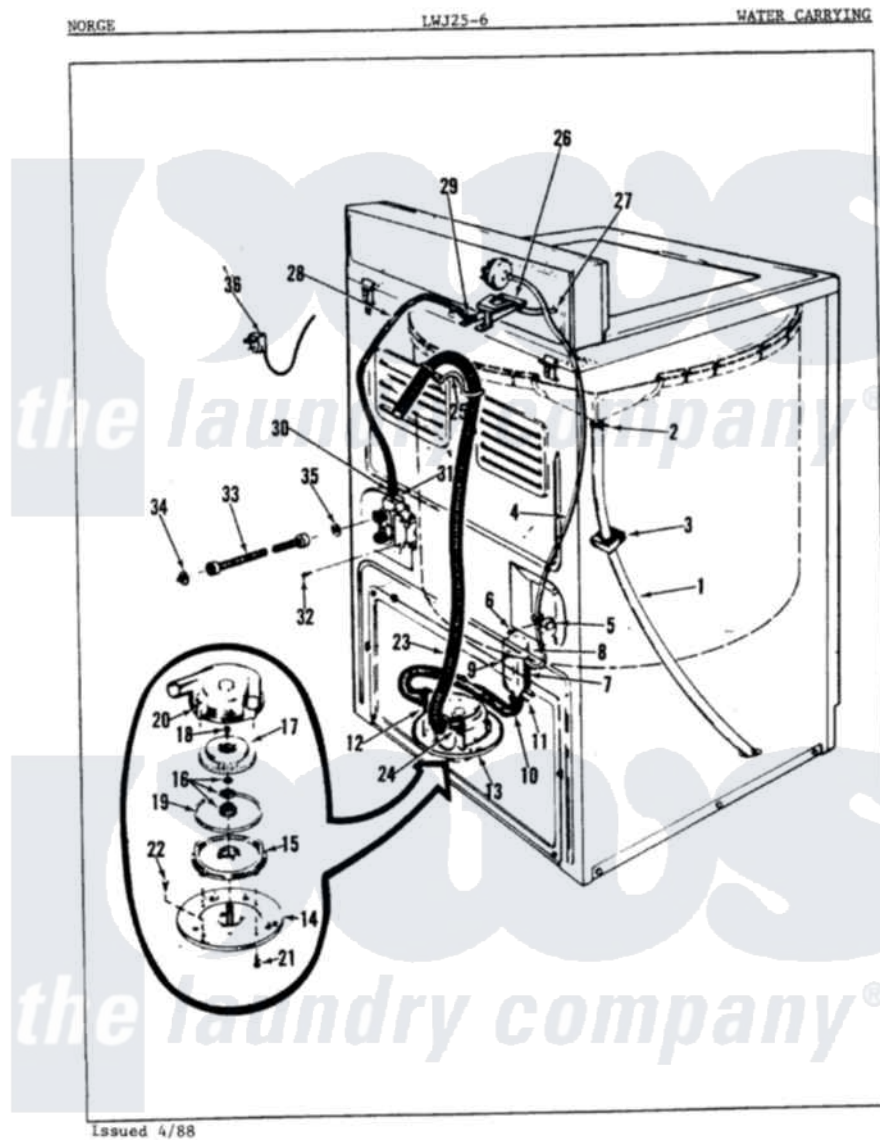

Norge LWJ256W 06 - WATER CARRYING (ORIG. REV. A)

Norge Residential Norge LWJ256W Washer Parts Parts Diagram 06 - WATER CARRYING (ORIG. REV. A)
 Click on the part number to view part

Item	Original Part Number	Replaced By	Status	Part Description
1	35-0059		Not Available	OVERFLOW HOSE
2	25-6057		Not Available	HOSE CLAMP
3	35-0706		Not Available	PAD, FOAM
4	25-7796	596669		Clamp, Manifold
"	35-0853		Not Available	PRES SW HOSE
5	33-6099			Clamp
6	W10124350		Not Available	NOT REQUIRED PART OR SEE NOTE SCREW-PURCHASE LOCALLY
7	33-7314			Sump Assembly
8	33-3633		Not Available	HOSE
9	25-7003			Clamp
10	33-6091			Hose
11	25-6066		Not Available	HOSE CLAMP
12	25-6055		Not Available	HOSE CLAMP
13	35-0008	35-6467		Pump Assem
"	35-1069	35-6467		Pump Assem

14	33-6035		Not Available	PLATE & PULLEY ASSY.
15	33-6029	35-6467		Pump Assem
16	35-0707			Seal, Seat And "O" Ring
17	35-0010			Impeller
18	25-7418	33001178		Back, Tumbler
19	33-6032			Gasket
20	35-0009			Pump Housing
21	25-7405	3196164		Screw
22	25-7419		Not Available	SCREW
23	33-9535	211704		Hose, Drain
"	25-7048			Washer
24	33-9536			Hose Adapter
25	33-9537	22003814		Retainer, Drain Hose
"	25-7881	285655		Clamp, Hose
26	25-7086	Y0308025		Washer, Stainless Steel
"	33-9830		Not Available	INLET FLUME
"	25-3092	90767		Screw, 8A X 3/8 HeX Washer Head Tapping
"	25-7583		Not Available	PLASTIC NUT
27	33-6038		Not Available	FLUME EXT
28	35-0541		Not Available	WATR INLET HOSE
29	25-7867	596669		Clamp, Manifold
30	25-7866	489503		Clamp
31	35-0086	39-1482		Mixing Valve
"	33-7058		Not Available	SUB 36-1456
32	25-7851			Speedclip, End Cap To Top
33	33-7891	89503		Hose-Inlet
"	35-0874	76313		Hosefill
34	33-7313	33-4264N		Strainer And Washer Kit
35	25-7048			Washer
36	35-0680		Not Available	CORD, POWER