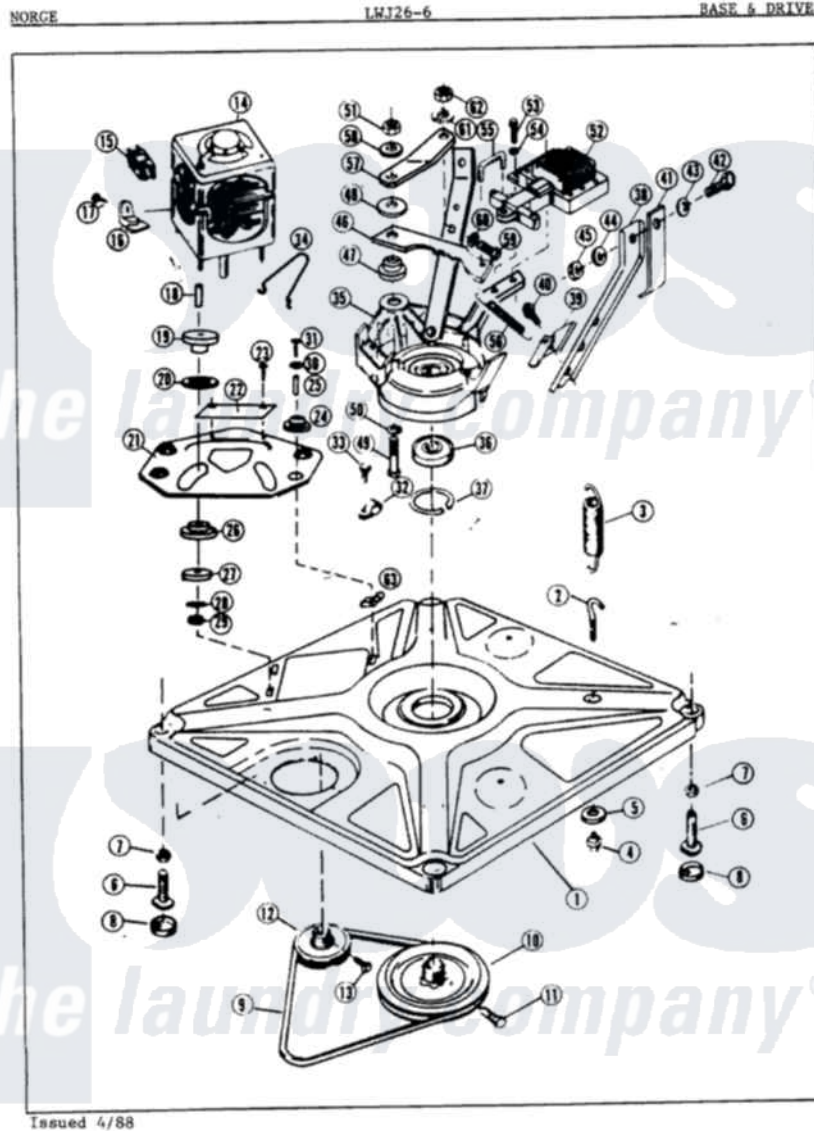

# Norge LWJ266A 01 - BASE & DRIVE (ORIG. REV. A)

Norge Residential Norge LWJ266A Washer Parts Parts Diagram 01 - BASE & DRIVE (ORIG. REV. A)  
 Click on the part number to view part

Item	Original Part Number	Replaced By	Status	Part Description
1	<a href="#">35-0058</a>			Base Assembly
2	<a href="#">25-7365</a>			Eye Bolt
3	33-9553		Not Available	SPRING
4	<a href="#">25-7362</a>			Anchor Nut
5	25-7727		Not Available	FLAT WASHER
6	<a href="#">35-0771</a>			Leveling Leg
"	33-0679	<a href="#">35-0771</a>		Leveling Leg
7	25-7032	<a href="#">25-7915</a>		Hex Nut
8	34-0062	<a href="#">25001119</a>		Foot And Pad Assembly
9	35-0465		Not Available	DRIVE BELT
10	33-9374		Not Available	DRIVE PULLEY
11	25-7361		Not Available	SET SCREW
12	33-9952		Not Available	MOTOR PULLEY
13	<a href="#">25-7117</a>			Set Screw
14	<a href="#">33-9998</a>			Export Motor
15	<a href="#">33-9765</a>			Switch, Motor