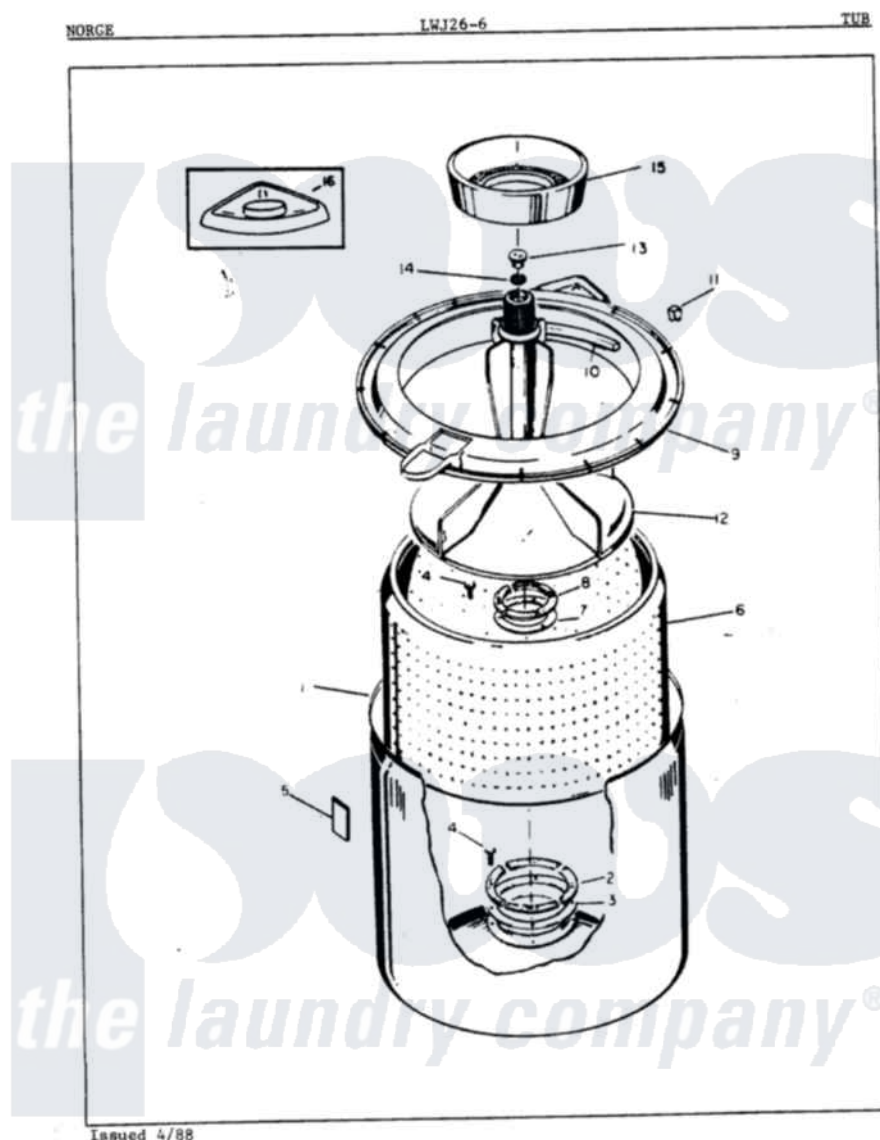

# Norge LWJ266A 04 - TUB (ORIG. REV. A)

Norge Residential Norge LWJ266A Washer Parts Parts Diagram 04 - TUB (ORIG. REV. A)  
 Click on the part number to view part

Item	Original Part Number	Replaced By	Status	Part Description
1	33-9392		Not Available	TUB ASSEMBLY
2	33-8800	<a href="#">33-8800K</a>		Plate
3	<a href="#">33-6905</a>			Gasket
4	25-7783	<a href="#">4356852</a>		Screw
5	<a href="#">35-0538</a>			Pad
6	35-0004		Not Available	BASKET ASM
7	<a href="#">33-8959</a>			Gasket
8	33-8799		Not Available	REINF PLATE
9	35-0537	<a href="#">35-0993</a>		Tub Top
10	<a href="#">33-3055</a>			Gasket
11	<a href="#">25-7748</a>			Clip
12	35-0049		Not Available	AGITATOR
13	<a href="#">33-6241</a>			Cap
14	<a href="#">25-7330</a>			Rubber Washer
15	33-9888		Not Available	LINT FILTER
16	33-9906	<a href="#">21001167</a>		Dispenser, Bleach