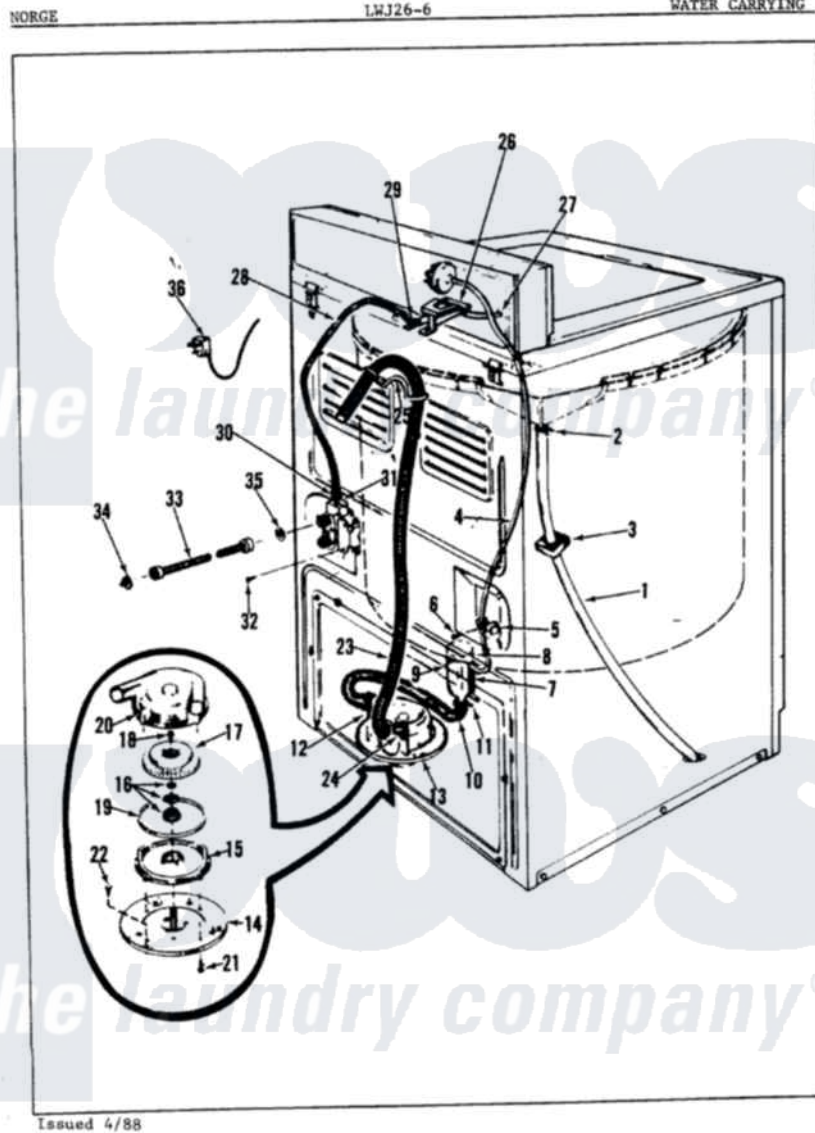

Norge LWJ266A 05 - WATER CARRYING (ORIG. REV. A)

Norge Residential Norge LWJ266A Washer Parts Parts Diagram 05 - WATER CARRYING (ORIG. REV. A)
 Click on the part number to view part

Item	Original Part Number	Replaced By	Status	Part Description
1	35-0059		Not Available	OVERFLOW HOSE
2	25-6057		Not Available	HOSE CLAMP
3	35-0706		Not Available	PAD, FOAM
4	25-7796	596669		Clamp, Manifold
"	35-0853		Not Available	PRES SW HOSE
5	33-6099			Clamp
6	W10124350		Not Available	NOT REQUIRED PART OR SEE NOTE SCREW-PURCHASE LOCALLY
7	33-7314			Sump Assembly
8	33-3633		Not Available	HOSE
9	25-7003			Clamp
10	33-6091			Hose
11	25-6066		Not Available	HOSE CLAMP
12	25-6055		Not Available	HOSE CLAMP
13	35-0008	35-6467		Pump Assem
"	35-1069	35-6467		Pump Assem

14	33-6035		Not Available	PLATE & PULLEY ASSY.
15	33-6029	35-6467		Pump Assem
16	35-0707			Seal, Seat And "O" Ring
17	35-0010			Impeller
18	25-7418	33001178		Back, Tumbler
19	33-6032			Gasket
20	35-0009			Pump Housing
21	25-7405	3196164		Screw
22	25-7419		Not Available	SCREW
23	33-9535	211704		Hose, Drain
"	25-7048			Washer
24	33-9536			Hose Adapter
25	33-9537	22003814		Retainer, Drain Hose
"	25-7881	285655		Clamp, Hose
26	25-7086	Y0308025		Washer, Stainless Steel
"	33-9830		Not Available	INLET FLUME
"	25-3092	90767		Screw, 8A X 3/8 HeX Washer Head Tapping
"	25-7583		Not Available	PLASTIC NUT
27	33-6038		Not Available	FLUME EXT
28	35-0541		Not Available	WATR INLET HOSE
29	25-7867	596669		Clamp, Manifold
30	25-7866	489503		Clamp
31	35-0086	39-1482		Mixing Valve
"	33-7058		Not Available	SUB 36-1456
32	25-7851			Speedclip, End Cap To Top
33	33-7891	89503		Hose-Inlet
"	35-0874	76313		Hosefill
34	33-7313	33-4264N		Strainer And Washer Kit
35	25-7048			Washer
36	35-0680		Not Available	CORD, POWER