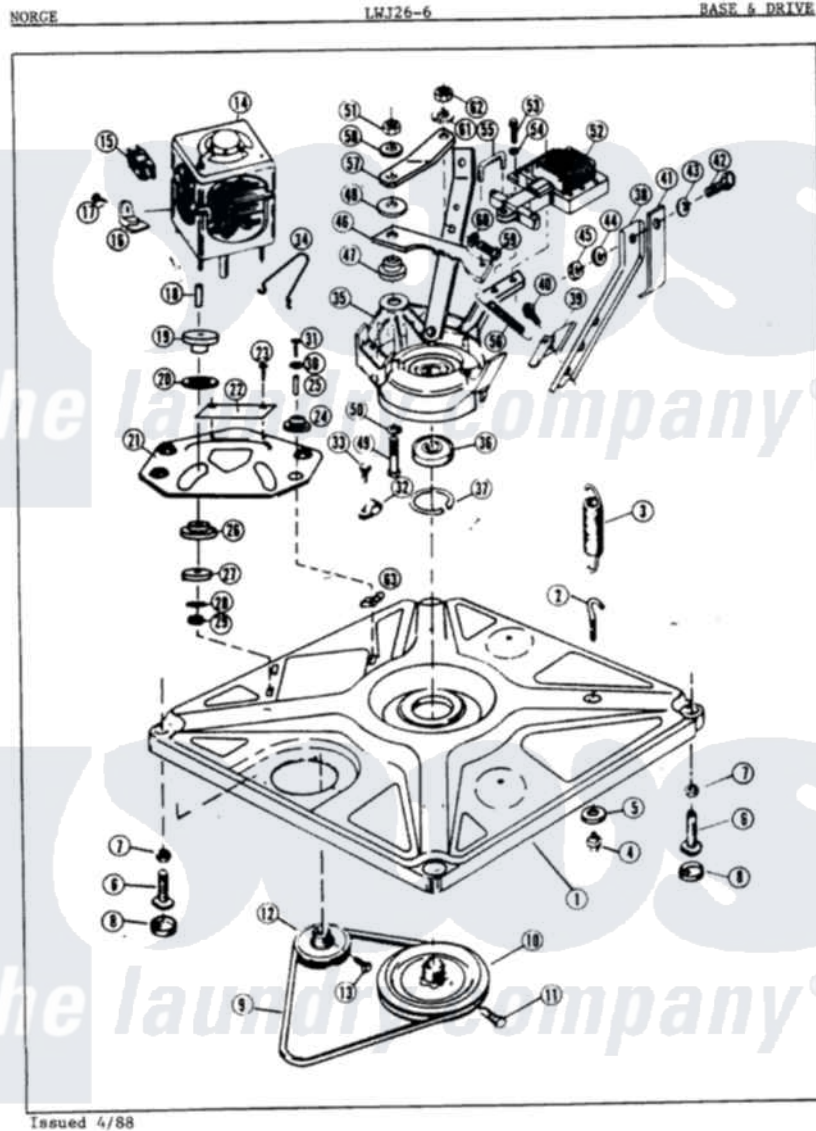

# Norge LWJ266H 01 - BASE & DRIVE (ORIG. REV. A)

Norge Residential Norge LWJ266H Washer Parts Parts Diagram 01 - BASE & DRIVE (ORIG. REV. A)  
 Click on the part number to view part

Item	Original Part Number	Replaced By	Status	Part Description
1	<a href="#">35-0058</a>			Base Assembly
2	<a href="#">25-7365</a>			Eye Bolt
3	33-9553		Not Available	SPRING
4	<a href="#">25-7362</a>			Anchor Nut
5	25-7727		Not Available	FLAT WASHER
6	<a href="#">35-0771</a>			Leveling Leg
"	33-0679	<a href="#">35-0771</a>		Leveling Leg
7	25-7032	<a href="#">25-7915</a>		Hex Nut
8	34-0062	<a href="#">25001119</a>		Foot And Pad Assembly
9	35-0465		Not Available	DRIVE BELT
10	33-9374		Not Available	DRIVE PULLEY
11	25-7361		Not Available	SET SCREW
12	33-9952		Not Available	MOTOR PULLEY
13	<a href="#">25-7117</a>			Set Screw
14	<a href="#">33-9998</a>			Export Motor
15	<a href="#">33-9765</a>			Switch, Motor