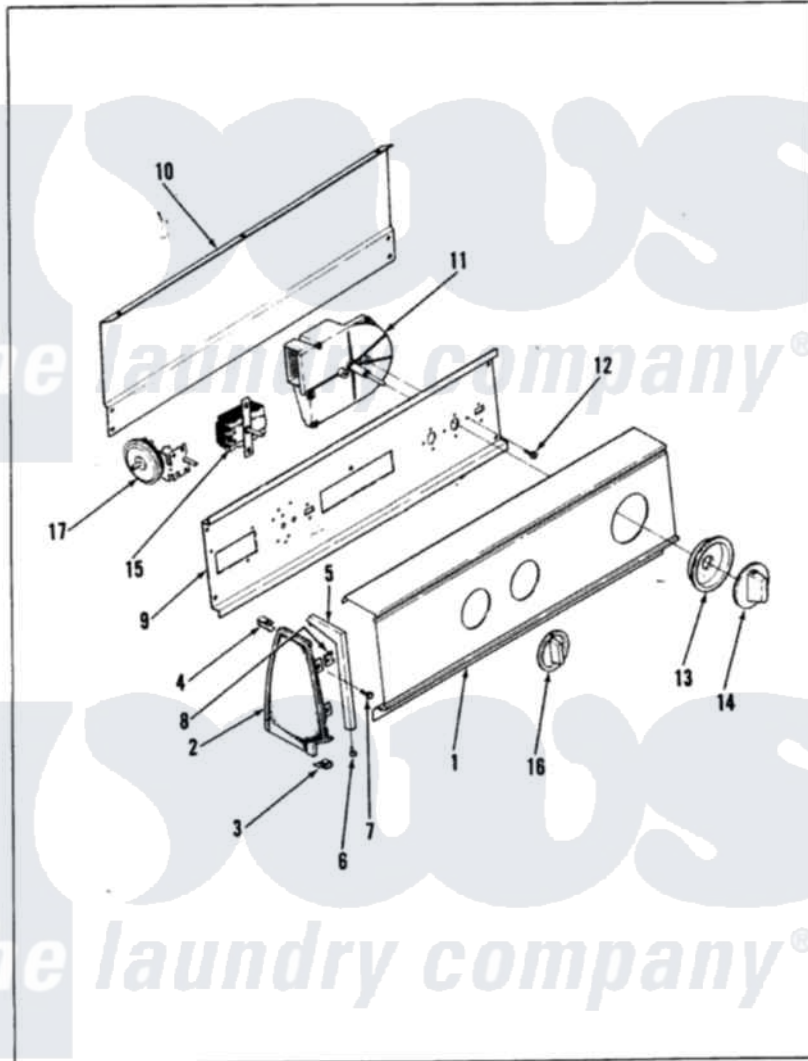

Norge LWJ266H 02 - CONTROL PANEL (ORIG. REV. A)

NORGE

LWJ26-6

BACKGUARD

Issued 4/88

Norge [Residential Norge LWJ266H Washer Parts](#) Parts Diagram 02 - CONTROL PANEL (ORIG. REV. A)
 Click on the part number to view part

Item	Original Part Number	Replaced By	Status	Part Description
1	35-0190		Not Available	CONTROL PANEL
2	25-7649	910187		Screw
"	25-7702			Speedclip, End Cap To Control Panel
"	53-0265			LH Endcap
"	53-0264			RH Endcap
3	34-9487		Not Available	PLATE, REINFORCEMENT
"	25-7697	25-2219		Screw
"	25-7851			Speedclip, End Cap To Top
4	25-7579	489478		Screw, 8 X 1/2
"	25-7852			Speedclip, Rr Shld To End Cap
5	53-0277		Not Available	TRIM, END CAP (RT)
"	53-0278		Not Available	TRIM, END CAP (LT)
6	25-7760			Screw
7	25-3092	90767		Screw, 8A X 3/8 HeX Washer Head Tapping

8	25-7702		Speedclip, End Cap To Control Panel
9	53-0365	53-1676	Shield, Control
10	25-7583		Not Available PLASTIC NUT
"	25-3457		Screw, Sems
"	25-3092	90767	Screw, 8A X 3/8 HeX Washer Head Tapping
"	53-0268	21001460	Shield, Rear
11	35-0517		Not Available TIMER MOTOR
"	35-0492		Not Available EXPORT TIMER
12	25-0088	489483	Screw 10-32 X 1/2
13	35-0180	12500058	Knob Ski
14	35-0498	12500058	Knob Ski
15	35-0114		Not Available TEMP SWITCH
"	25-3092	90767	Screw, 8A X 3/8 HeX Washer Head Tapping
16	35-0168		Not Available SELECTOR KNOB
17	35-0782		Pressure Switch
"	25-3092	90767	Screw, 8A X 3/8 HeX Washer Head Tapping