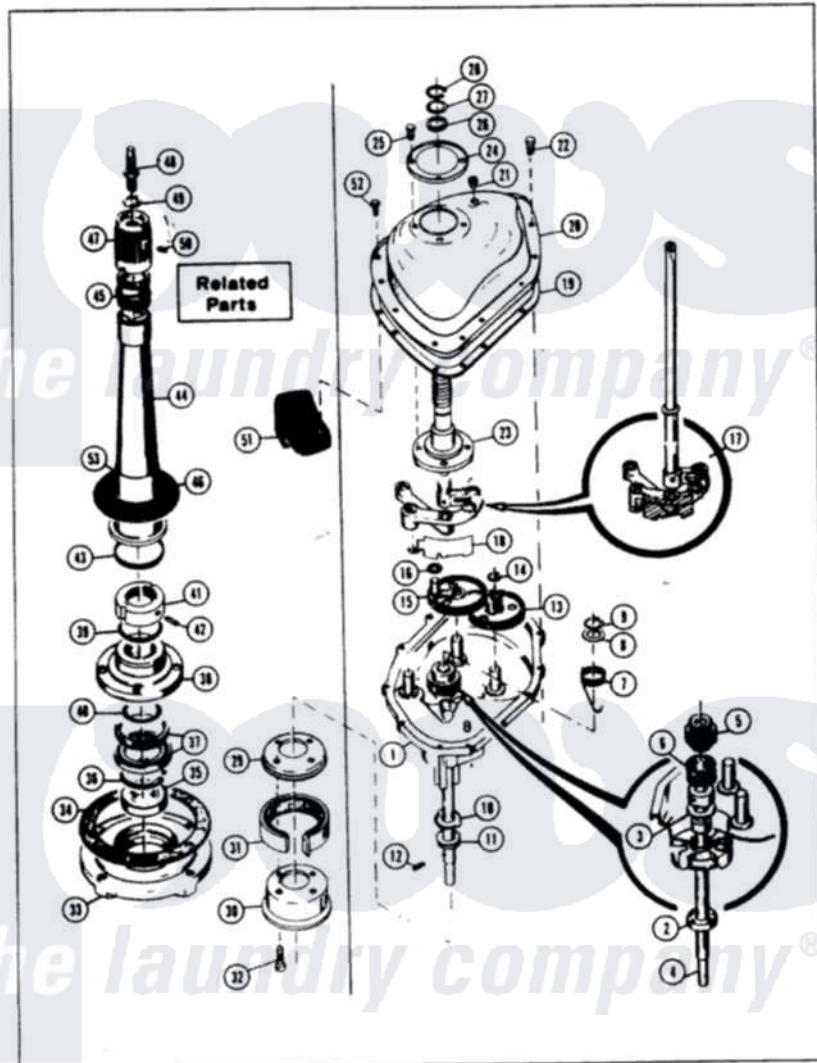

Norge LWJ266H 03 - TRANSMISSION (ORIG. REV. A)

NORGE LWJ26-6 TRANSMISSION & RELATED PARTS

Issued 4/88

Norge Residential Norge LWJ266H Washer Parts Parts Diagram 03 - TRANSMISSION (ORIG. REV. A)
 Click on the part number to view part

Item	Original Part Number	Replaced By	Status	Part Description
1	33-9986		Not Available	TRANSM HOUSING
"	LA-1033		Not Available	TRANSMISSION REPAIR KIT
2	33-9208		Not Available	SEAL
3	25-7274		Not Available	WASHER, STEEL
"	33-9023N		Not Available	CLUTCH ASM
4	33-9022		Not Available	DRIVE SHAFT
5	33-6115		Not Available	DRIVE PINION
6	33-3195		Not Available	SPRING
7	33-6114	33-6463		Spring
8	25-7415		Not Available	WASHER, FLAT
9	25-7847			Ring, Retaining
10	33-9217		Not Available	THRUST WASHER
11	33-4944			Bearing
12	25-6120		Not Available	PIN
13	35-0547			Cluster Gear
14	25-7853	25-7933		Ring, Retaining