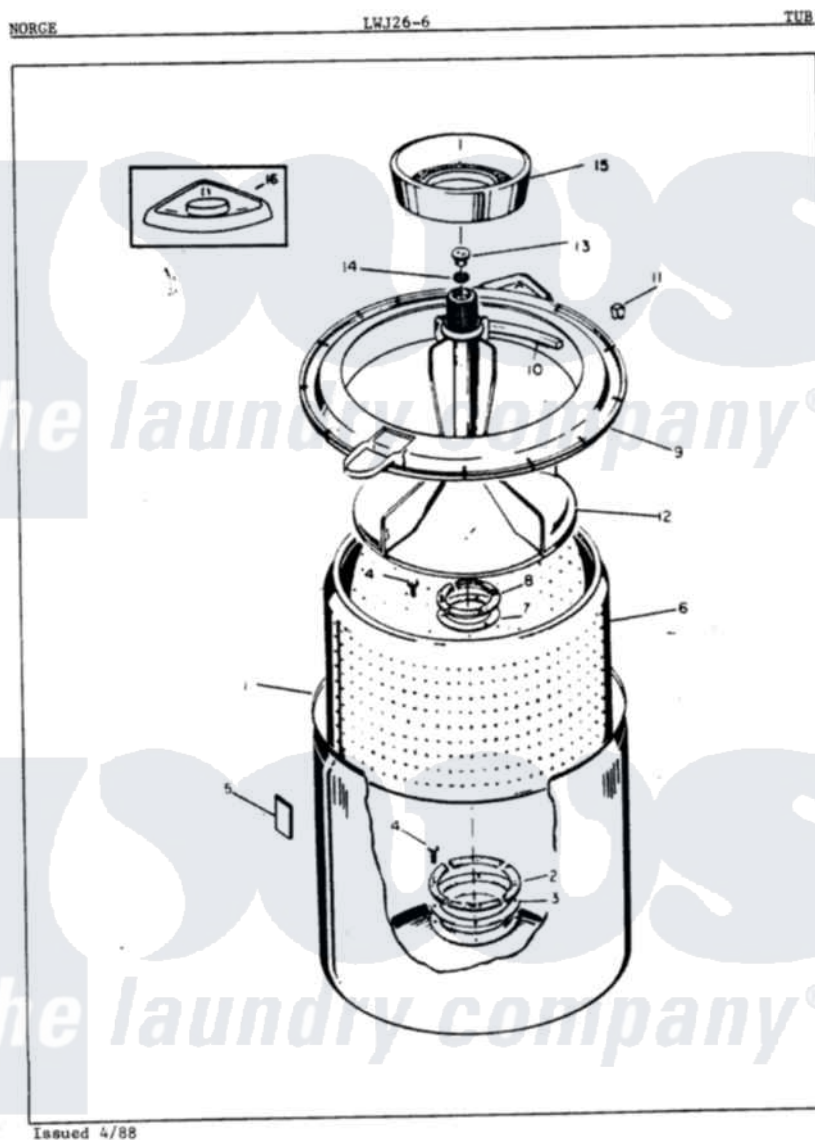

Norge LWJ266H 04 - TUB (ORIG. REV. A)

Norge Residential Norge LWJ266H Washer Parts Parts Diagram 04 - TUB (ORIG. REV. A)
 Click on the part number to view part

Item	Original Part Number	Replaced By	Status	Part Description
1	33-9392		Not Available	TUB ASSEMBLY
2	33-8800	33-8800K		Plate
3	33-6905			Gasket
4	25-7783	4356852		Screw
5	35-0538			Pad
6	35-0004		Not Available	BASKET ASM
7	33-8959			Gasket
8	33-8799		Not Available	REINF PLATE
9	35-0537	35-0993		Tub Top
10	33-3055			Gasket
11	25-7748			Clip
12	35-0049		Not Available	AGITATOR
13	33-6241			Cap
14	25-7330			Rubber Washer
15	33-9888		Not Available	LINT FILTER
16	33-9906	21001167		Dispenser, Bleach