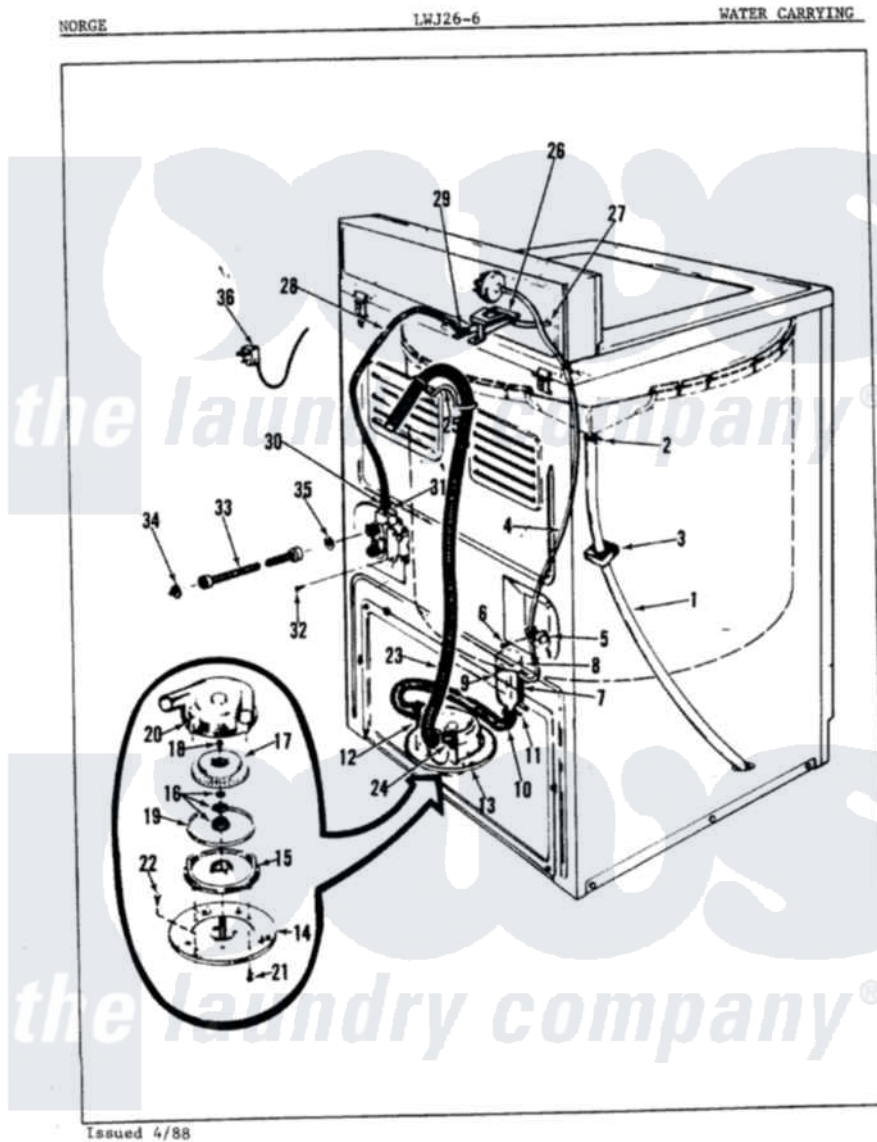

Norge LWJ266H 05 - WATER CARRYING (ORIG. REV. A)

Norge Residential Norge LWJ266H Washer Parts Parts Diagram 05 - WATER CARRYING (ORIG. REV. A)
 Click on the part number to view part

Item	Original Part Number	Replaced By	Status	Part Description
1	35-0059		Not Available	OVERFLOW HOSE
2	25-6057		Not Available	HOSE CLAMP
3	35-0706		Not Available	PAD, FOAM
4	25-7796	596669		Clamp, Manifold
"	35-0853		Not Available	PRES SW HOSE
5	33-6099			Clamp
6	W10124350		Not Available	NOT REQUIRED PART OR SEE NOTE SCREW-PURCHASE LOCALLY
7	33-7314			Sump Assembly
8	33-3633		Not Available	HOSE
9	25-7003			Clamp
10	33-6091			Hose
11	25-6066		Not Available	HOSE CLAMP
12	25-6055		Not Available	HOSE CLAMP
13	35-0008	35-6467		Pump Assem
"	35-1069	35-6467		Pump Assem

14	33-6035		Not Available	PLATE & PULLEY ASSY.
15	33-6029	35-6467		Pump Assem
16	35-0707			Seal, Seat And "O" Ring
17	35-0010			Impeller
18	25-7418	33001178		Back, Tumbler
19	33-6032			Gasket
20	35-0009			Pump Housing
21	25-7405	3196164		Screw
22	25-7419		Not Available	SCREW
23	33-9535	211704		Hose, Drain
"	25-7048			Washer
24	33-9536			Hose Adapter
25	33-9537	22003814		Retainer, Drain Hose
"	25-7881	285655		Clamp, Hose
26	25-7086	Y0308025		Washer, Stainless Steel
"	33-9830		Not Available	INLET FLUME
"	25-3092	90767		Screw, 8A X 3/8 HeX Washer Head Tapping
"	25-7583		Not Available	PLASTIC NUT
27	33-6038		Not Available	FLUME EXT
28	35-0541		Not Available	WATR INLET HOSE
29	25-7867	596669		Clamp, Manifold
30	25-7866	489503		Clamp
31	35-0086	39-1482		Mixing Valve
"	33-7058		Not Available	SUB 36-1456
32	25-7851			Speedclip, End Cap To Top
33	33-7891	89503		Hose-Inlet
"	35-0874	76313		Hosefill
34	33-7313	33-4264N		Strainer And Washer Kit
35	25-7048			Washer
36	35-0680		Not Available	CORD, POWER