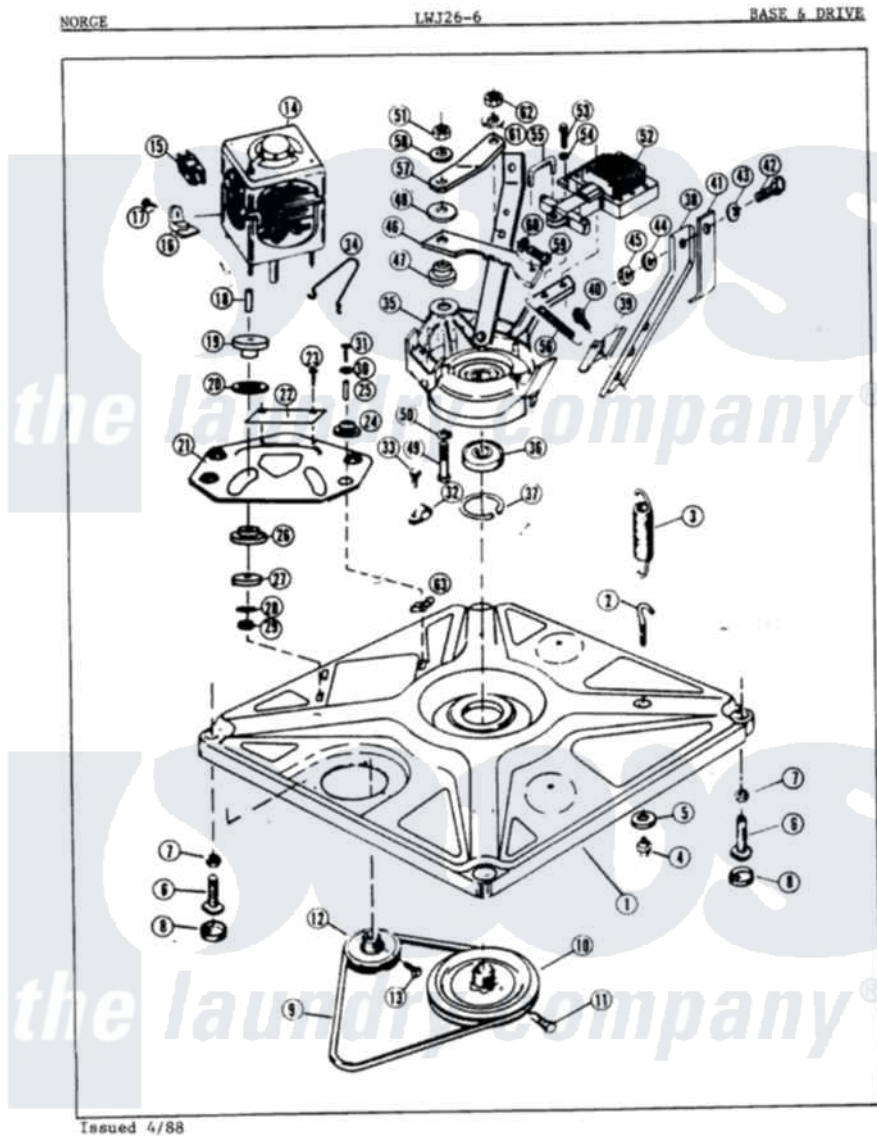

Norge LWJ266W 01 - BASE & DRIVE (ORIG. REV. A)

Norge Residential Norge LWJ266W Washer Parts Parts Diagram 01 - BASE & DRIVE (ORIG. REV. A)
 Click on the part number to view part

Item	Original Part Number	Replaced By	Status	Part Description
1	35-0058			Base Assembly
2	25-7365			Eye Bolt
3	33-9553		Not Available	SPRING
4	25-7362			Anchor Nut
5	25-7727		Not Available	FLAT WASHER
6	35-0771			Leveling Leg
"	33-0679	35-0771		Leveling Leg
7	25-7032	25-7915		Hex Nut
8	34-0062	25001119		Foot And Pad Assembly
9	35-0465		Not Available	DRIVE BELT
10	33-9374		Not Available	DRIVE PULLEY
11	25-7361		Not Available	SET SCREW
12	33-9952		Not Available	MOTOR PULLEY
13	25-7117			Set Screw
14	33-9998			Export Motor
15	33-9765			Switch, Motor