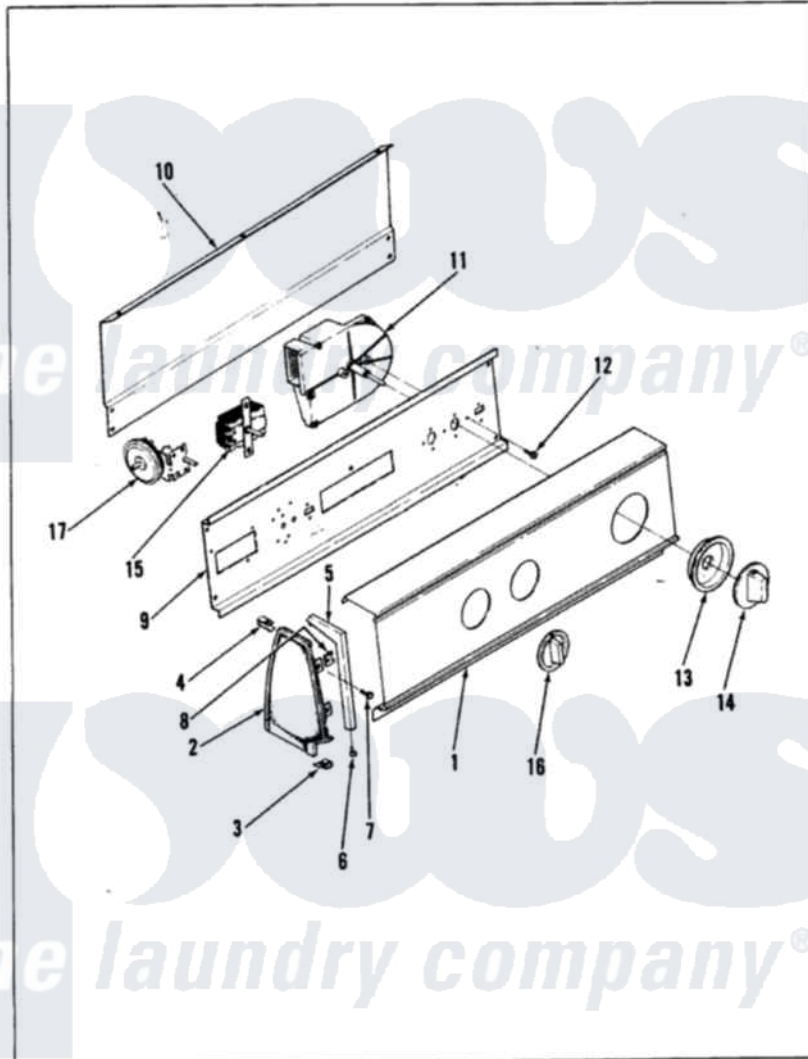

Norge LWJ266W 02 - CONTROL PANEL (ORIG. REV. A)

NORGE

LWJ26-6

BACKGUARD

Issued 4/88

Norge Residential Norge LWJ266W Washer Parts Parts Diagram 02 - CONTROL PANEL (ORIG. REV. A)
 Click on the part number to view part

Item	Original Part Number	Replaced By	Status	Part Description
1	35-0190		Not Available	CONTROL PANEL
2	25-7649	910187		Screw
"	25-7702			Speedclip, End Cap To Control Panel
"	53-0265			LH Endcap
"	53-0264			RH Endcap
3	34-9487		Not Available	PLATE, REINFORCEMENT
"	25-7697	25-2219		Screw
"	25-7851			Speedclip, End Cap To Top
4	25-7579	489478		Screw, 8 X 1/2
"	25-7852			Speedclip, Rr Shld To End Cap
5	53-0277		Not Available	TRIM, END CAP (RT)
"	53-0278		Not Available	TRIM, END CAP (LT)
6	25-7760			Screw
7	25-3092	90767		Screw, 8A X 3/8 HeX Washer Head Tapping

8	25-7702		Speedclip, End Cap To Control Panel
9	53-0365	53-1676	Shield, Control
10	25-7583		Not Available PLASTIC NUT
"	25-3457		Screw, Sems
"	25-3092	90767	Screw, 8A X 3/8 HeX Washer Head Tapping
"	53-0268	21001460	Shield, Rear
11	35-0517		Not Available TIMER MOTOR
"	35-0492		Not Available EXPORT TIMER
12	25-0088	489483	Screw 10-32 X 1/2
13	35-0180	12500058	Knob Ski
14	35-0498	12500058	Knob Ski
15	35-0114		Not Available TEMP SWITCH
"	25-3092	90767	Screw, 8A X 3/8 HeX Washer Head Tapping
16	35-0168		Not Available SELECTOR KNOB
17	35-0782		Pressure Switch
"	25-3092	90767	Screw, 8A X 3/8 HeX Washer Head Tapping