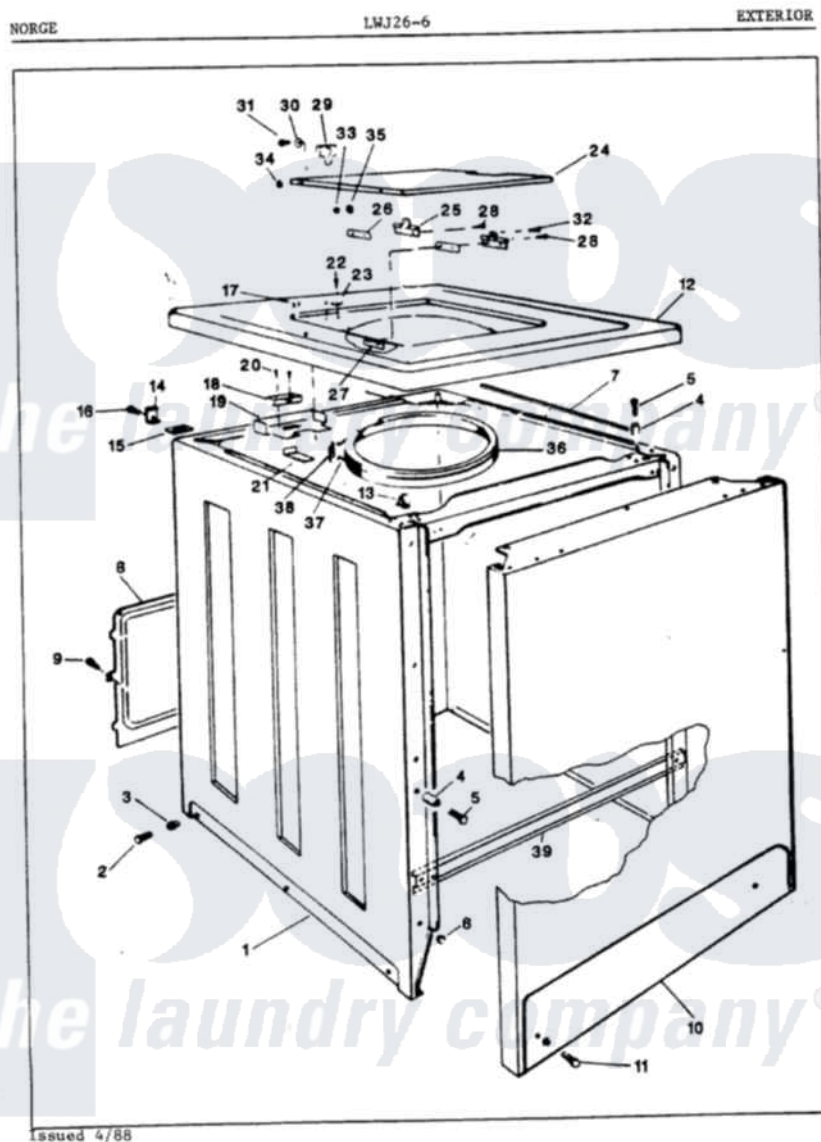

# Norge LWJ266W 03 - EXTERIOR (ORIG. REV. A)

Norge Residential Norge LWJ266W Washer Parts Parts Diagram 03 - EXTERIOR (ORIG. REV. A)  
 Click on the part number to view part

Item	Original Part Number	Replaced By	Status	Part Description
1	35-0061		Not Available	CABINET BODY
2	25-7001	<a href="#">308685</a>		Side Trim )
3	33-2088		Not Available	SLEEVE
"	25-7071		Not Available	LOCKWASHER
"	25-7458	<a href="#">308685</a>		Side Trim )
4	<a href="#">34-9701</a>			Guide, Cabinet
5	<a href="#">25-6109</a>			Screw
6	<a href="#">33-2653</a>			Bumper, Cabinet
7	33-9948		Not Available	CUSHION STRIP
8	33-8687		Not Available	REAR SHIELD
9	25-2000		Not Available	SCREW
10	35-0056		Not Available	FRONT PANEL
11	25-7001	<a href="#">308685</a>		Side Trim )
12	35-0586		Not Available	CABINET TOP
13	<a href="#">25-7285</a>			Clip
14	33-7450	<a href="#">35-2846</a>		Hinge, Cabinet Top