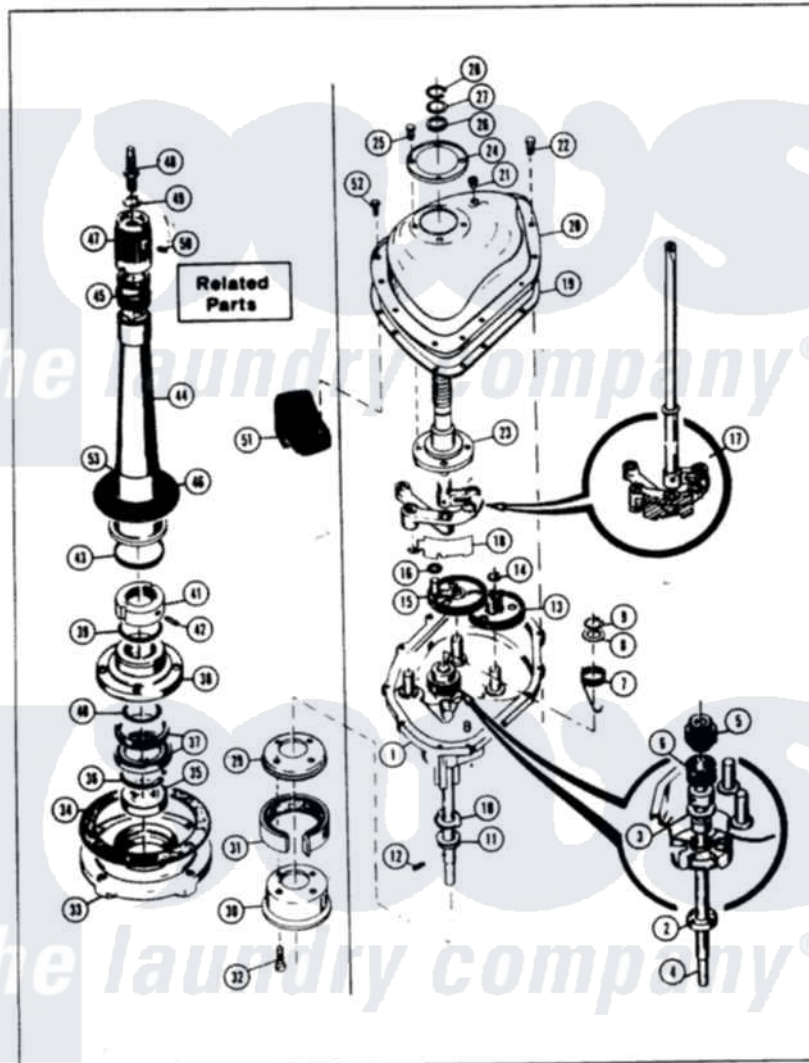

# Norge LWJ266W 04 - TRANSMISSION (ORIG. REV. A)

NORGE

LWJ26-6

TRANSMISSION & RELATED PARTS

Issued 4/88

Norge Residential Norge LWJ266W Washer Parts Parts Diagram 04 - TRANSMISSION (ORIG. REV. A)

[Click on the part number to view part](#)

Item	Original Part Number	Replaced By	Status	Part Description
1	33-9986		Not Available	TRANSM HOUSING
"	LA-1033		Not Available	TRANSMISSION REPAIR KIT
2	33-9208		Not Available	SEAL
3	25-7274		Not Available	WASHER, STEEL
"	33-9023N		Not Available	CLUTCH ASM
4	33-9022		Not Available	DRIVE SHAFT
5	33-6115		Not Available	DRIVE PINION
6	33-3195		Not Available	SPRING
7	33-6114	<a href="#">33-6463</a>		Spring
8	25-7415		Not Available	WASHER, FLAT
9	<a href="#">25-7847</a>			Ring, Retaining
10	33-9217		Not Available	THRUST WASHER
11	<a href="#">33-4944</a>			Bearing
12	25-6120		Not Available	PIN
13	<a href="#">35-0547</a>			Cluster Gear
14	25-7853	<a href="#">25-7933</a>		Ring, Retaining