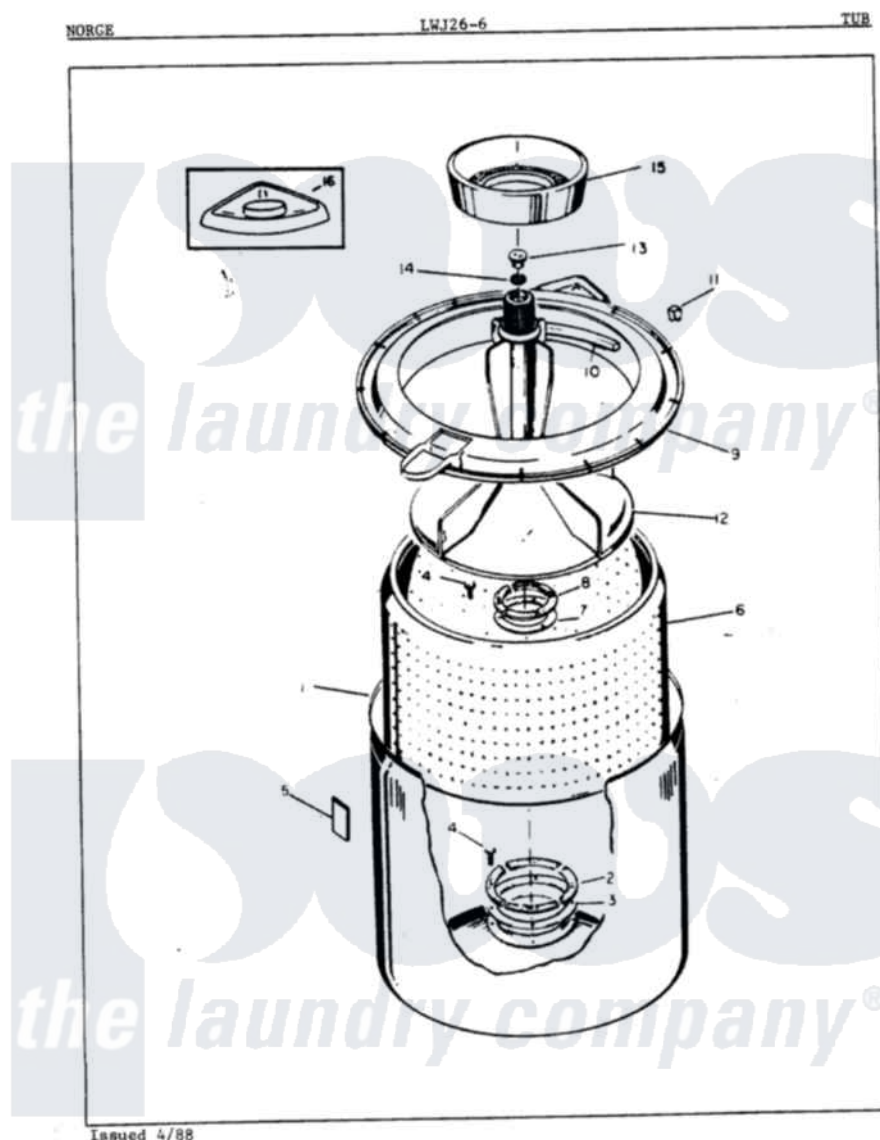

Norge LWJ266W 05 - TUB (ORIG. REV. A)

Norge Residential Norge LWJ266W Washer Parts Parts Diagram 05 - TUB (ORIG. REV. A)
 Click on the part number to view part

Item	Original Part Number	Replaced By	Status	Part Description
1	33-9392		Not Available	TUB ASSEMBLY
2	33-8800	33-8800K		Plate
3	33-6905			Gasket
4	25-7783	4356852		Screw
5	35-0538			Pad
6	35-0004		Not Available	BASKET ASM
7	33-8959			Gasket
8	33-8799		Not Available	REINF PLATE
9	35-0537	35-0993		Tub Top
10	33-3055			Gasket
11	25-7748			Clip
12	35-0049		Not Available	AGITATOR
13	33-6241			Cap
14	25-7330			Rubber Washer
15	33-9888		Not Available	LINT FILTER
16	33-9906	21001167		Dispenser, Bleach