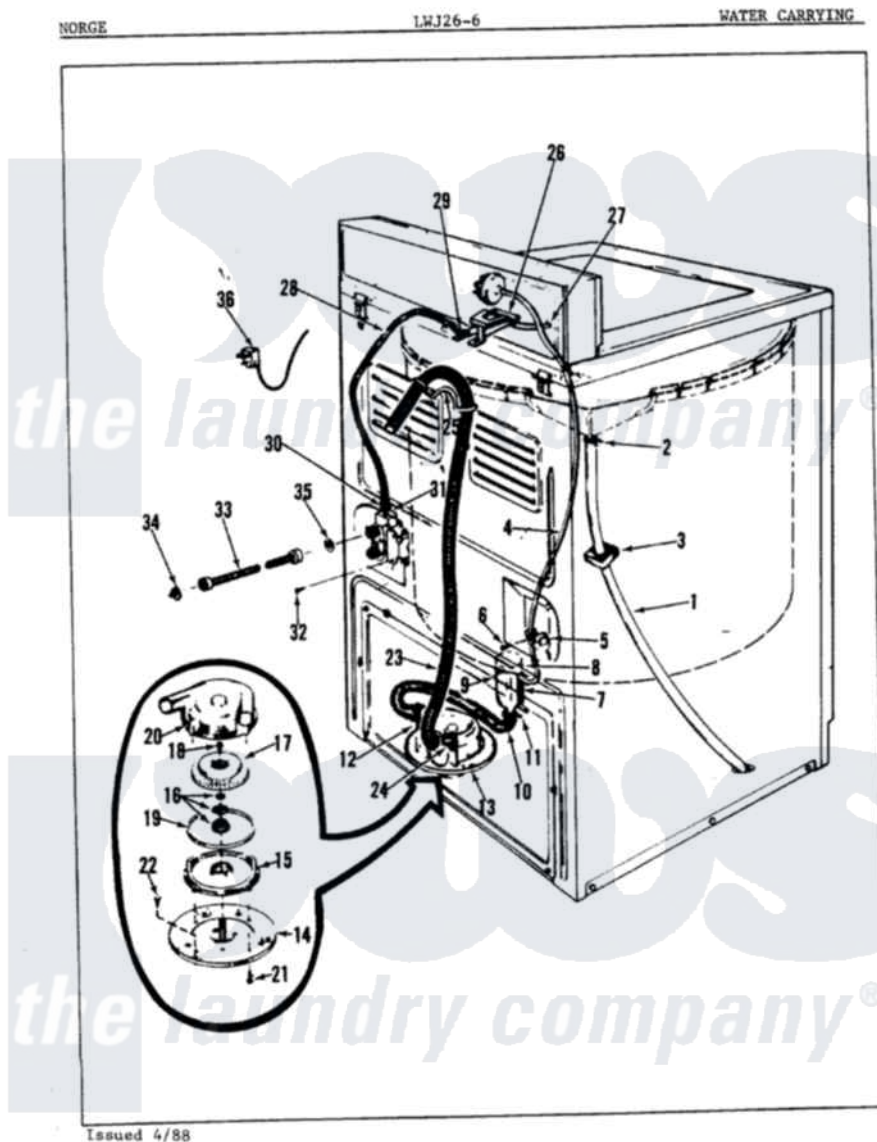

Norge LWJ266W 06 - WATER CARRYING (ORIG. REV. A)

Norge Residential Norge LWJ266W Washer Parts Parts Diagram 06 - WATER CARRYING (ORIG. REV. A)
 Click on the part number to view part

Item	Original Part Number	Replaced By	Status	Part Description
1	35-0059		Not Available	OVERFLOW HOSE
2	25-6057		Not Available	HOSE CLAMP
3	35-0706		Not Available	PAD, FOAM
4	25-7796	596669		Clamp, Manifold
"	35-0853		Not Available	PRES SW HOSE
5	33-6099			Clamp
6	W10124350		Not Available	NOT REQUIRED PART OR SEE NOTE SCREW-PURCHASE LOCALLY
7	33-7314			Sump Assembly
8	33-3633		Not Available	HOSE
9	25-7003			Clamp
10	33-6091			Hose
11	25-6066		Not Available	HOSE CLAMP
12	25-6055		Not Available	HOSE CLAMP
13	35-0008	35-6467		Pump Assem
"	35-1069	35-6467		Pump Assem

14	33-6035		Not Available	PLATE & PULLEY ASSY.
15	33-6029	35-6467		Pump Assem
16	35-0707			Seal, Seat And "O" Ring
17	35-0010			Impeller
18	25-7418	33001178		Back, Tumbler
19	33-6032			Gasket
20	35-0009			Pump Housing
21	25-7405	3196164		Screw
22	25-7419		Not Available	SCREW
23	33-9535	211704		Hose, Drain
"	25-7048			Washer
24	33-9536			Hose Adapter
25	33-9537	22003814		Retainer, Drain Hose
"	25-7881	285655		Clamp, Hose
26	25-7086	Y0308025		Washer, Stainless Steel
"	33-9830		Not Available	INLET FLUME
"	25-3092	90767		Screw, 8A X 3/8 HeX Washer Head Tapping
"	25-7583		Not Available	PLASTIC NUT
27	33-6038		Not Available	FLUME EXT
28	35-0541		Not Available	WATR INLET HOSE
29	25-7867	596669		Clamp, Manifold
30	25-7866	489503		Clamp
31	35-0086	39-1482		Mixing Valve
"	33-7058		Not Available	SUB 36-1456
32	25-7851			Speedclip, End Cap To Top
33	33-7891	89503		Hose-Inlet
"	35-0874	76313		Hosefill
34	33-7313	33-4264N		Strainer And Washer Kit
35	25-7048			Washer
36	35-0680		Not Available	CORD, POWER