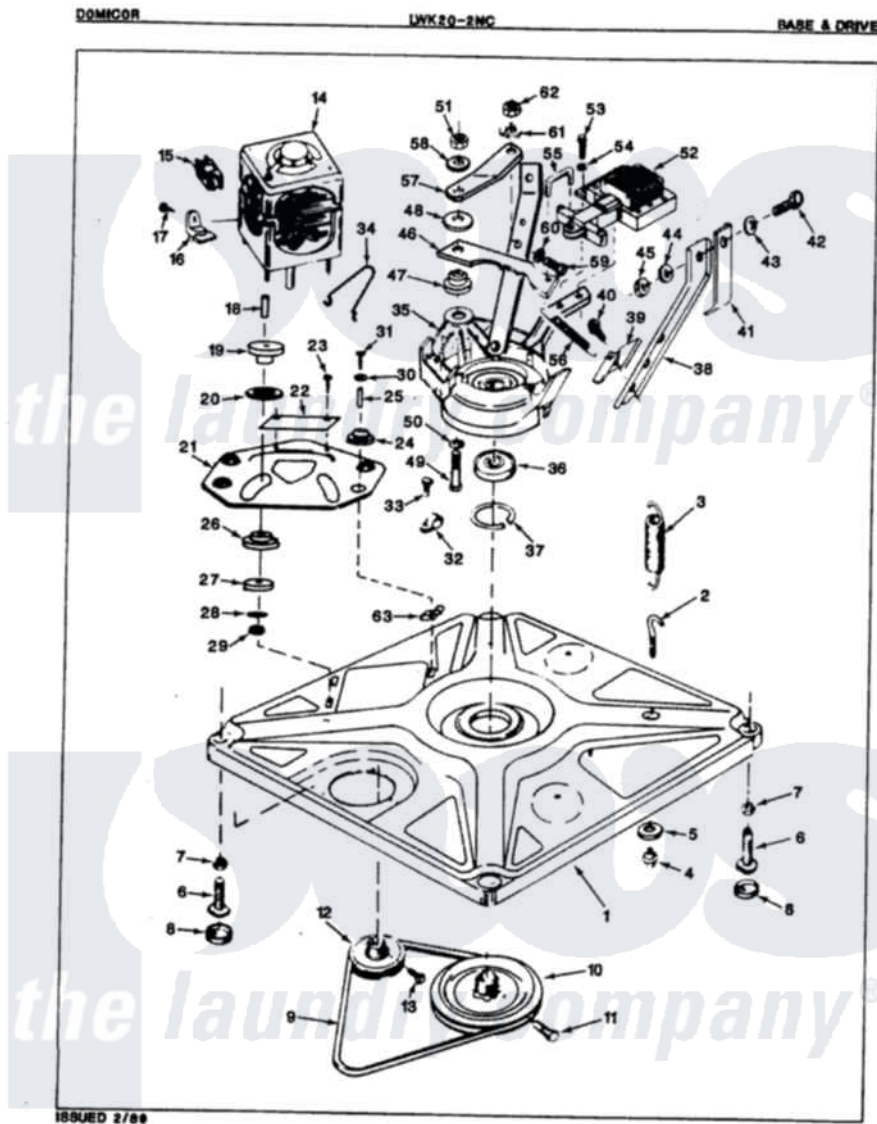

Norge LWK202NC 01 - BASE & DRIVE (ORIG. REV. A)

Norge Residential Norge LWK202NC Washer Parts Parts Diagram 01 - BASE & DRIVE (ORIG. REV. A)
 Click on the part number to view part

Item	Original Part Number	Replaced By	Status	Part Description
1	35-0058			Base Assembly
2	25-7365			Eye Bolt
3	33-9553		Not Available	SPRING
4	25-7362			Anchor Nut
5	25-7727		Not Available	FLAT WASHER
6	34-0061	35-0771		Leveling Leg
"	33-0679	35-0771		Leveling Leg
7	25-7032	25-7915		Hex Nut
8	34-0062	25001119		Foot And Pad Assembly
9	35-0465		Not Available	DRIVE BELT
10	33-9374		Not Available	DRIVE PULLEY
11	25-7361		Not Available	SET SCREW
12	33-9952		Not Available	MOTOR PULLEY
13	25-7117			Set Screw
14	LA-1010			Motor Kit
15	33-9968	LA-1010		Motor Kit