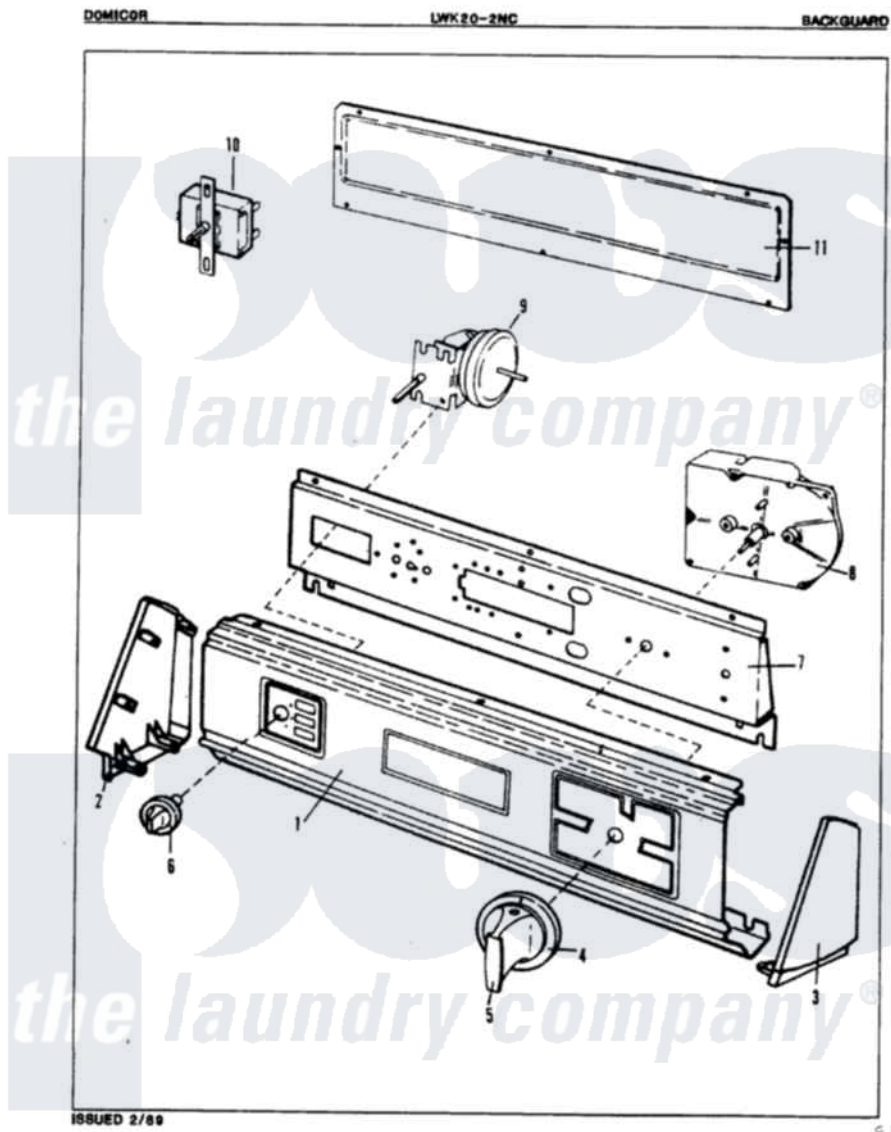

# Norge LWK202NC 02 - CONTROL PANEL (ORIG. REV. A)

Norge Residential Norge LWK202NC Washer Parts Parts Diagram 02 - CONTROL PANEL (ORIG. REV. A)  
 Click on the part number to view part

| Item | Original Part Number    | Replaced By              | Status        | Part Description                        |
|------|-------------------------|--------------------------|---------------|---|
| 1    | 35-0188                 |                          | Not Available | CONTROL PANEL                           |
| "    | <a href="#">25-7793</a> |                          |               | Screw                                   |
| 2    | 53-0279                 |                          | Not Available | TRIM, END CAP (RT)                      |
| "    | <a href="#">53-0265</a> |                          |               | LH Endcap                               |
| 3    | 53-0280                 |                          | Not Available | TRIM, END CAP (LT)                      |
| "    | <a href="#">53-0264</a> |                          |               | RH Endcap                               |
| "    | <a href="#">25-7702</a> |                          |               | Speedclip, End Cap To Control Panel     |
| "    | <a href="#">25-7760</a> |                          |               | Screw                                   |
| 4    | 35-0172                 | <a href="#">12500057</a> |               | Knob Ski                                |
| 5    | 35-0496                 | <a href="#">12500057</a> |               | Knob Ski                                |
| "    | <a href="#">25-6044</a> |                          |               | Set Screw                               |
| 6    | 35-0167                 | <a href="#">21001283</a> |               | Knob, Selector---Piq                    |
| 7    | 25-3092                 | <a href="#">90767</a>    |               | Screw, 8A X 3/8 HeX Washer Head Tapping |
| "    | 53-0365                 | <a href="#">53-1676</a>  |               | Shield, Control                         |
| 8    | 25-0088                 | <a href="#">489483</a>   |               | Screw 10-32 X 1/2                       |