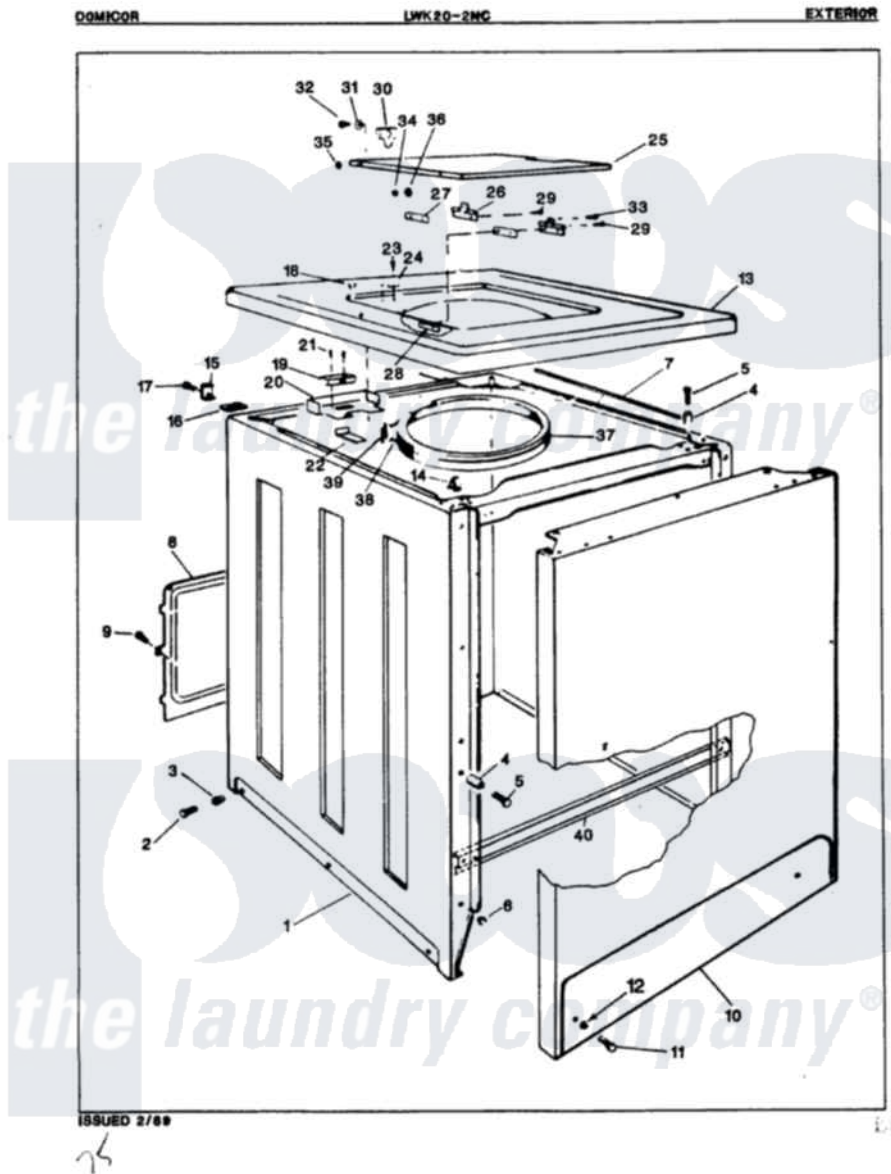

Norge LWK202NC 03 - EXTERIOR (ORIG. REV. A)

Norge Residential Norge LWK202NC Washer Parts Parts Diagram 03 - EXTERIOR (ORIG. REV. A)
 Click on the part number to view part

Item	Original Part Number	Replaced By	Status	Part Description
1	35-0061		Not Available	CABINET BODY
2	25-7001	308685		Side Trim)
3	25-7458	308685		Side Trim)
"	25-7071		Not Available	LOCKWASHER
"	33-2088		Not Available	SLEEVE
4	34-9701			Guide, Cabinet
5	25-6109			Screw
6	33-2653			Bumper, Cabinet
7	33-9948		Not Available	CUSHION STRIP
8	33-8687		Not Available	REAR SHIELD
9	25-2000		Not Available	SCREW
10	35-0056		Not Available	FRONT PANEL
11	25-7001	308685		Side Trim)
12	25-7071		Not Available	LOCKWASHER
13	35-0063		Not Available	CABINET TOP
"	35-0063-24		Not Available	CABINET TOP

14	25-7285		Clip
15	33-7450	35-2846	Hinge, Cabinet Top
16	33-0930		Pad, Top Hinge
17	25-7732	681414	Screw, 10AB X 1/2
18	33-2653		Bumper, Cabinet
19	33-9064	12001187	Kit, Lid Switch Assembly
20	33-8289	12001187	Kit, Lid Switch Assembly
21	25-7437	40040701	Screw, Tapping No.6b-20
22	33-8828	12001187	Kit, Lid Switch Assembly
23	25-7463	7101P012-60	Screw
24	25-7436		Nylite Washer
25	35-0611	Not Available	CLOTHES DOOR
26	33-6956		Hinge
27	33-6957		Hinge Pad
28	33-8058	Not Available	SPEEDNUT
29	25-7455	99002757	Screw
30	43-0057		Actuator, Door Switch
31	25-7436		Nylite Washer
32	25-7438		Screw
33	25-7455	99002757	Screw
34	25-7086	Y0308025	Washer, Stainless Steel
35	25-7436		Nylite Washer
36	25-8057	Not Available	PLASTIC NUT
"	35-0581		Bumper, Door
37	35-0697	Not Available	SPLASHGUARD
39	33-0767		Spring
40	25-7883		Screw
"	35-0663	Not Available	CABT BRACE